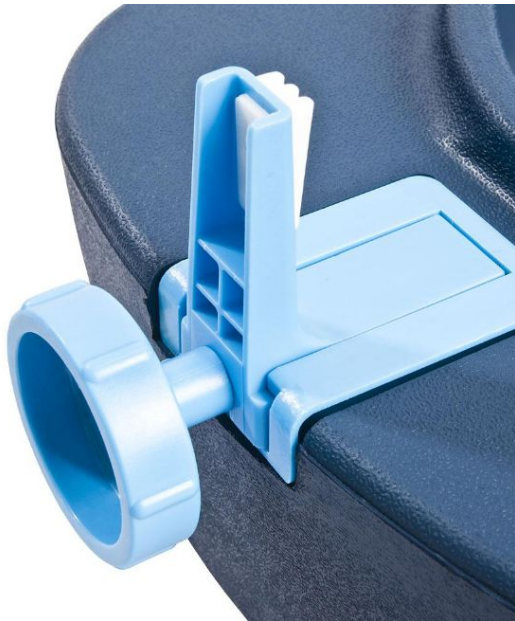

## Soft Toilet Seat Riser

Height	10 cm
Width	41.5
Depth	38.5
Capacity	130 kg