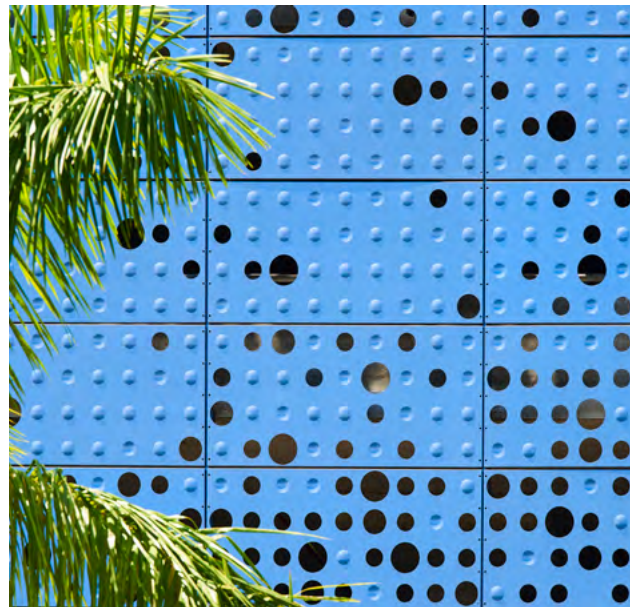

BOULEVARD DEL ESTE

Parking de Oficinas
Aluminio Lacado

Mallol & Mallol

Panamá _ Panamá