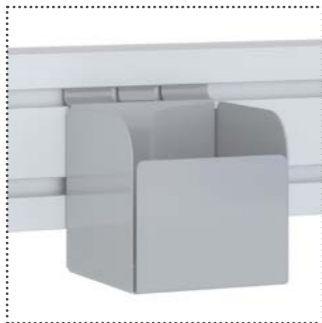

Lapicero metálico / Portallapis metàl·lic / Boite métallique / Metal pencil cup / Bleistifthalter aus Metall