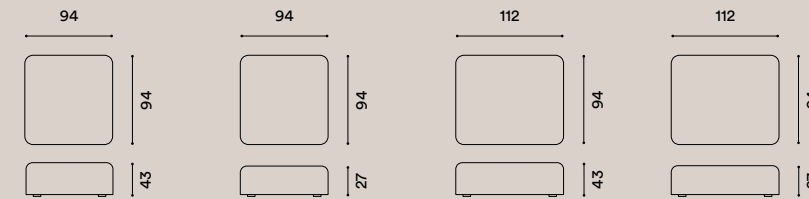

Pouf e cuscini arredo / Pouf and accessorising cushions

Non lasciare nulla al caso. I nostri pouf e cuscini sono altamente personalizzabili per tipologie di rivestimenti e colori. Abbinali come ti piace e crea il tuo stile.

Don't leave anything to chance. Our poufs and cushions are highly customisable with a wide range of covers and colours. Make your own combination and create your personal style.

Tessuti disponibili Available textiles	Pouf Joe quadrato Joe range square pouf	Pouf Joe rettangolare 120 Joe range rectangular pouf 120
cat. 1	JP0018TX221	JP0019ZX340
cat. 2	JP0018TX225	JP0019ZX352
cat. 3	JP0018TX233	JP0019ZX374
cat. 4	JP0018TX271	JP0019ZX475
cat. 5	JP0018TX291	JP0019ZX498
cat. 6	JP0018TX318	JP0019ZX550
cat. 7	JP0018TX383	JP0019ZX680

Tessuti disponibili Available textiles	Pouf quadrato 43 Square pouf 43	Pouf quadrato 27 Square pouf 27	Pouf rettangolare 43 Rectangular pouf 43	Pouf rettangolare 27 Rectangular pouf 27
cat. 1	S046GX364	S032EX372	S510GX403	S033MX411
cat. 2	S046GX374	S032EX381	S510GX410	S033MX419
cat. 3	S046GX404	S032EX412	S510GX443	S033MX452
cat. 4	S046GX449	S032EX458	S510GX492	S033MX503