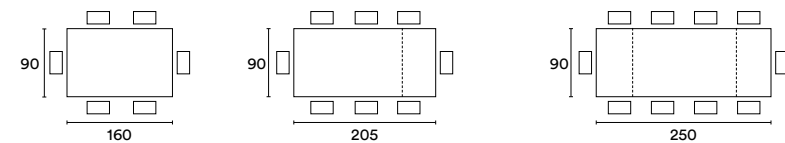

DIMENSIONI E CODICE ARTICOLO / DIMENSION AND ARTICLE CODE

Altezza tavolo / Table height h 79

Top in nobilitato
Top in melamine

JB25BIX1217