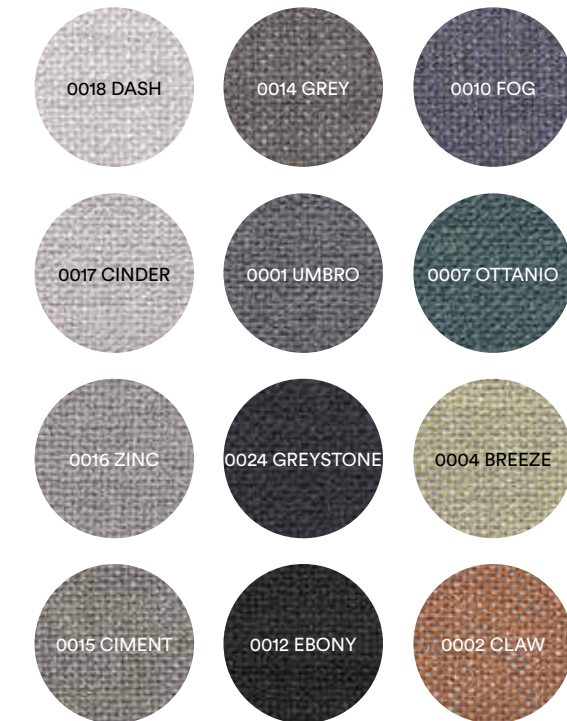

Barbat

CAT 4

RV12BB
tessuto / fabric

SPECIFICHE MATERIALE:
Composizione: 41%PC 38%PL 21%CO
Peso: 540 gr/mq
Martindale > 25.000

MATERIAL SPECIFICATIONS:
Composition: 41%PC 38%PL 21%CO
Weight: 540 gr/mq
Martindale > 25,000

INDICAZIONI PER IL LAVAGGIO
WASHING INSTRUCTIONS