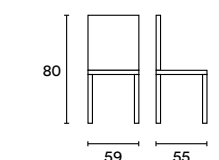

DIMENSIONI / DIMENSION