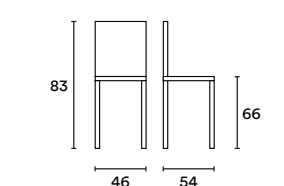

DIMENSIONI / DIMENSION

Sedia / Chair

Sgabello / Stool