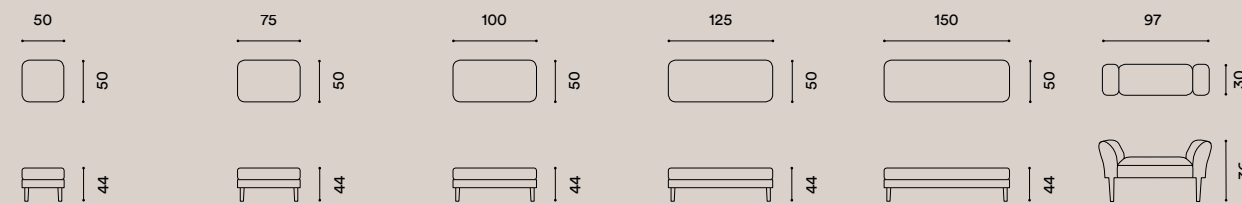

Tessuti disponibili Available textiles	Pouf S 1 Bloom * Pouf S 1 Bloom *	Pouf S 2 Bloom * Pouf S 2 Bloom *	Pouf S 3 Bloom * Pouf S 3 Bloom *	Pouf S 4 Bloom * Pouf S 4 Bloom *	Pouf S 5 Bloom * Pouf S 5 Bloom *	Pouf Gollum Gollum pouf
cat. 1	SD6AUX446	SD6BYX511	SD6CCX578	SD6DGX636	SD6EMX698	JA20ELAX398
cat. 2	SD6AUX461	SD6BYX532	SD6CCX603	SD6DGX665	SD6EMX733	JA20ELAX425
cat. 3	SD6AUX482	SD6BYX559	SD6CCX635	SD6DGX700	SD6EMX776	JA20ELAX449
cat. 4	SD6AUX518	SD6BYX610	SD6CCX702	SD6DGX789	SD6EMX878	JA20ELAX466
cat. 5	SD6AUX530	SD6BYX622	SD6CCX714	SD6DGX797	SD6EMX887	-
cat. 6	SD6AUX597	SD6BYX705	SD6CCX812	SD6DGX910	SD6EMX1015	-
cat. 7	SD6AUX662	SD6BYX781	SD6CCX900	SD6DGX1008	SD6EMX1125	-