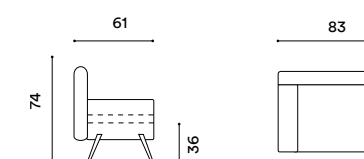

CODICE ARTICOLO / ARTICLE CODE

cat. 1 JA21EMAX454

cat. 2 JA21EMAX486

cat. 3 JA21EMAX513

cat. 4 JA21EMAX531

RIVESTIMENTI DISPONIBILI / AVAILABLE COVERING

Disponibile in tutti i rivestimenti delle categorie 1, 2, 3 e 4 / Available in all the coverings of categories 1, 2, 3 and 4

Fisso in tessuto, microfibra, econabuk e similpelle. / Fixed in fabric, microfiber, econabuk and faux leather.

PIEDI / FEET

Gambe in metallo verniciato / Legs in painted metal
PD10 Grigio nero opaco (Ral 7021)

DIMENSIONI / DIMENSION