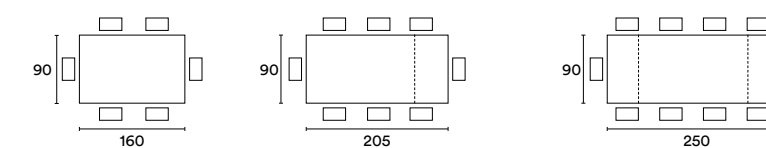

DIMENSIONI E CODICE ARTICOLO / DIMENSION AND ARTICLE CODE

Altezza tavolo / Table height h 79

Top in nobilitato
Top in melamine

JB28BIX1172