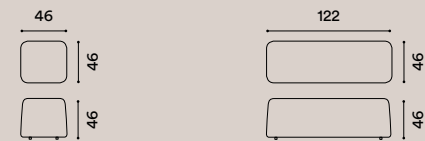

Don't leave anything to chance. Our poufs and cushions are highly customisable with a wide range of covers and colours. Make your own combination and create your personal style.

| Tessuti disponibili Available textiles | Pouf Joe quadrato Joe range square pouf | Pouf Joe rettangolare 120 Joe range rectangular pouf 120 |
|---|--|---|
| cat. 1 | JP0018TX221 | JP0019ZX340 |
| cat. 2 | JP0018TX225 | JP0019ZX352 |
| cat. 3 | JP0018TX233 | JP0019ZX374 |
| cat. 4 | JP0018TX271 | JP0019ZX475 |
| cat. 5 | JP0018TX291 | JP0019ZX498 |
| cat. 6 | JP0018TX318 | JP0019ZX550 |
| cat. 7 | JP0018TX383 | JP0019ZX680 |