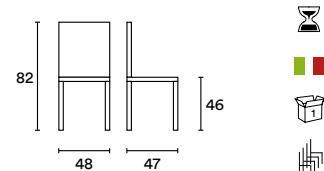

DIMENSIONI / DIMENSION

Bianco Ottico
JA1103MX122

Tavolo Kris con piano in Stone grey e struttura in Grigio nero opaco; sedia Aries Bianco Ottico. / Kris table with Stone grey top and structure in matt Grigio nero; Aries chair in Bianco Ottico.