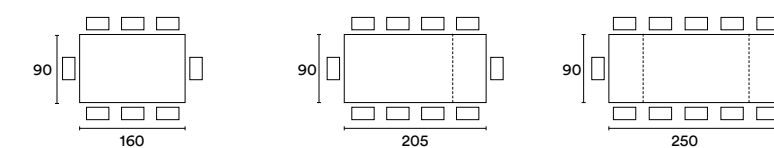

DIMENSIONI E CODICE ARTICOLO / DIMENSION AND ARTICLE CODE

Altezza tavolo / Table height h 75

Top in nobilitato
Top in melamine

JB23BIX1094