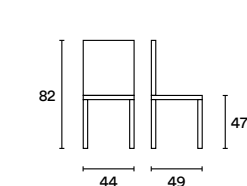

DIMENSIONI / DIMENSION

Sedia / Chair

Sgabello / Stool