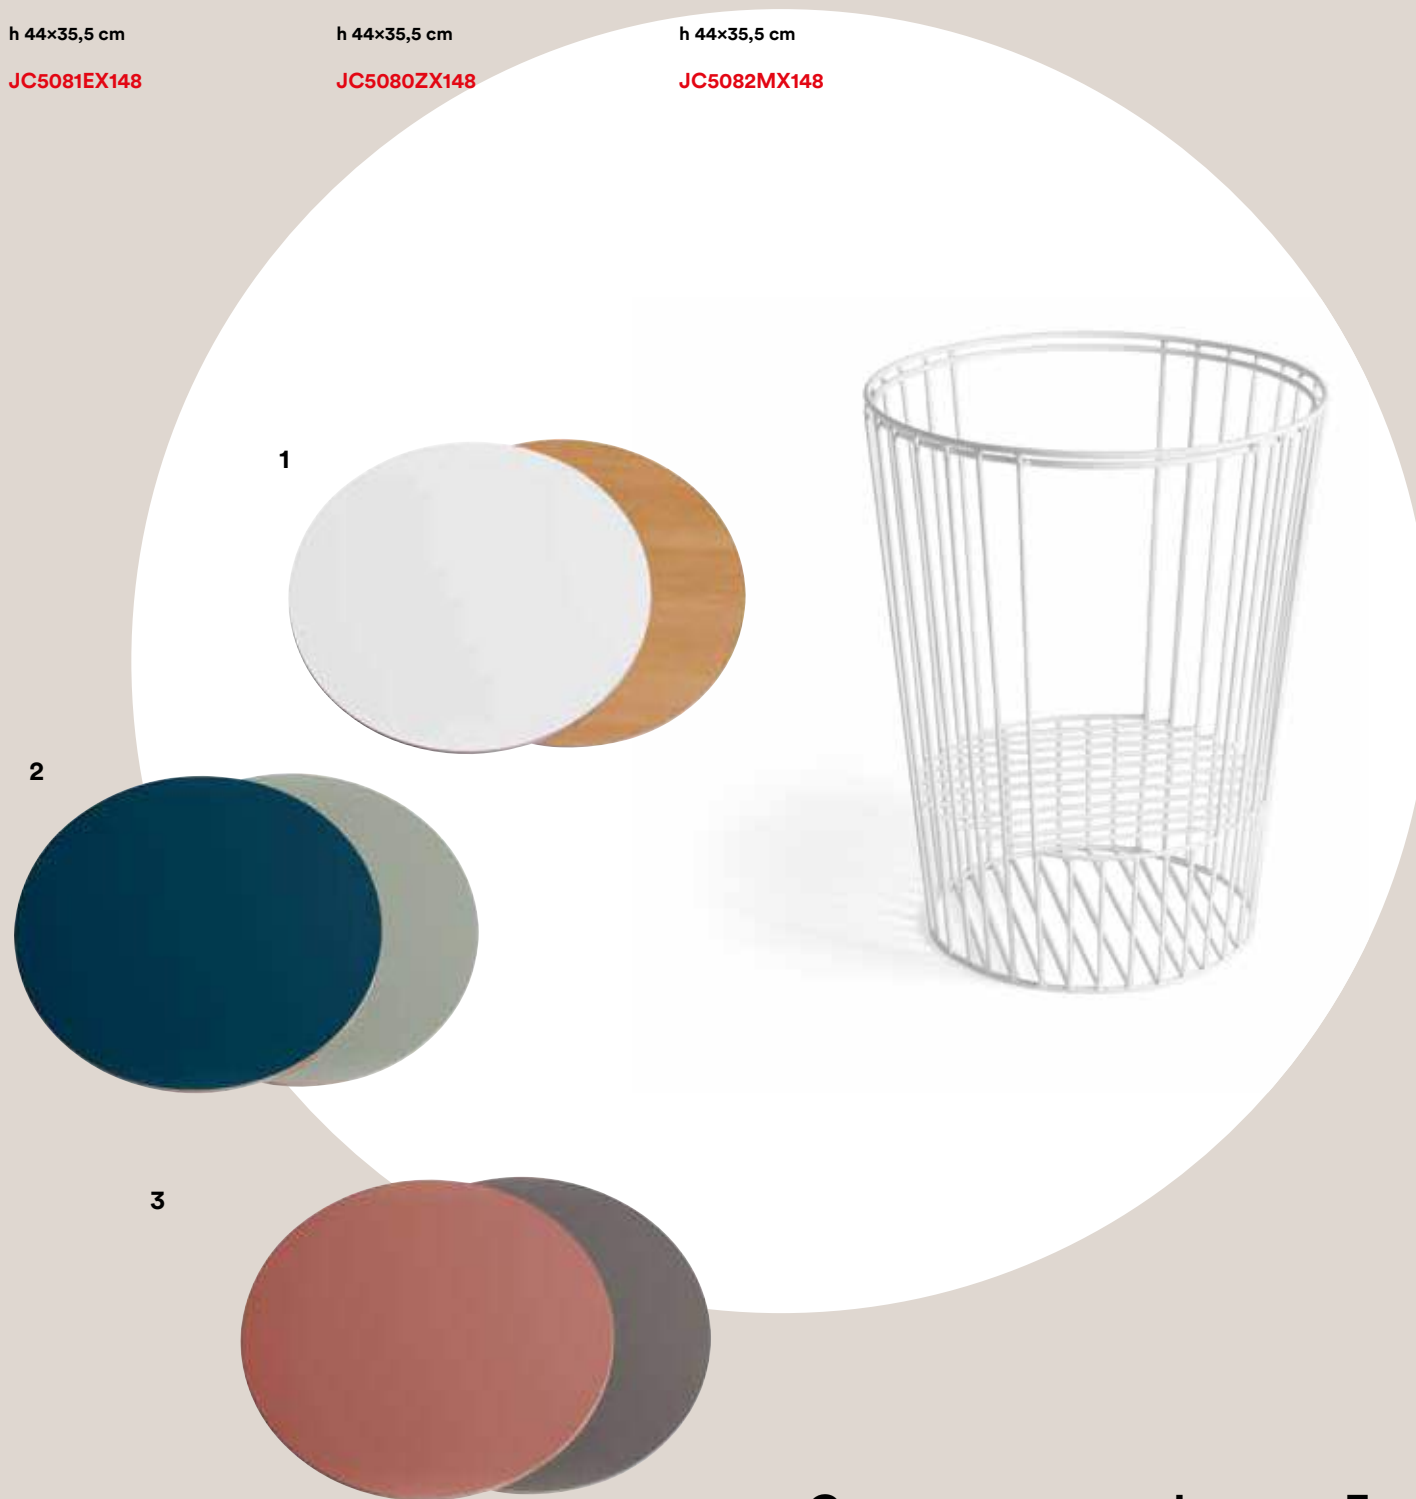

Rock

1
Tavolino con funzione portariviste. Struttura in ferro verniciato bianco e vassoio reversibile in legno verniciato bianco e legno / Occasional table with magazine holder function. White painted iron frame and reversible tray in white and wood painted wood

h 44x35,5 cm

JC5081EX148

2
Tavolino con funzione portariviste. Struttura in ferro verniciato bianco e vassoio reversibile in legno verniciato kaki e marine / Occasional table with magazine holder function. White painted iron frame and reversible tray in kaki and marine painted wood

h 44x35,5 cm

JC5080ZX148

3
Tavolino con funzione portariviste. Struttura in ferro verniciato bianco e vassoio reversibile in legno verniciato rosa e grigio / Occasional table with magazine holder function. White painted iron frame and reversible tray in pink and grey painted wood

h 44x35,5 cm

JC5082MX148

Convex

4 Small
Specchio colore Argento / Silver con fissaggio a parete / Wall-mounted mirror in Argento / Silver colour

ø 20 cm

JC5089GX31

5 Large
Specchio colore Argento / Silver con fissaggio a parete / Wall-mounted mirror in Argento / Silver colour

ø 25 cm

JC5090DX46

Jeppy Fusion

6
Appendiabiti in metallo verniciato bianco con rifiniture legno / Hat stand in white painted metal with wood finishes

h 177x28 cm

JC5091LX120

7
Servomuto in metallo verniciato bianco con rifiniture legno / Dumb waiter in white painted metal with wood finishes

h 112x46,5x28,5 cm

JC5092SX102