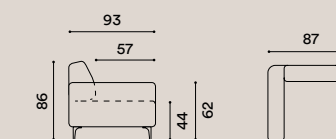

DIMENSIONI / DIMENSION

RIVESTIMENTI DISPONIBILI / AVAILABLE COVERING

Disponibile in tutti i rivestimenti delle categorie 1, 2, 3 e 4 / Available in all the coverings of categories 1, 2, 3 and 4

Fisso in tessuto, microfibra, econabuk e similpelle. / Fixed in fabric, microfiber, econabuk and faux leather.

Cuscino seduta sfoderabile in tessuto, microfibra, econabuk, similpelle. / Removable seat cushion in fabric, microfiber, econabuk and faux leather.

Poltrona Pacific con rivestimento in microfibra Zante Sand. / Pacific armchair covered in Zante Sand microfiber.