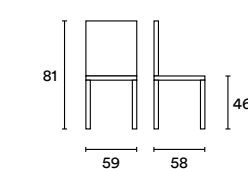

DIMENSIONI / DIMENSION