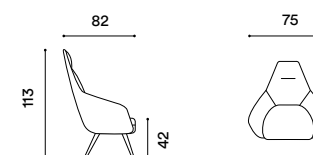

CODICE ARTICOLO / ARTICLE CODE

cat 1 JA46ELAX813

cat 2 JA46ELAX870

cat 3 JA46ELAX919

cat 4 JA46ELAX951

RIVESTIMENTI DISPONIBILI / AVAILABLE COVERING

Disponibile in tutti i rivestimenti delle categorie 1, 2, 3 e 4 / Available in all the coverings of categories 1, 2, 3 and 4

Fisso in tessuto, microfibra, econabuk e similpelle. / Fixed in fabric, microfiber, econabuk and faux leather.

PIEDI / FEET

In legno di faggio verniciato
Painted beech wood

GZ8T Grigio titanio
GL4R Grigio Dorian

I piedi possono presentare lievi differenze di colore dovute alla naturalità del legno / The feet may present slight colour differences due to the natural character of wood

DIMENSIONI / DIMENSION