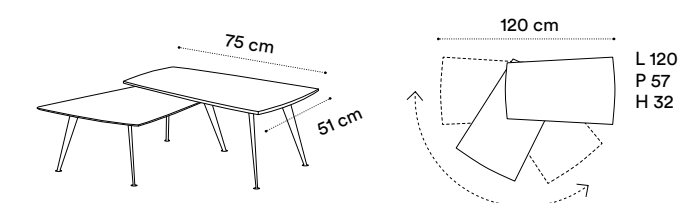

DIMENSIONI / DIMENSION