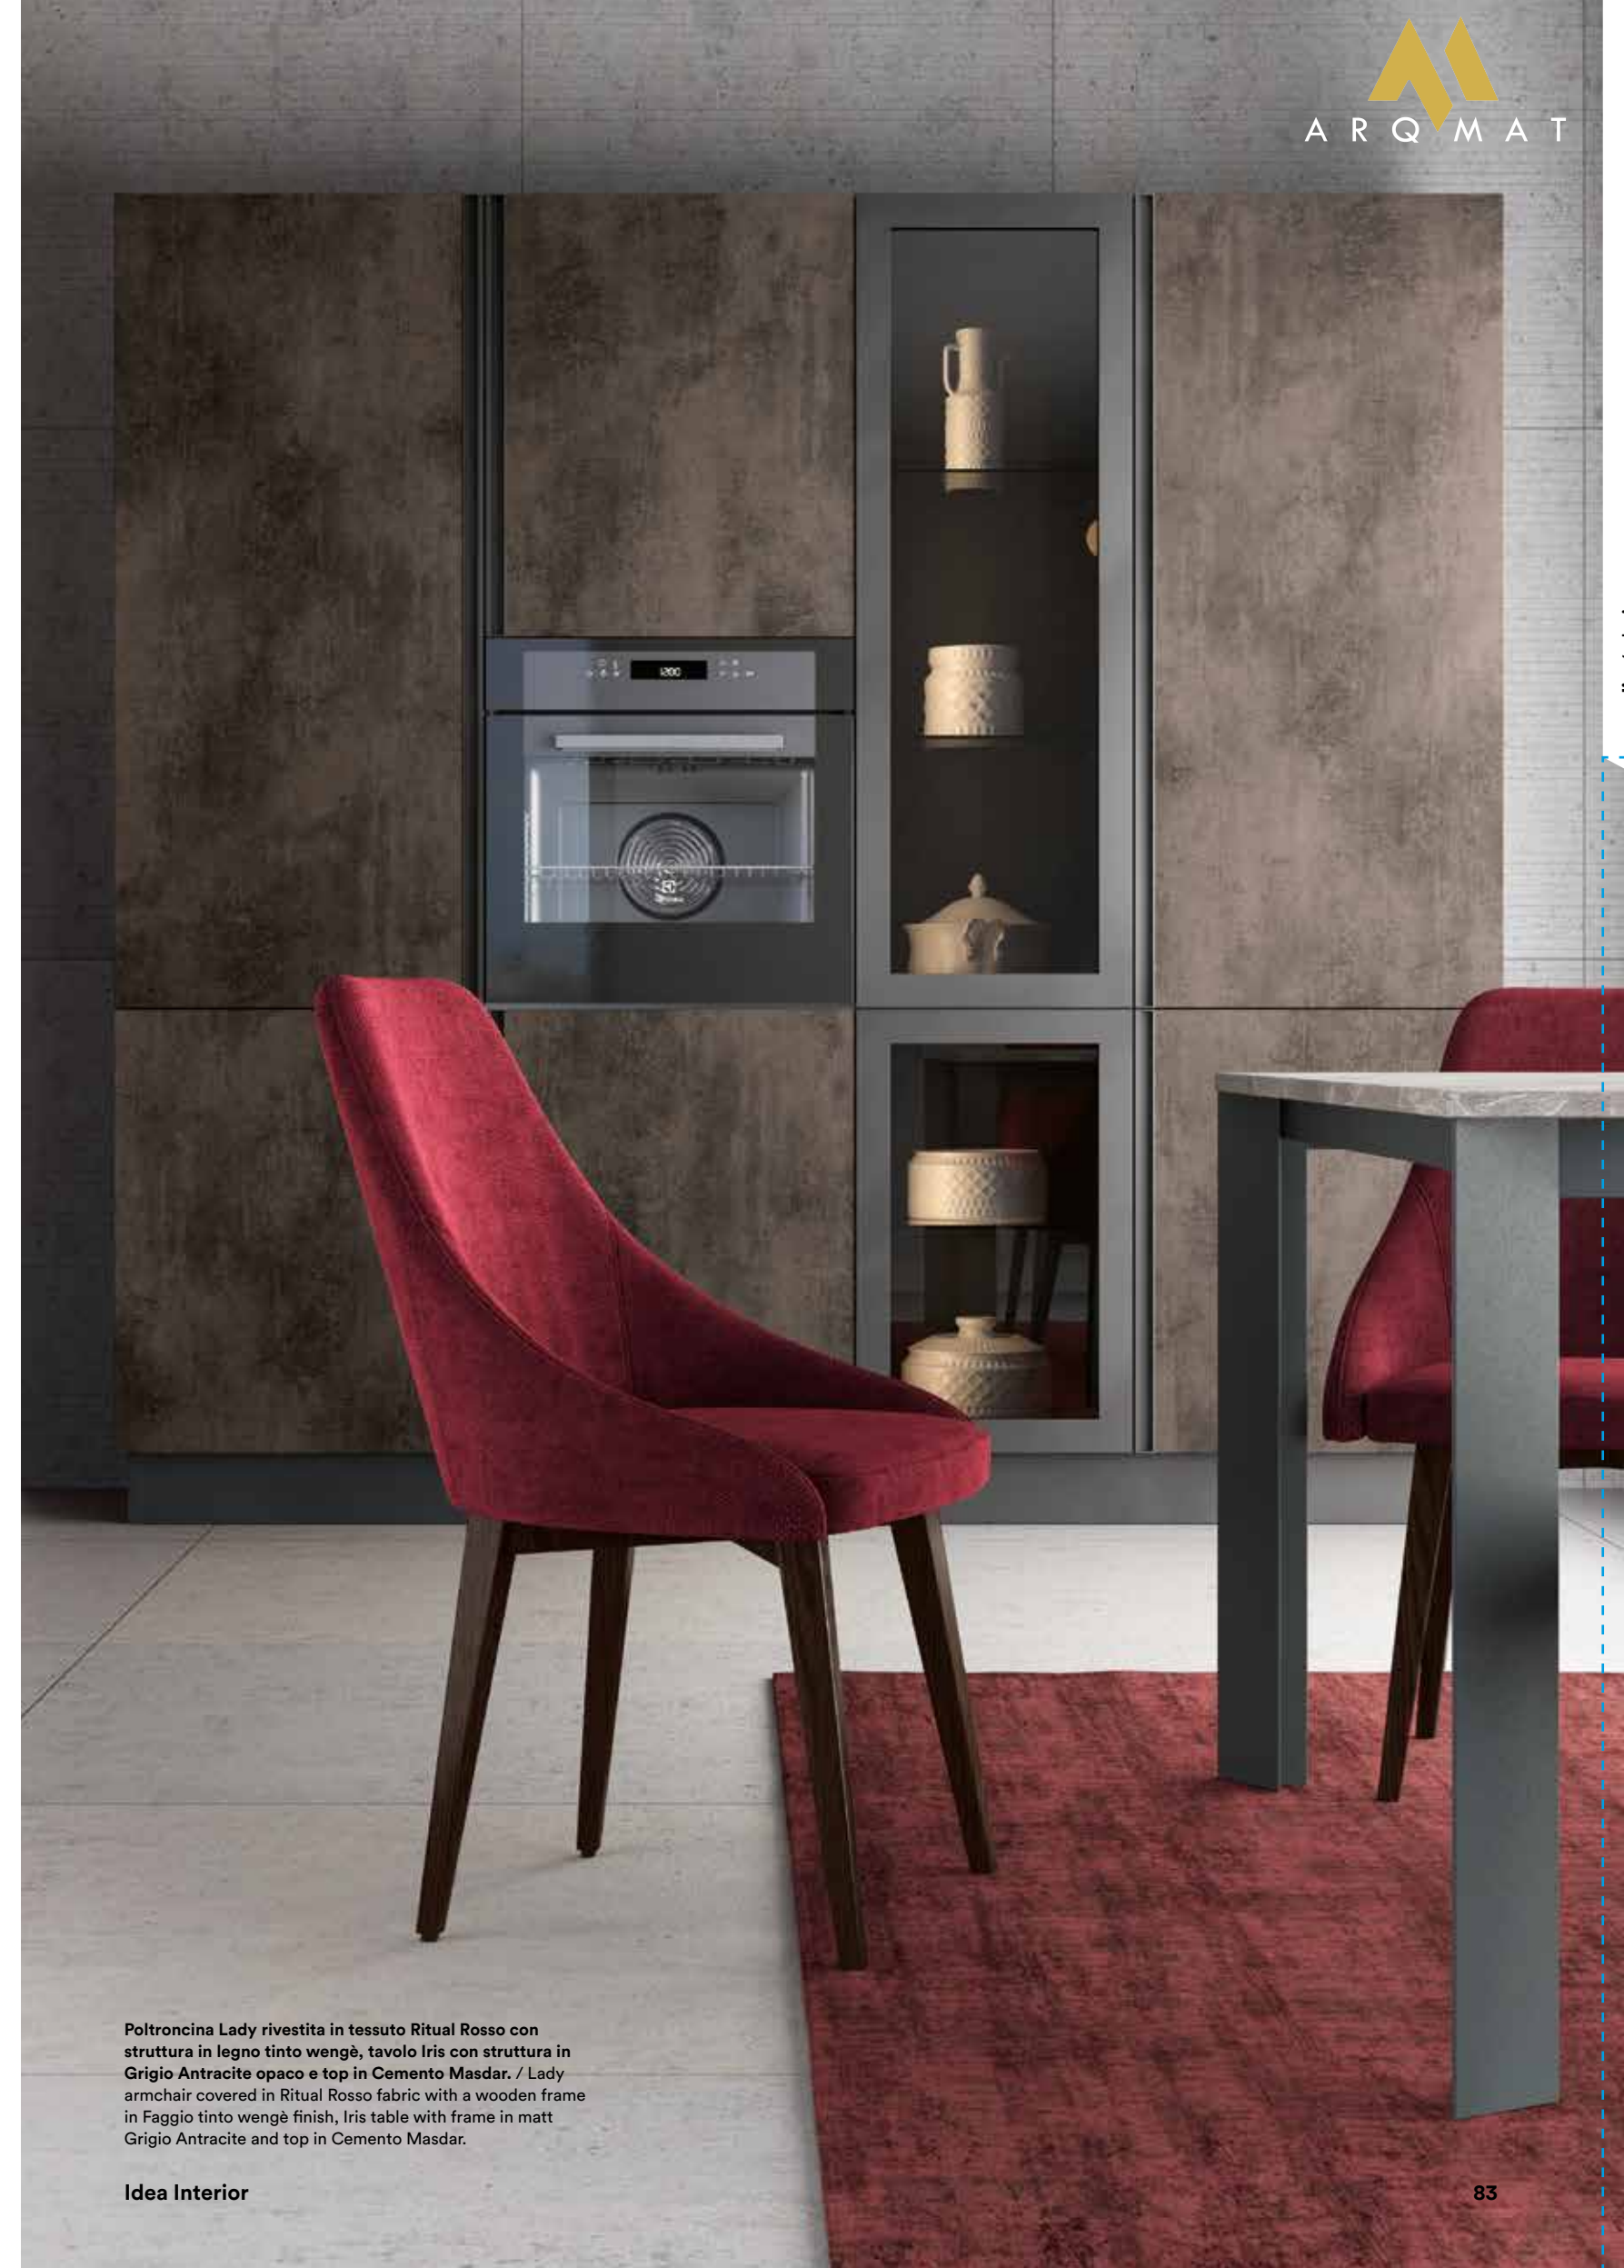

Poltroncina Lady rivestita in tessuto Ritual Rosso con struttura in legno tinto wengè, tavolo Iris con struttura in Grigio Antracite opaco e top in Cemento Masdar. / Lady armchair covered in Ritual Rosso fabric with a wooden frame in Faggio tinto wengè finish, Iris table with frame in matt Grigio Antracite and top in Cemento Masdar.