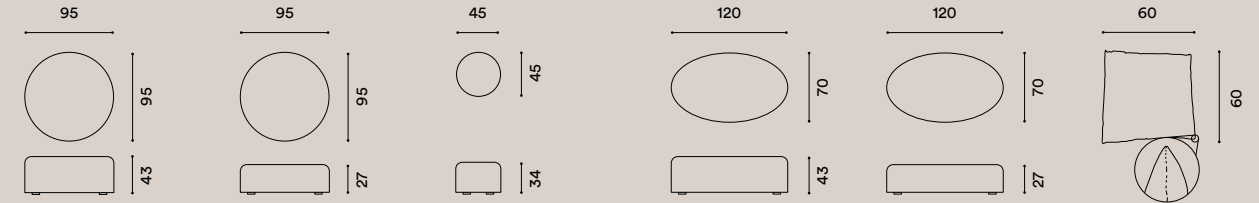

Tessuti disponibili Available textiles	Pouf rotondo 43 Round pouf 43	Pouf rotondo 27 Round pouf 27	Pouf rotondo 34 Round pouf 34	Pouf ellittico 43 Elliptical pouf 43	Pouf ellittico 27 Elliptical pouf 27	Cuscino classico 60 Classic Pillow 60
cat. 1	S041LX374	S034TX337	S040FX194	S042QX384	S045BX346	S091BX45
cat. 2	S041LX404	S034TX364	S040FX213	S042QX417	S045BX375	S091BX54
cat. 3	S041LX430	S034TX385	S040FX230	S042QX441	S045BX398	S091BX63
cat. 4	S041LX519	S034TX521	S040FX272	S042QX536	S045BX483	S091BX80
cat. 5	S041LX555	S034TX500	S040FX280	S042QX572	S045BX514	S091BX82
cat. 6	S041LX621	S034TX559	S040FX311	S042QX640	S045BX576	S091BX95
cat. 7	S041LX714	S034TX643	S040FX357	S042QX735	S045BX662	S091BX109