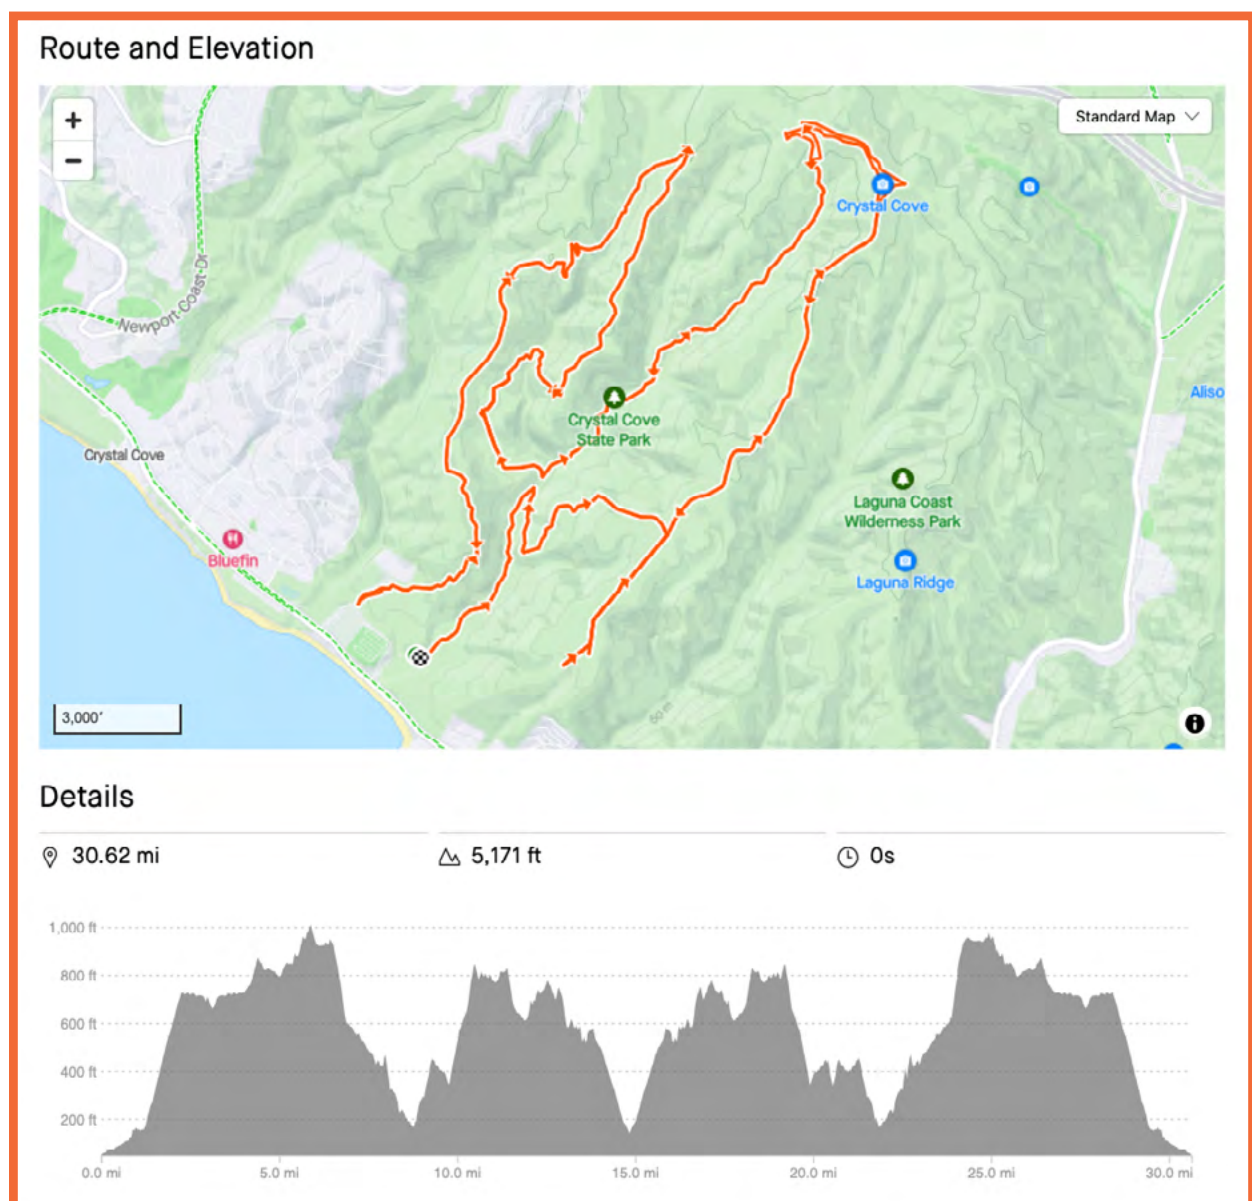

JOHN WAYNE GRIT SERIES

NEWPORT COAST 50K COURSE MAP TRAIL RATING: INTERMEDIATE

This stunning course features hill climbs and ocean views from dirt roads and single-track trails and provides three full aid stations and two water stations to keep you fueled every step of the way.

See it on the [Strava app](#) here!

If you have more specific questions regarding the race course, please reach out to us at molly@johnwayne.org. Thank you!

JWGS NEWPORT COAST 50K COURSE MAP