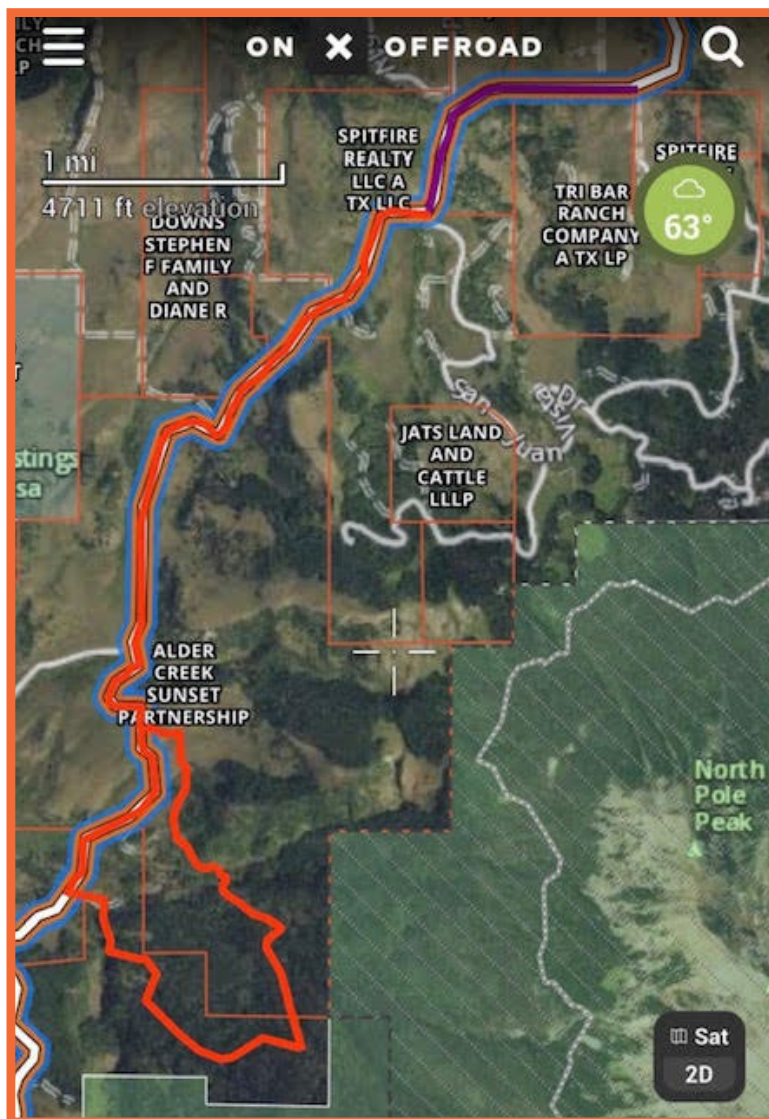

JOHN WAYNE GRIT SERIES

TRUE GRIT RIDGWAY HALF MARATHON COURSE MAP TRAIL RATING: INTERMEDIATE

The Half Marathon course is known for aspens that change color in the fall, pine trees, wildflowers, wildlife and picturesque San Juan Mountains. You will run by the barns from the iconic movie True Grit. There will be 3 water stations to keep you fueled every step of the way.

If you have more specific questions regarding the race course, please reach out to us at molly@johnwayne.org. Thank you!

JWGS RIDGWAY COURSE MAP