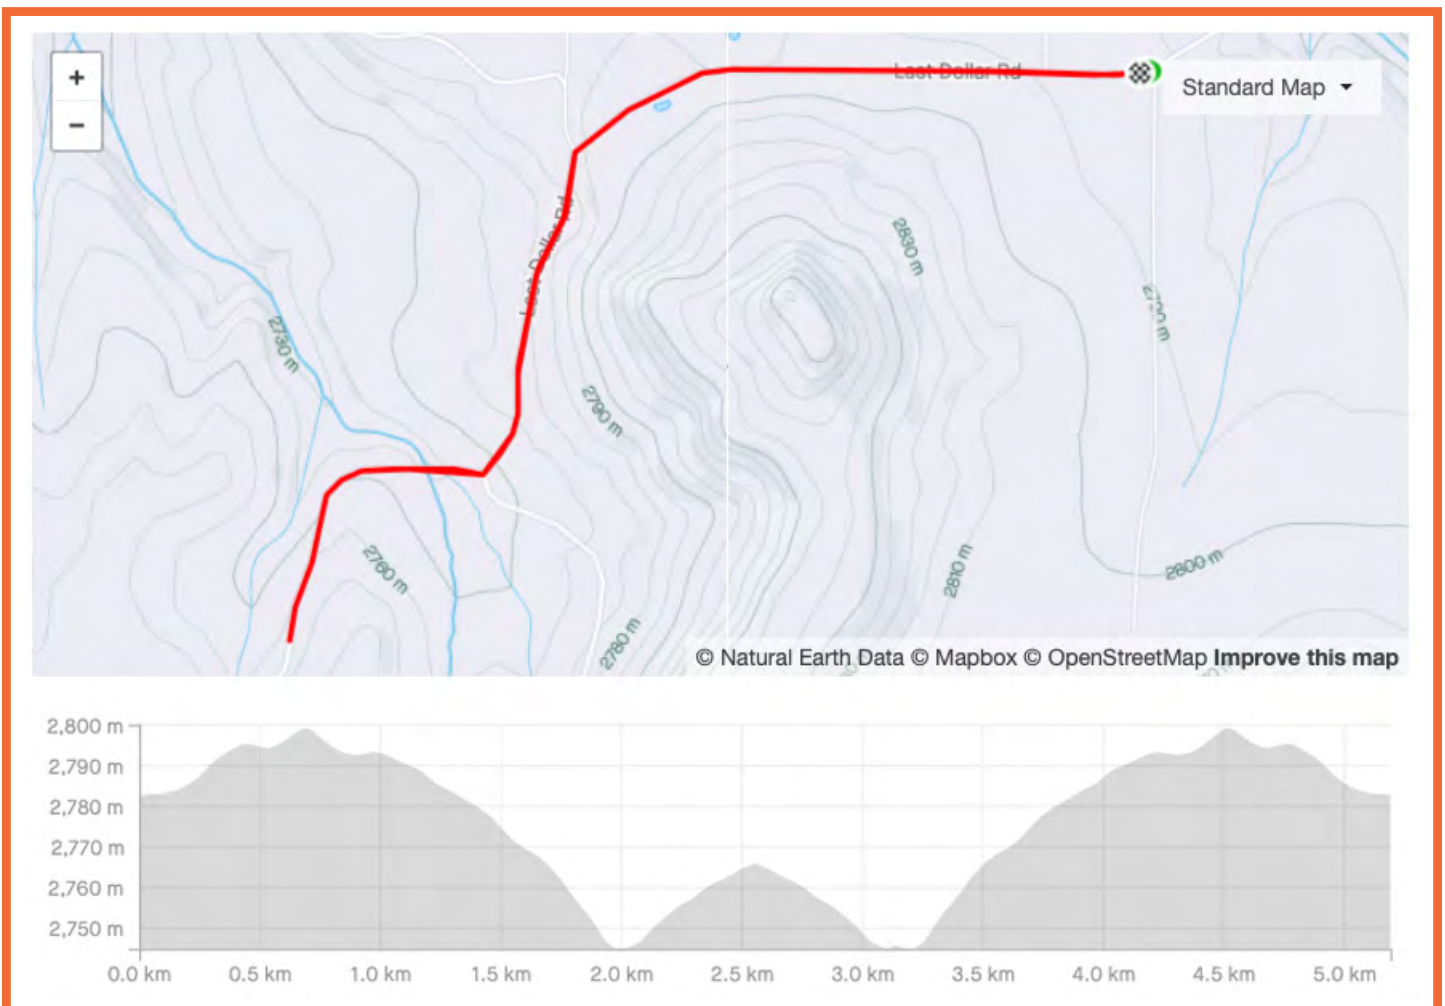

# JOHN WAYNE GRIT SERIES

## TRUE GRIT RIDGWAY 5K COURSE MAP TRAIL RATING: BEGINNER/INTERMEDIATE

The 5K course is a shorter version of the half marathon with the same amazing views. You will run by the barns from the iconic movie True Grit. The course is at the base of the San Juan Mountains. The course has a full aid and water station for your refreshment that will power you to the finish line.

# JWGS RIDGWAY COURSE MAP