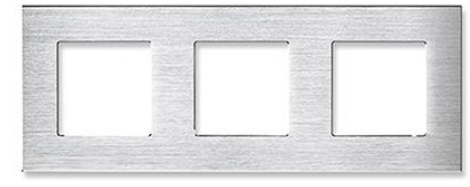

BLACK
 GOLDEN
 WHITE
 GRAY

47 MM SIZE SERIES

BLACK
 GOLDEN
 WHITE
 GRAY

FRAME

BA228W3W