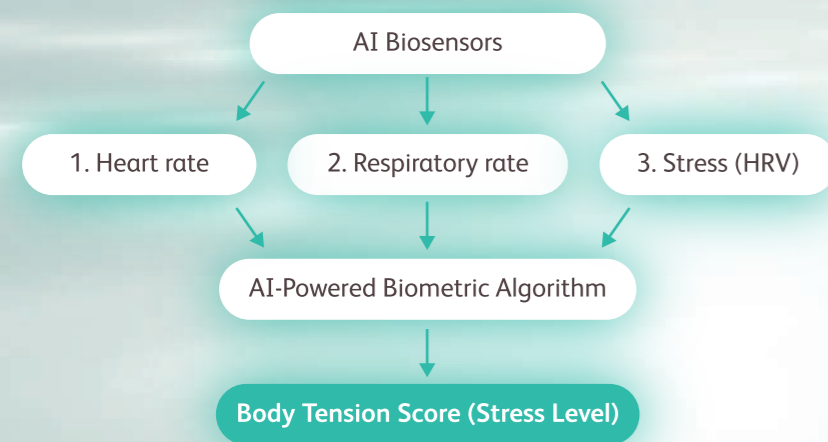

OSIM uLove 3's biosensors use the latest electrocardiogram technology (ECG) to accurately measure your stress level through Body Tension Scores. These scores are easy-to-understand insights that are calculated using a patent pending AI-Powered Algorithm that analyzes the stress signals of your body.

## Body Tension Score for measuring and monitoring stress

uLove 3 measures your heart rate, respiratory rate and heart rate variability (HRV) in just under a minute. It then determines your Body Tension Score using an AI-powered biometric algorithm. The algorithm which will be enhanced by machine learning to improve the accuracy of measuring your Body Tension Score over time.

### AI Stress Analysis