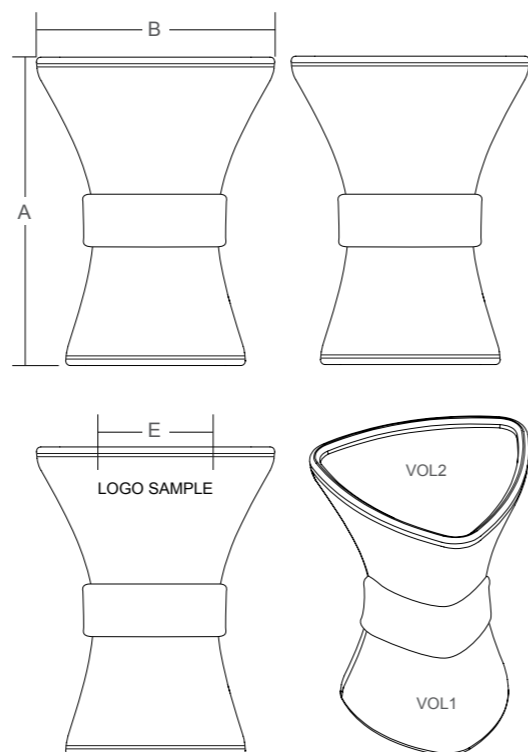

ProMegJig™

metal, easy, grip
REGULAR

PRODUCT SPECIFICATION

46/PROMEGJIG-R
46/PROMEGJIG-RG
46/PROMEGJIG-RC
46/PROMEGJIG-RPB

Chrome
Gold
Copper
P/Black

Features & Benefits

- ▲ World's first Flat Pour™ jigger
- ▲ Available in World, US & CAN versions
Dual 15/30 mL or 0.33 Oz/1 Oz measures
- ▲ Trilobal shape reduces or eliminates surface lens (meniscus)
- ▲ Angled jigger head provides clean directed pour streams
- ▲ Pour edges eliminates loss transference from hand shake

*Meniscus adds approx. 3-5 mL (0.1 Oz - 0.16 Oz) of alcohol

Scan QR code to see video demonstration

SPECIFICATIONS				
Item Number	46/PROMEGJIG-R	46/PROMEGJIG-RG	46/PROMEGJIG-RC	46/PROMEGJIG-RPB
Volume Size				
VOL1	0.33 Oz (15 mL)	0.33 Oz (15 mL)	0.33 Oz (15 mL)	0.33 Oz (15 mL)
VOL2	1 Oz (30 mL)	1 Oz (30 mL)	1 Oz (30 mL)	1 Oz (30 mL)
Dimensions				
A - Length	67 mm (2.6 in)	67 mm (2.6)	67 mm (2.6)	67 mm (2.6)
B - Width	55 mm (2.2 in)	55 mm (2.2in)	55 mm (2.2in)	55 mm (2.2in)
Weight	69grms (0.14 lbs)	69grms (0.14 lbs)	69grms (0.14 lbs)	68grms (0.14 lbs)
Construction	Stainless-steel			
Custom Logo Area				
E - Length	25 mm (0.98 in)			
Decoration	Laser Engraved			
Technique				