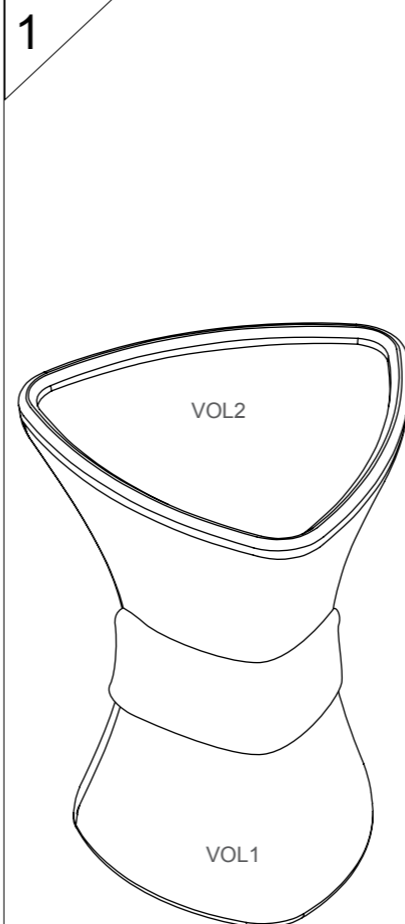

ProMegJig™

metal, easy, grip
REGULAR

PRODUCT CARE GUIDE

ProMegJig™R Compartments