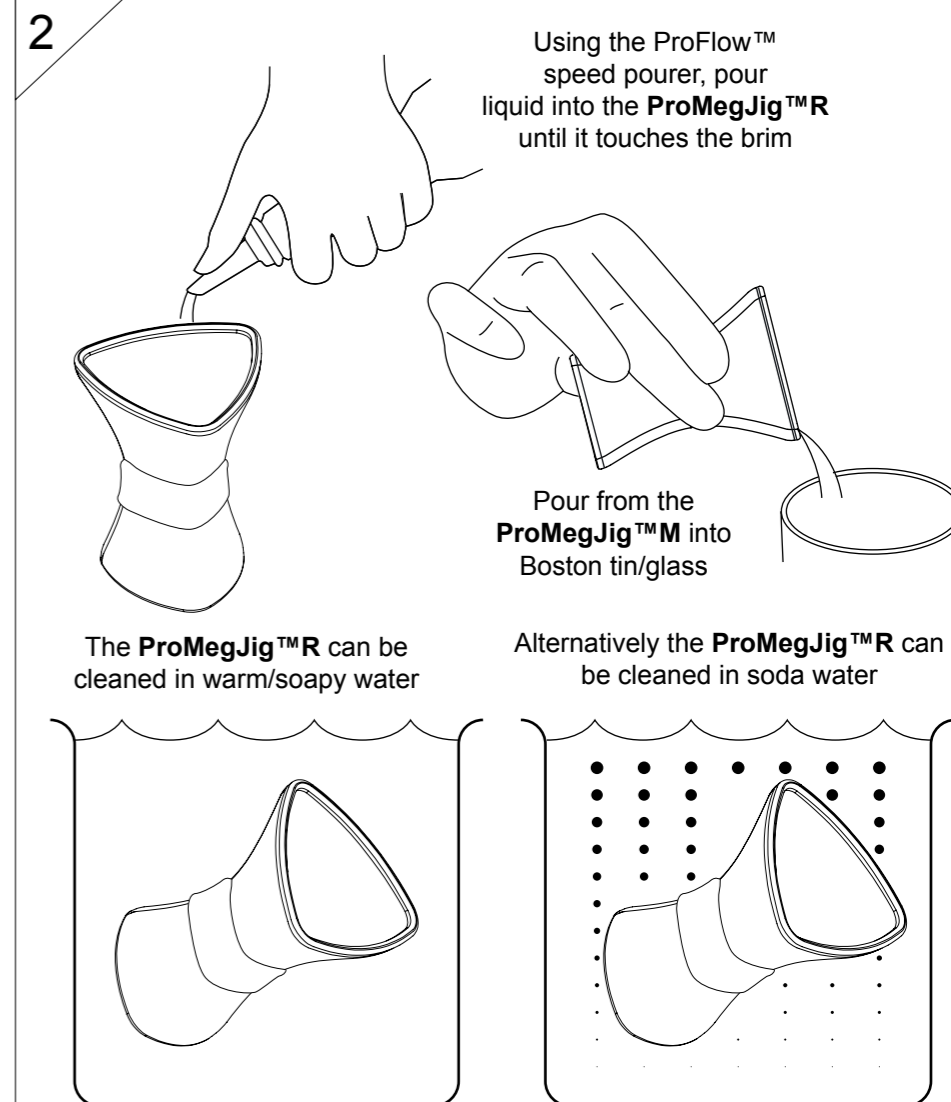

Des.Reg.Pat.

ProMegJig™

metal, easy, grip
REGULAR

PRODUCT CARE GUIDE

ProMegJig™R Compartments

Usage, Washing & Caring

WARNING
NEVER CLEAN WITH ABRASIVE MATERIAL OR HARSH CLEANING CHEMICALS/SOLVENTS
THOROUGHLY DRY AFTER CLEANING