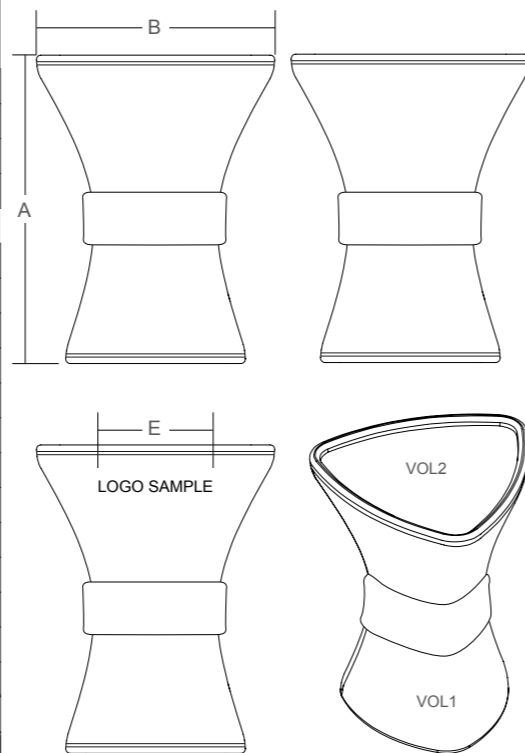

ProMegJig™

metal, easy, grip

LARGE

PRODUCT SPECIFICATION

46/PROMEGJIG-L
46/PROMEGJIG-LG
46/PROMEGJIG-LC
46/PROMEGJIG-LPB

Chrome
Gold
Copper
P/Black

Scan QR code to see video demonstration

Features & Benefits

- World's first Flat Pour™ jigger
- Available in World, US & CAN versions
- Dual 30/60 mL or 1 Oz/2 Oz measures
- Trilobal shape reduces or eliminates surface lens (meniscus)
- Angled jigger head provides clean directed pour streams
- Pour edges eliminates loss transference from hand shake

*Meniscus adds approx. 3-5 mL (0.1 Oz - 0.16 Oz) of alcohol

| SPECIFICATIONS | | | | |
|------------------|------------------|------------------|------------------|------------------|
| Item Number | 46/PROMEGJIG-L | 46/PROMEGJIG-LG | 46/PROMEGJIG-LC | 46/PROMEGJIG-LPB |
| Volume Size | | | | |
| VOL1 | 1 Oz (30 mL) | 1 Oz (30 mL) | 1 Oz (30 mL) | 1 Oz (30 mL) |
| VOL2 | 2 Oz (60 mL) | 2 Oz (60 mL) | 2 Oz (60 mL) | 2 Oz (60 mL) |
| Dimensions | | | | |
| A - Length | 101 mm (3.9 in) | 101 mm (3.9 in) | 101 mm (3.9) | 101 mm (3.9) |
| B - Width | 55 mm (2.2 in) | 55 mm (2.2in) | 55 mm (2.2in) | 55 mm (2.2in) |
| Weight | 93grms (0.2 lbs) | 93grms (0.2 lbs) | 93grms (0.2 lbs) | |
| Construction | Stainless-steel | | | |
| Custom Logo Area | | | | |
| E - Length | 25 mm (0.98 in) | | | |
| Decoration | Laser Engraved | | | |
| Technique | | | | |