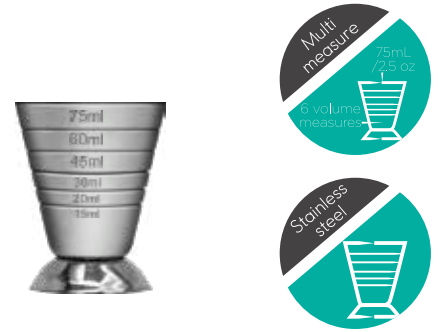

Everyday Barware

Cocktails made easy

A subsidiary of
Synergy Merchandising Pty Ltd
sales@synergym merchandising.com

COCKTAIL JIGGER

30mL-15mL / 1 ounce - 0.5 ounce

46/Z-001-C 46/Z-001

COCKTAIL JIGGER

30mL-60mL / 1 ounce - 2 ounces

46/Z-002-C 46/Z-002

LINED JIGGER

75mL / 2.5 ounces

46/Z-003

WINE JIGGER

150mL

46/Z-WJ-150-C 46/Z-WJ-150

WINE JIGGER