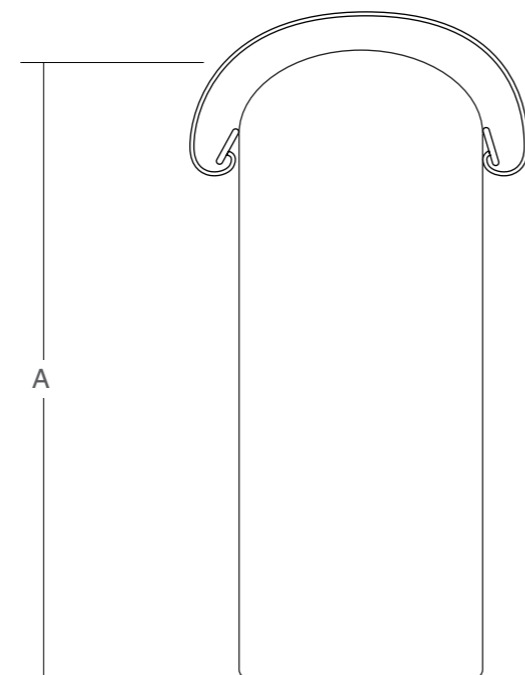

ProMixSet™

PRODUCT CARE GUIDE

ProMixSet™ Anatomy

1. Carry case
2. Handle
3. ProTeardrop™
4. BarJig™
5. BarRay™
6. Urai Glass™

Washing & Caring

WARNING
NEVER CLEAN WITH ABRASIVE MATERIAL OR HARSH CLEANING CHEMICALS/SOLVENTS
THOROUGHLY DRY AFTER CLEANING

WARNING
NEVER PLACE ANY PART INTO A GLASS WASHER, DISH WASHER OR BOILING WATER

The ProMixSet™ can be cleaned by wiping with a soft cloth that has been immersed in warm/soapy water. Ensure that all tools are entirely dry after washing