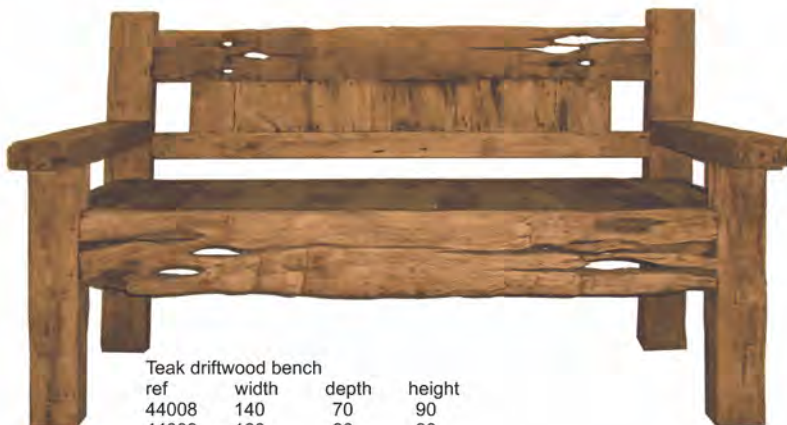

teak
waterproof cushion
textilene

Teak Stripe III bar table			
ref	width	depth	height
42735	160	90	104

Teak Stripe III bar stool			
ref	width	depth	height
42727	50	50	106

Teak Stripe III lounge set			
ref	width	depth	height
42740	80	80	72
42741	184	80	72
42742	90	90	35
42743	40	40	42

single chair
3 seater
coffee table
side table

Frames on all stripe III products are made from Stainless steel 304 grade

teak alfresco

Teak Block dining table

ref	length	width	height
42910	200	100	76
42911	250	100	76
42912	280	100	76

Teak Block bench

ref	length	width	height
42921	200	38	46
42922	250	38	46

Teak driftwood bench

ref	width	depth	height
44008	140	70	90
44009	160	80	90
44010	180	86	90
44011	200	86	90
44012	220	86	90
44013	240	86	90