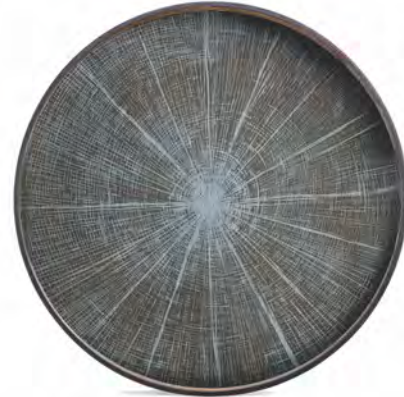

Moroccan mirror tray, L
 ref width depth height
 20310 61 61 4

Clear Mirror tray - S
 ref width depth height
 20301 48 48 4

Indigo Organic glass tray
 ref width depth height
 20360 48 48 4

Black Beads wooden tray - S
 ref width depth height
 20370 48 48 4