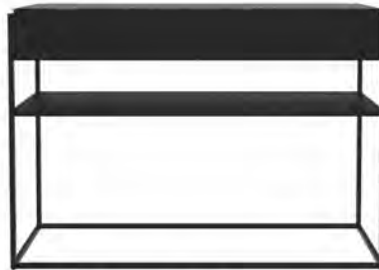

Oak Monolit console, black
ref width depth height
26873 122 40 85