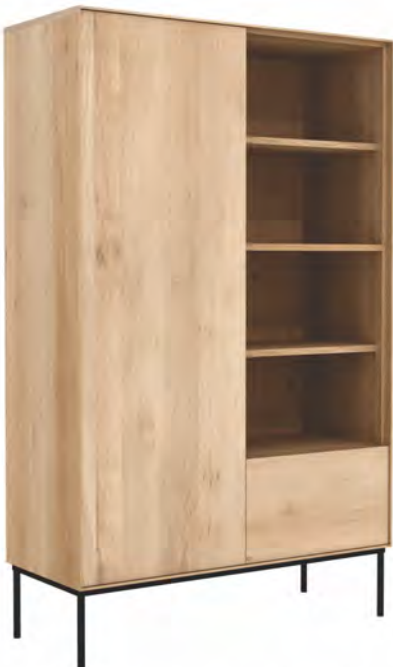

ref	width	depth	height
51453	210	46	60

Oak Wave desk - 1 drw

ref	width	depth	height
51456	120	60	78

Oak Wave storage cupboard - 2 sliding doors - 2 drawers

ref	width	depth	height
51455	110	46	183

oak whitebird

Oak Whitebird sideboard, 2 drs, 3 drws
 ref width depth height
 51468 180 45 80

Oak Whitebird sideboard, 3 doors
 ref width depth height
 51464 150 45 85

Oak Whitebird TV stand, 1 door, 1 flip down door, 2 drawers
 ref width depth height
 51466 180 45 61