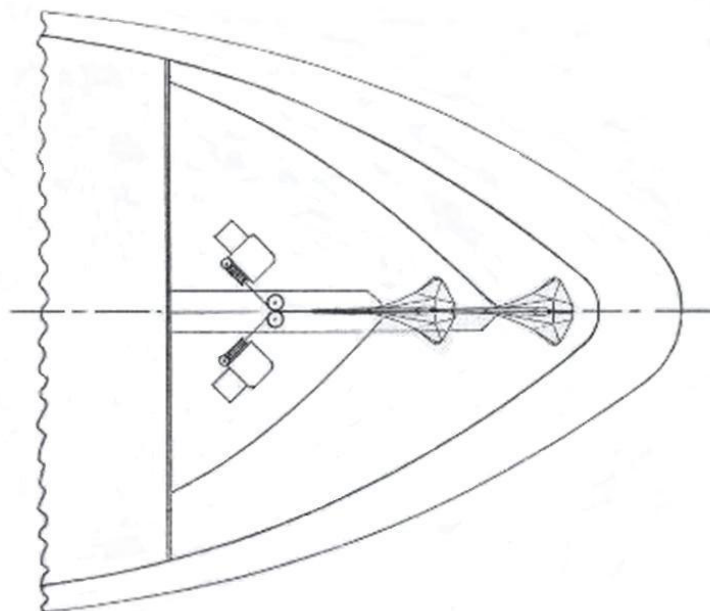

ULTRAnchor UNDERDECK APPLICATION LAYOUT SCHEMA FOR MEGA YACHTS

Option 1: On stem one on the top of another

A →

Note: Parts are shown transparent.

8700 Warner Ave. Suite 160 Fountain Valley, CA 92708
www.ultraanchors.us • sales@quickline.us • 714 843-6964

Not to scale.(Schematic)