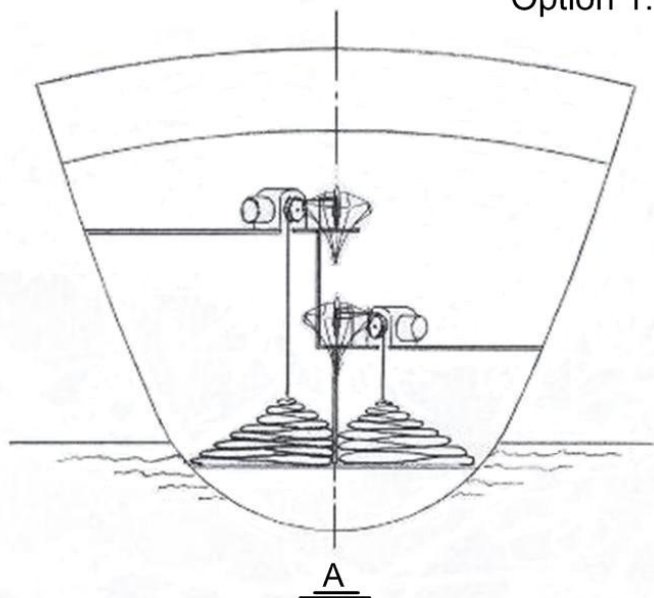

ULTRAnchor UNDERDECK APPLICATION LAYOUT SCHEMA FOR MEGA YACHTS

Option 1: On stem one on the top of another

A →

Note: Parts are shown transparent.

8700 Warner Ave. Suite 160 Fountain Valley, CA 92708
www.ultraanchors.us • sales@quickline.us • 714 843-6964

Not to scale.(Schematic)