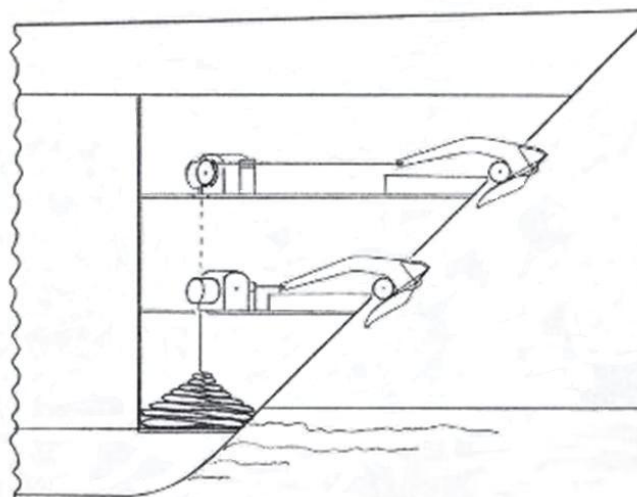

ULTRAnchor UNDERDECK APPLICATION LAYOUT SCHEMA FOR MEGA YACHTS

Option 1: On stem one on the top of another

A →

Note: Parts are shown transparent.

8700 Warner Ave. Suite 160 Fountain Valley, CA 92708
www.ultraanchors.us • sales@quickline.us • 714 843-6964

Not to scale.(Schematic)