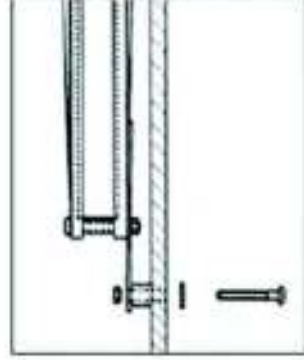

Quickline Flat Rope and Reel

The Quickline Flat Rope & Reel is the answer to storing anchor, mooring, or any extra line onboard your boat. Quickline flat rope won't tangle because it's mounted on a self-storing, high quality 316L stainless steel reel that dispenses line as needed. Simply let the line pay out and crank it in - no fouling of the line. It's that easy!

Durable Delrin® reel bearings and Teflon® fairleads ensure smooth lasting operation. Quickline Flat Rope & Reel is easily mounted to railing hardware or flat surfaces. The reel comes in three sizes complete with a mounting kit and an ingenious reel handle. The handle uses a standard winch handle connection, and includes a shackle buster, three deck fitting keys and can be used as a bottle opener as well as a spare winch handle.

Typical Mounting

Mounted on Flat Surface

Mounted with Holed Bracket

8700 Warner Avenue, #110
Fountain Valley, CA 92708
714-843-6964, Fax 714-843-6906
sales@quickline.us
www.ultraanchors.us

QUICKLINE FLAT ROPE and REEL

Unit #	Line Length (ft)	Reel Diameter (in)	Weight (lbs.)
QL3040	135	15	12
QL3050	200	18	18
QL3080	265	21	25
QLF3040	135	15	9
QLF3060	200	18	14
QLF3080	265	21	18
QLF5120	400	21	27

Specifications