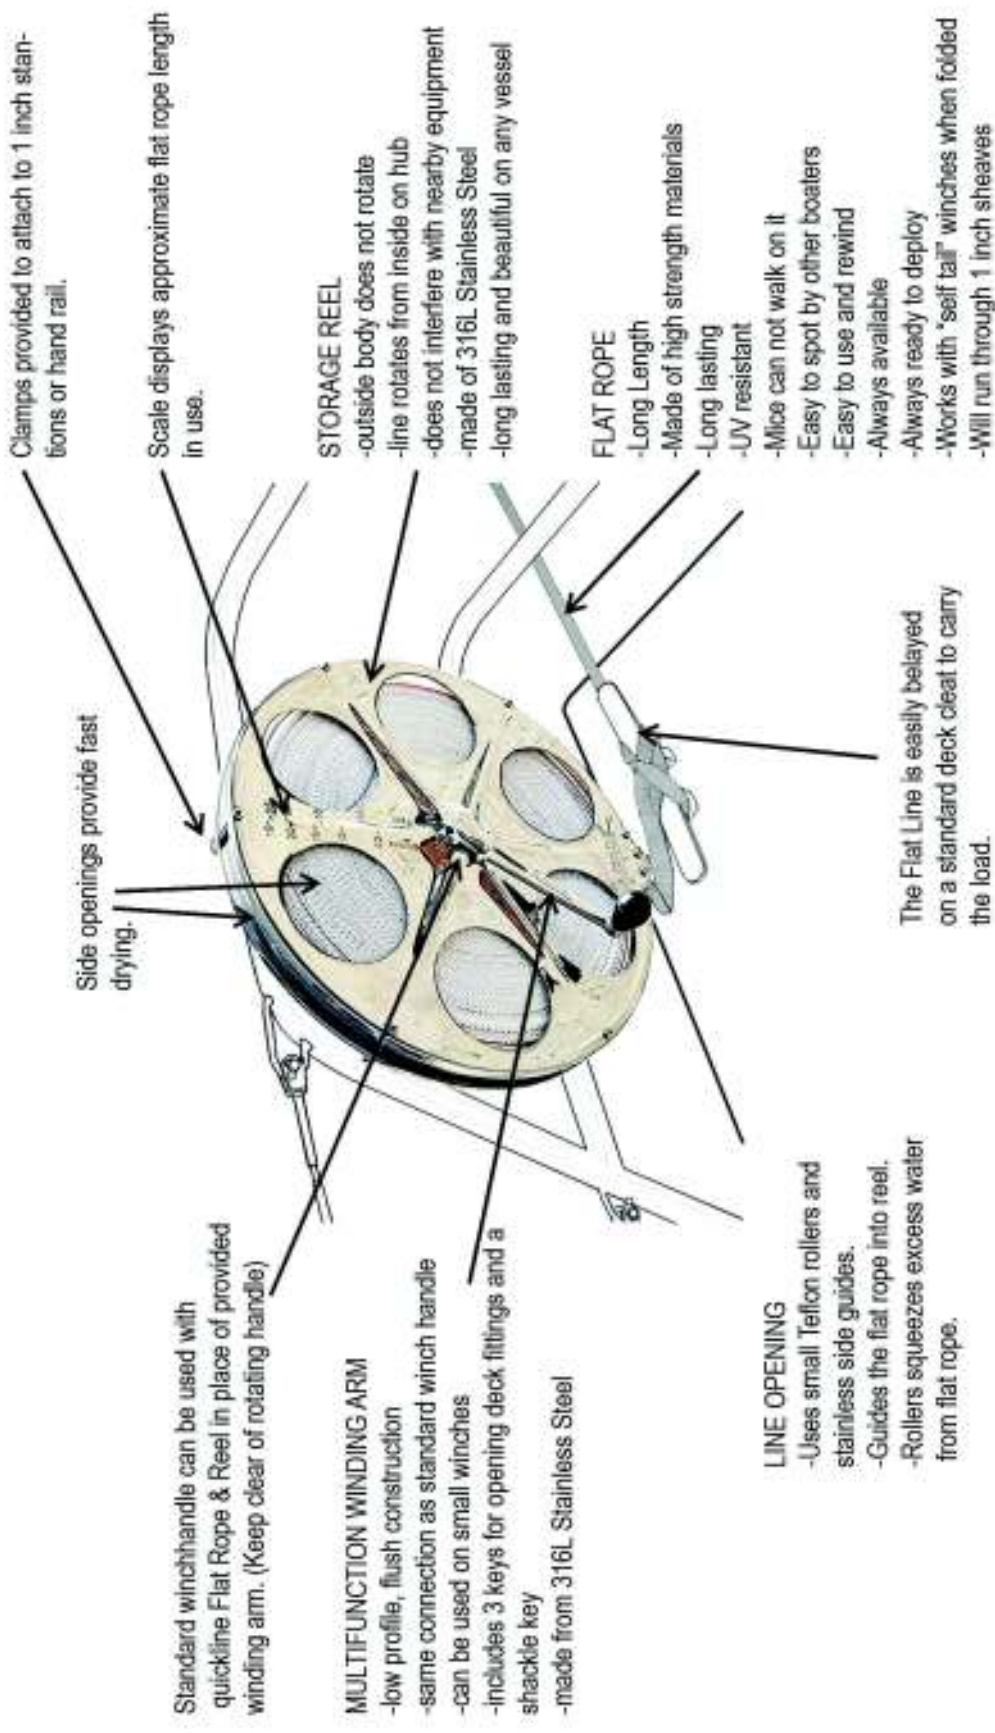

Quickline Flat Rope and Reel

The Quickline Flat Rope & Reel is the answer to storing anchor, mooring, or any extra line onboard your boat. Quickline flat rope won't tangle because it's mounted on a self-storing, high quality 316L stainless steel reel that dispenses line as needed. Simply let the line pay out and crank it in - no fouling of the line. It's that easy!

Durable Delrin® reel bearings and Teflon® fairleads ensure smooth lasting operation. Quickline Flat Rope & Reel is easily mounted to railing hardware or flat surfaces. The reel comes in three sizes complete with a mounting kit and an ingenious reel handle. The handle uses a standard winch handle connection, and includes a shackle buster, three deck fitting keys and can be used as a bottle opener as well as a spare winch handle.

Typical Mounting

Mounted on Flat Surface

Mounted with Holed Bracket

8700 Warner Avenue, #110
Fountain Valley, CA 92708
714-843-6964, Fax 714-843-6906
sales@quickline.us
www.ultraanchors.us

QUICKLINE FLAT ROPE and REEL

Unit #	Line Length (ft)	Reel Diameter (in)	Weight (lbs.)
QL3040	135	15	12
QL3050	200	18	18
QL3080	265	21	25
QLF3040	135	15	9
QLF3060	200	18	14
QLF3080	265	21	18
QLF5120	400	21	27

Specifications