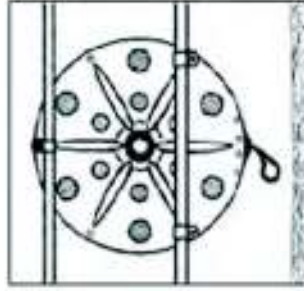

Quickline Flat Rope and Reel

The Quickline Flat Rope & Reel is the answer to storing anchor, mooring, or any extra line onboard your boat. Quickline flat rope won't tangle because it's mounted on a self-storing, high quality 316L stainless steel reel that dispenses line as needed. Simply let the line pay out and crank it in - no fouling of the line. It's that easy!

Durable Delrin® reel bearings and Teflon® fairleads ensure smooth lasting operation. Quickline Flat Rope & Reel is easily mounted to railing hardware or flat surfaces. The reel comes in three sizes complete with a mounting kit and an ingenious reel handle. The handle uses a standard winch handle connection, and includes a shackle buster, three deck fitting keys and can be used as a bottle opener as well as a spare winch handle.

Typical Mounting

Mounted on Flat Surface

Mounted with Holed Bracket

8700 Warner Avenue, #110
Fountain Valley, CA 92708
714-843-6964, Fax 714-843-6906
sales@quickline.us
www.ultraanchors.us

QUICKLINE FLAT ROPE and REEL