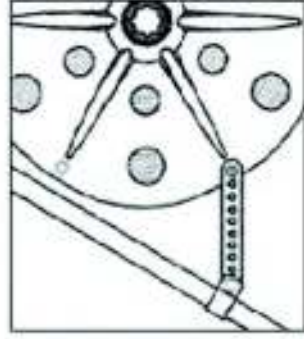

Quickline Flat Rope and Reel

The Quickline Flat Rope & Reel is the answer to storing anchor, mooring, or any extra line onboard your boat. Quickline flat rope won't tangle because it's mounted on a self-storing, high quality 316L stainless steel reel that dispenses line as needed. Simply let the line pay out and crank it in - no fouling of the line. It's that easy!

Durable Delrin® reel bearings and Teflon® fairleads ensure smooth lasting operation. Quickline Flat Rope & Reel is easily mounted to railing hardware or flat surfaces. The reel comes in three sizes complete with a mounting kit and an ingenious reel handle. The handle uses a standard winch handle connection, and includes a shackle buster, three deck fitting keys and can be used as a bottle opener as well as a spare winch handle.

Typical Mounting

Mounted on Flat Surface

Mounted with Holed Bracket

8700 Warner Avenue, #110
Fountain Valley, CA 92708
714-843-6964, Fax 714-843-6906
sales@quickline.us
www.ultraanchors.us

QUICKLINE FLAT ROPE and REEL

Unit #	Line Length (ft)	Reel Diameter (in)	Weight (lbs.)
QL3040	135	15	12
QL3050	200	18	18
QL3080	265	21	25
QLF3040	135	15	9
QLF3060	200	18	14
QLF3080	265	21	18
QLF5120	400	21	27

Specifications