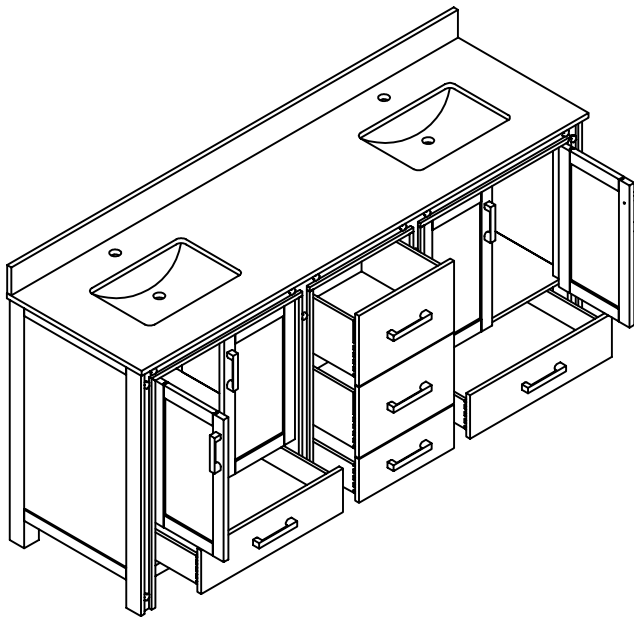

PART LIST

LEXORA[®]
HOME DECOR & HOME FURNISHINGS

#1

PART #	DESCRIPTION	QUANTITY
A	Countertop	1
B	Backsplash	1
C	Basin	2
D	Door (Left)	2
E	Door (Right)	2
F	Drawer (Mid)	2
G	Drawer (Mid)	1
H	Drawer (Left / Right)	2
I	Hinge (Door)	8
L	Handle (Drawer)	5
M	Handle (Door)	4
N	Drawer Glides	5
1	Button	14
2	Hardware (Left)	1
3	Hardware (Right)	1
4	Hardware (Mid-Below)	2
5	Hardware (long)	1

INSTALLATION

INSTALLSTION

#1

C

DRAWER

#2

REMOVE

INSTALL