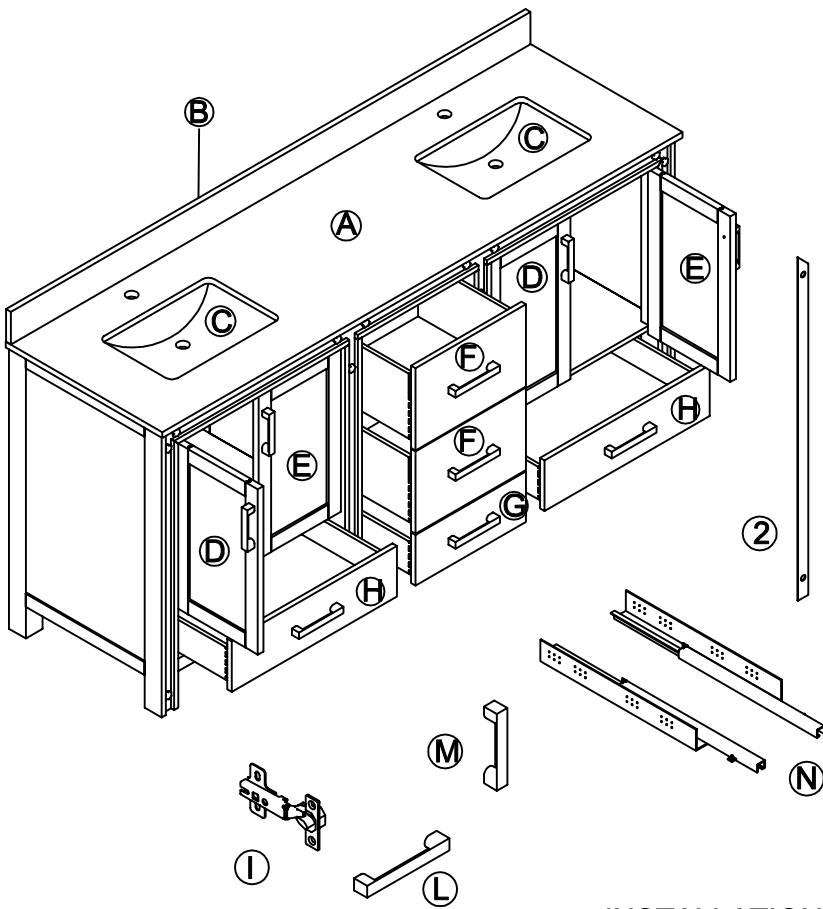

PART LIST

LEXORA[®]
HOME DECOR & HOME FURNISHINGS

#1

PART #	DESCRIPTION	QUANTITY
A	Countertop	1
B	Backsplash	1
C	Basin	2
D	Door (Left)	2
E	Door (Right)	2
F	Drawer (Mid)	2
G	Drawer (Mid)	1
H	Drawer (Left / Right)	2
I	Hinge (Door)	8
L	Handle (Drawer)	5
M	Handle (Door)	4
N	Drawer Glides	5
1	Button	14
2	Hardware (Left)	1
3	Hardware (Right)	1
4	Hardware (Mid-Below)	2
5	Hardware (long)	1

INSTALLATION

INSTALLSTION

#1

C

DRAWER

#2

REMOVE

INSTALL