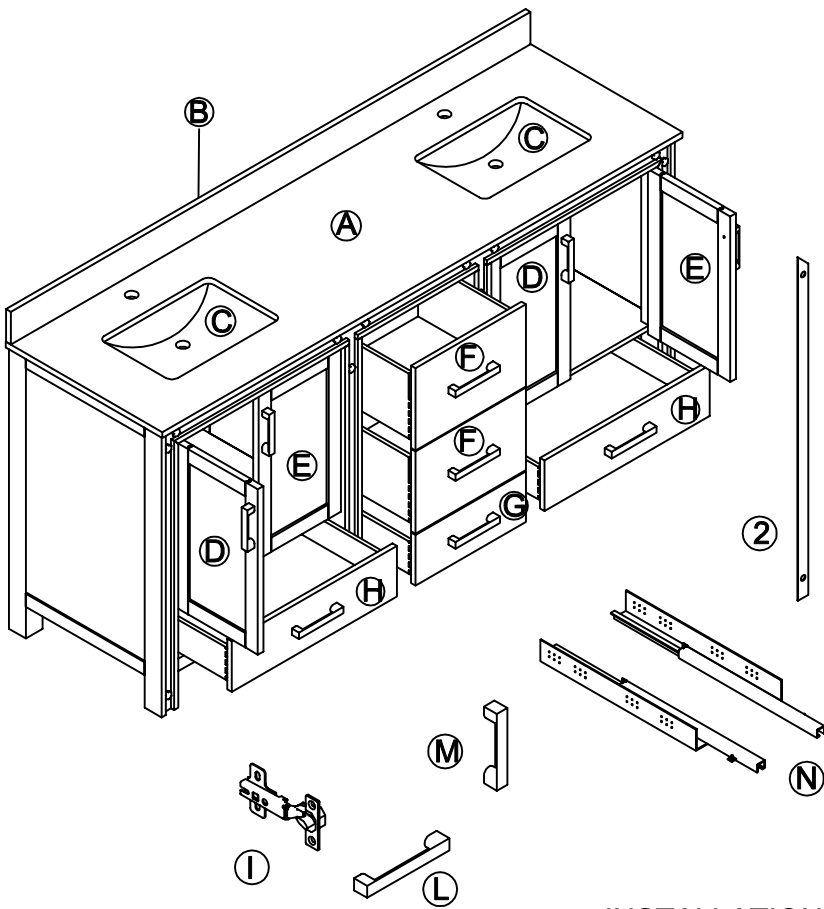

PART LIST

LEXORA[®]
HOME DECOR & HOME FURNISHINGS

#1

PART #	DESCRIPTION	QUANTITY
A	Countertop	1
B	Backsplash	1
C	Basin	2
D	Door (Left)	2
E	Door (Right)	2
F	Drawer (Mid)	2
G	Drawer (Mid)	1
H	Drawer (Left / Right)	2
I	Hinge (Door)	8
L	Handle (Drawer)	5
M	Handle (Door)	4
N	Drawer Glides	5
1	Button	14
2	Hardware (Left)	1
3	Hardware (Right)	1
4	Hardware (Mid-Below)	2
5	Hardware (long)	1

INSTALLATION

A B

INSTALLSTION

#1

C

DRAWER

#2

REMOVE