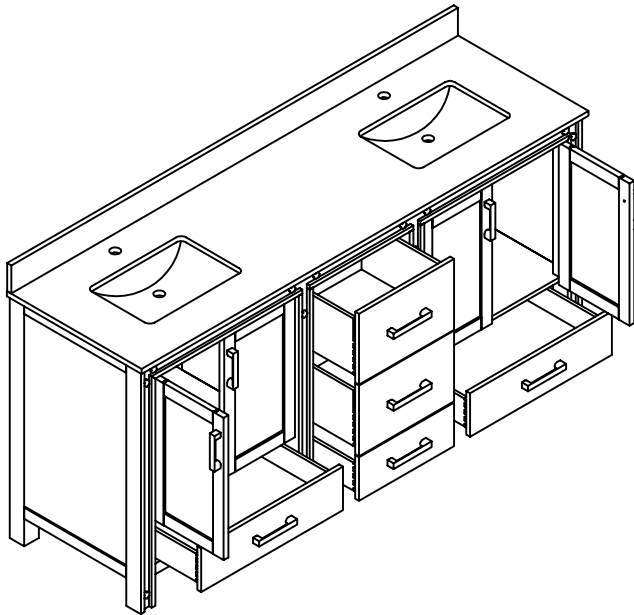

PART LIST

LEXORA[®]
HOME DECOR & HOME FURNISHINGS

#1

PART #	DESCRIPTION	QUANTITY
A	Countertop	1
B	Backsplash	1
C	Basin	2
D	Door (Left)	2
E	Door (Right)	2
F	Drawer (Mid)	2
G	Drawer (Mid)	1
H	Drawer (Left / Right)	2
I	Hinge (Door)	8
L	Handle (Drawer)	5
M	Handle (Door)	4
N	Drawer Glides	5
1	Button	14
2	Hardware (Left)	1
3	Hardware (Right)	1
4	Hardware (Mid-Below)	2
5	Hardware (long)	1

INSTALLATION

A B

INSTALLSTION

#1

C

DRAWER

#2

REMOVE

INSTALL

1

2

3

4

B

C

1