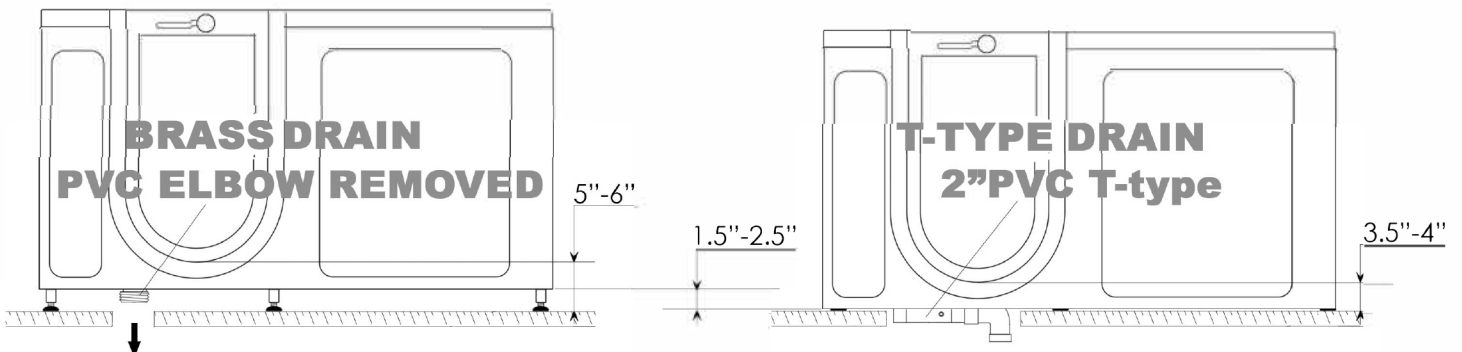

Ella Walk-In Bath Two Drain Options

Ella Walk-In Baths are equipped with one of two drain types shown below. Please refer to your drain option at time of purchase.

2" Brass Drain

2" PVC T-type 2 Port Drain

Brass

90° PVC Elbow

Endcap PVC T-Type

Several installation options

ABOVE THE FLOOR DRAIN INSTALLATION OPTION

BELOW THE FLOOR DRAIN INSTALLATION OPTION WITH LOWERED FRAME/THRESHOLD

Above the floor drain installation options

The drain positioning should be determined by a licensed plumber. The pictures above only show a few of the many possible options for drainage setup. For faster drainage all 4 ports may be connected to house drain.

2" T-type Dual Port Floor Drain for Ella Dual Drain Walk-In Bathtubs

2" T-type Dual Port Floor Drain for
Ella Single Drain Walk-In Bathtubs
Available on Ella Models: Front Entry and Mobile