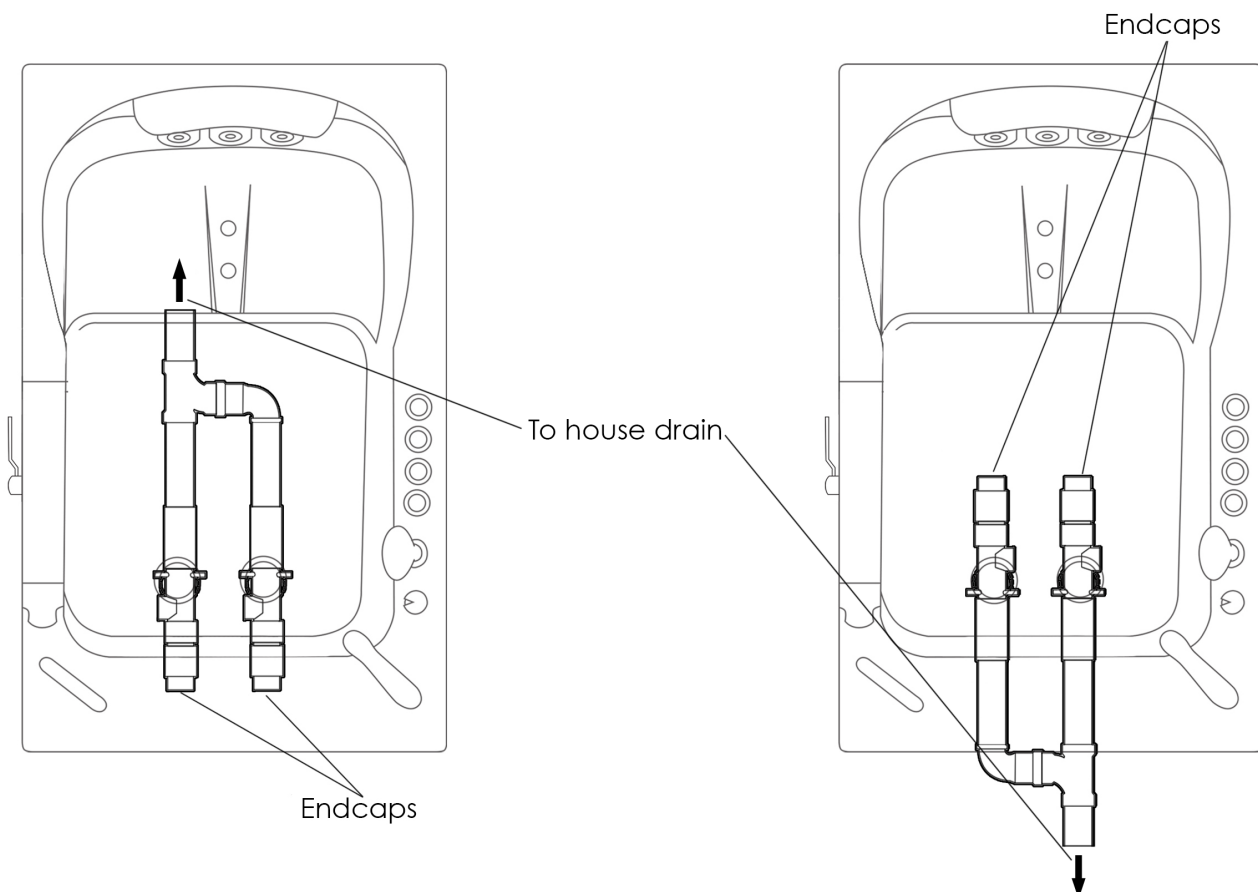

Brass

90° PVC Elbow

Endcap PVC T-Type

Several installation options

ABOVE THE FLOOR DRAIN INSTALLATION OPTION

BELOW THE FLOOR DRAIN INSTALLATION OPTION WITH LOWERED FRAME/THRESHOLD

Above the floor drain installation options

The drain positioning should be determined by a licensed plumber. The pictures above only show a few of the many possible options for drainage setup. For faster drainage all 4 ports may be connected to house drain.

Below the floor drain installation options

The drain positioning should be determined by a licensed plumber. The pictures above only show a few of the many possible options for drainage setup. For faster drainage all 4 ports may be connected to house drain.

2" T-type Dual Port Floor Drain for Ella Dual Drain Walk-In Bathtubs

2" T-type Dual Port Floor Drain for
Ella Single Drain Walk-In Bathtubs
Available on Ella Models: Front Entry and Mobile