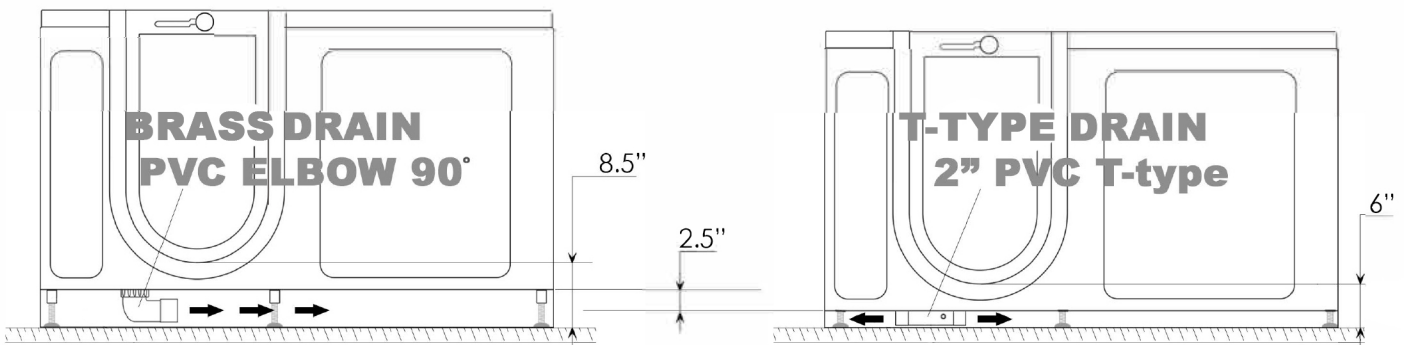

Ella Walk-In Bath Two Drain Options

Ella Walk-In Baths are equipped with one of two drain types shown below. Please refer to your drain option at time of purchase.

2" Brass Drain

2" PVC T-type 2 Port Drain

Brass

90° PVC Elbow

Endcap PVC T-Type

Several installation options

ABOVE THE FLOOR DRAIN INSTALLATION OPTION

BELOW THE FLOOR DRAIN INSTALLATION OPTION WITH LOWERED FRAME/THRESHOLD

Above the floor drain installation options

The drain positioning should be determined by a licensed plumber. The pictures above only show a few of the many possible options for drainage setup. For faster drainage all 4 ports may be connected to house drain.

2" T-type Dual Port Floor Drain for Ella Dual Drain Walk-In Bathtubs

2" T-type Dual Port Floor Drain for
Ella Single Drain Walk-In Bathtubs
Available on Ella Models: Front Entry and Mobile