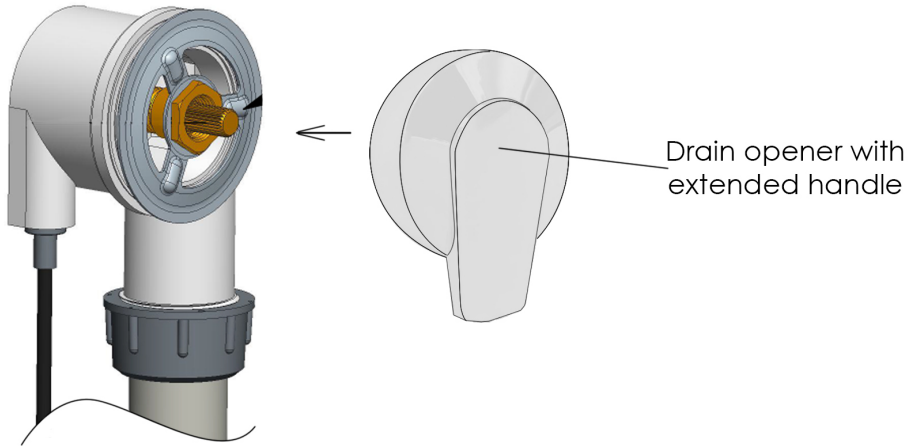

2" T-type Dual Port Floor Drain for Ella Dual Drain Walk-In Bathtubs