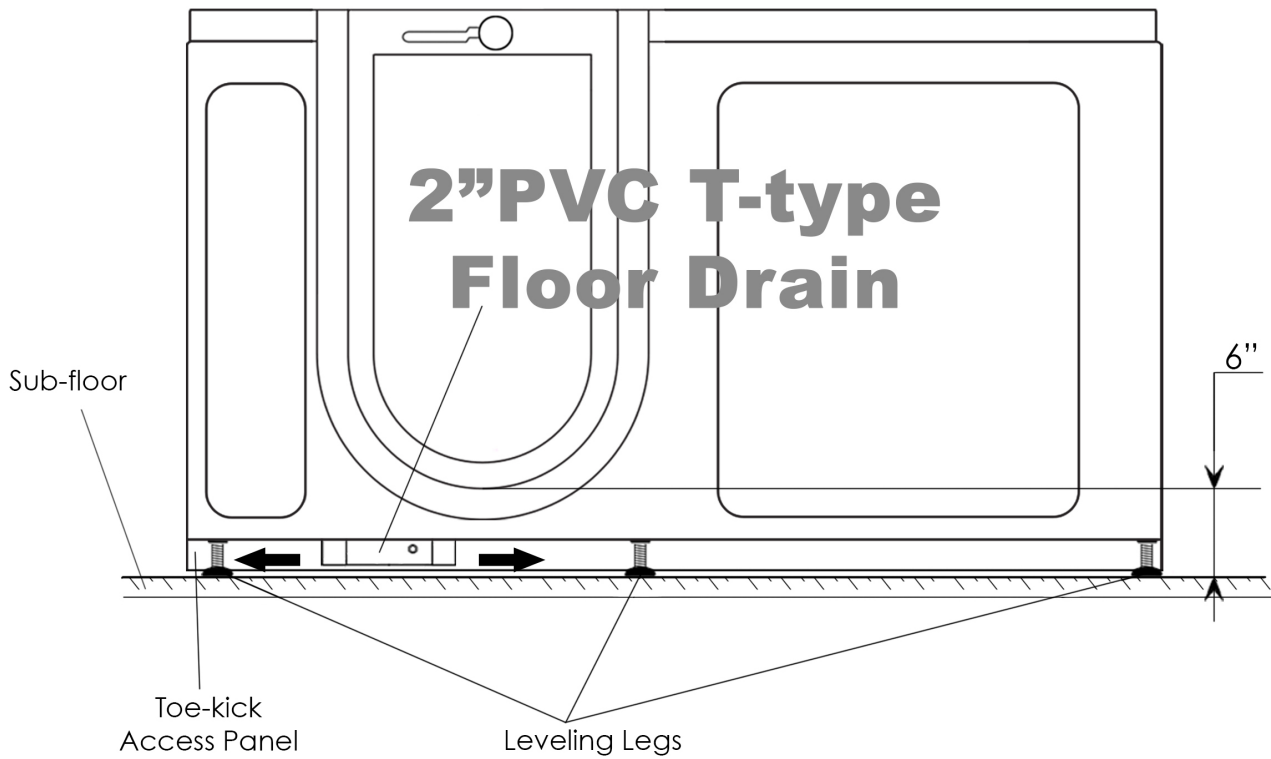

Brass

90° PVC Elbow

Endcap PVC T-Type

Several installation options

ABOVE THE FLOOR DRAIN INSTALLATION OPTION

BELOW THE FLOOR DRAIN INSTALLATION OPTION WITH LOWERED FRAME/THRESHOLD

Above the floor drain installation options

The drain positioning should be determined by a licensed plumber. The pictures above only show a few of the many possible options for drainage setup. For faster drainage all 4 ports may be connected to house drain.

Below the floor drain installation options

The drain positioning should be determined by a licensed plumber. The pictures above only show a few of the many possible options for drainage setup. For faster drainage all 4 ports may be connected to house drain.

2" T-type Dual Port Floor Drain for Ella Dual Drain Walk-In Bathtubs

2" T-type Dual Port Floor Drain for
Ella Single Drain Walk-In Bathtubs
Available on Ella Models: Front Entry and Mobile