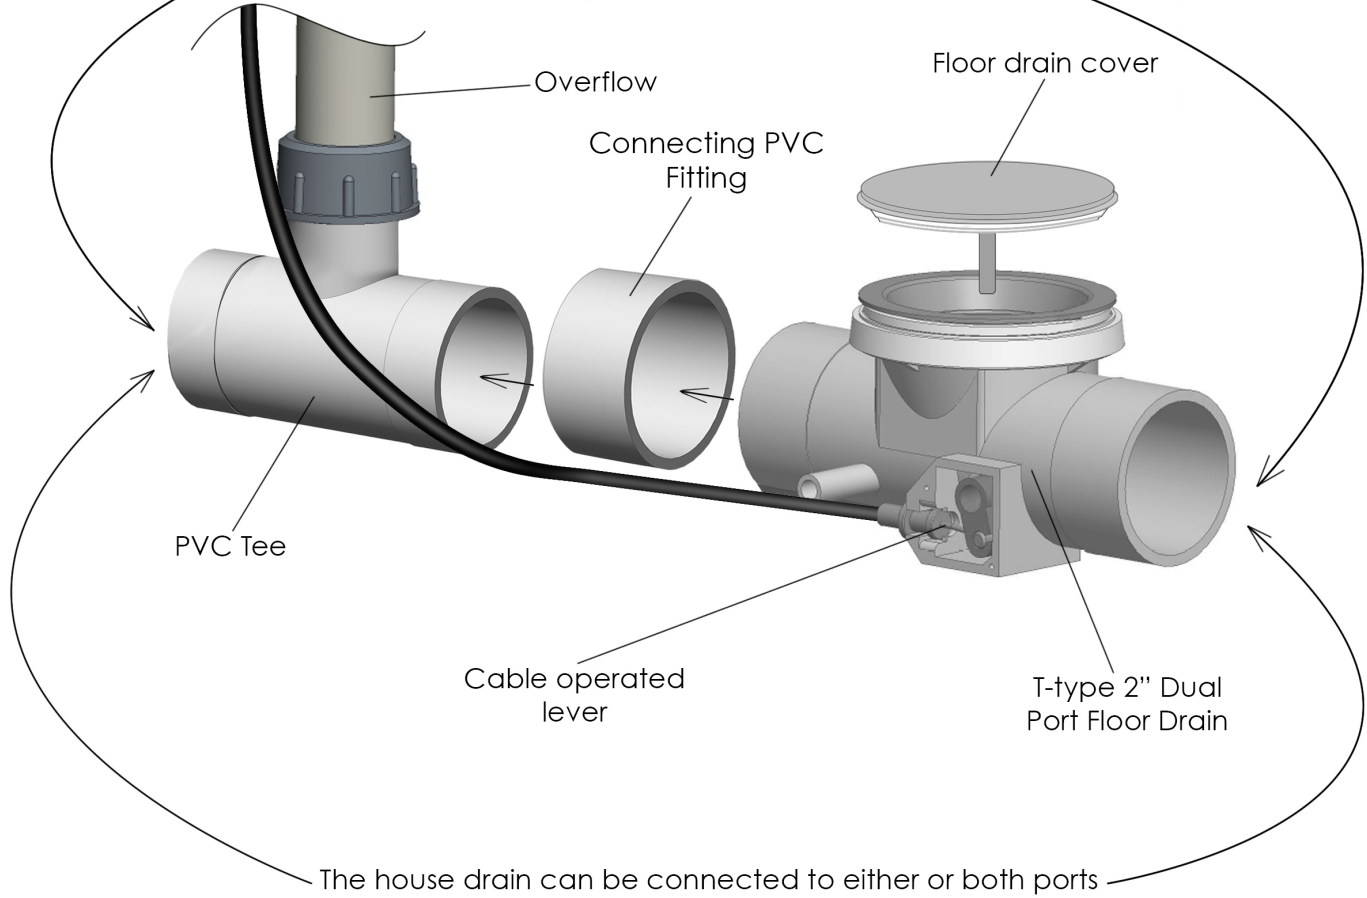

2" T-type Dual Port Floor Drain for Ella Dual Drain Walk-In Bathtubs