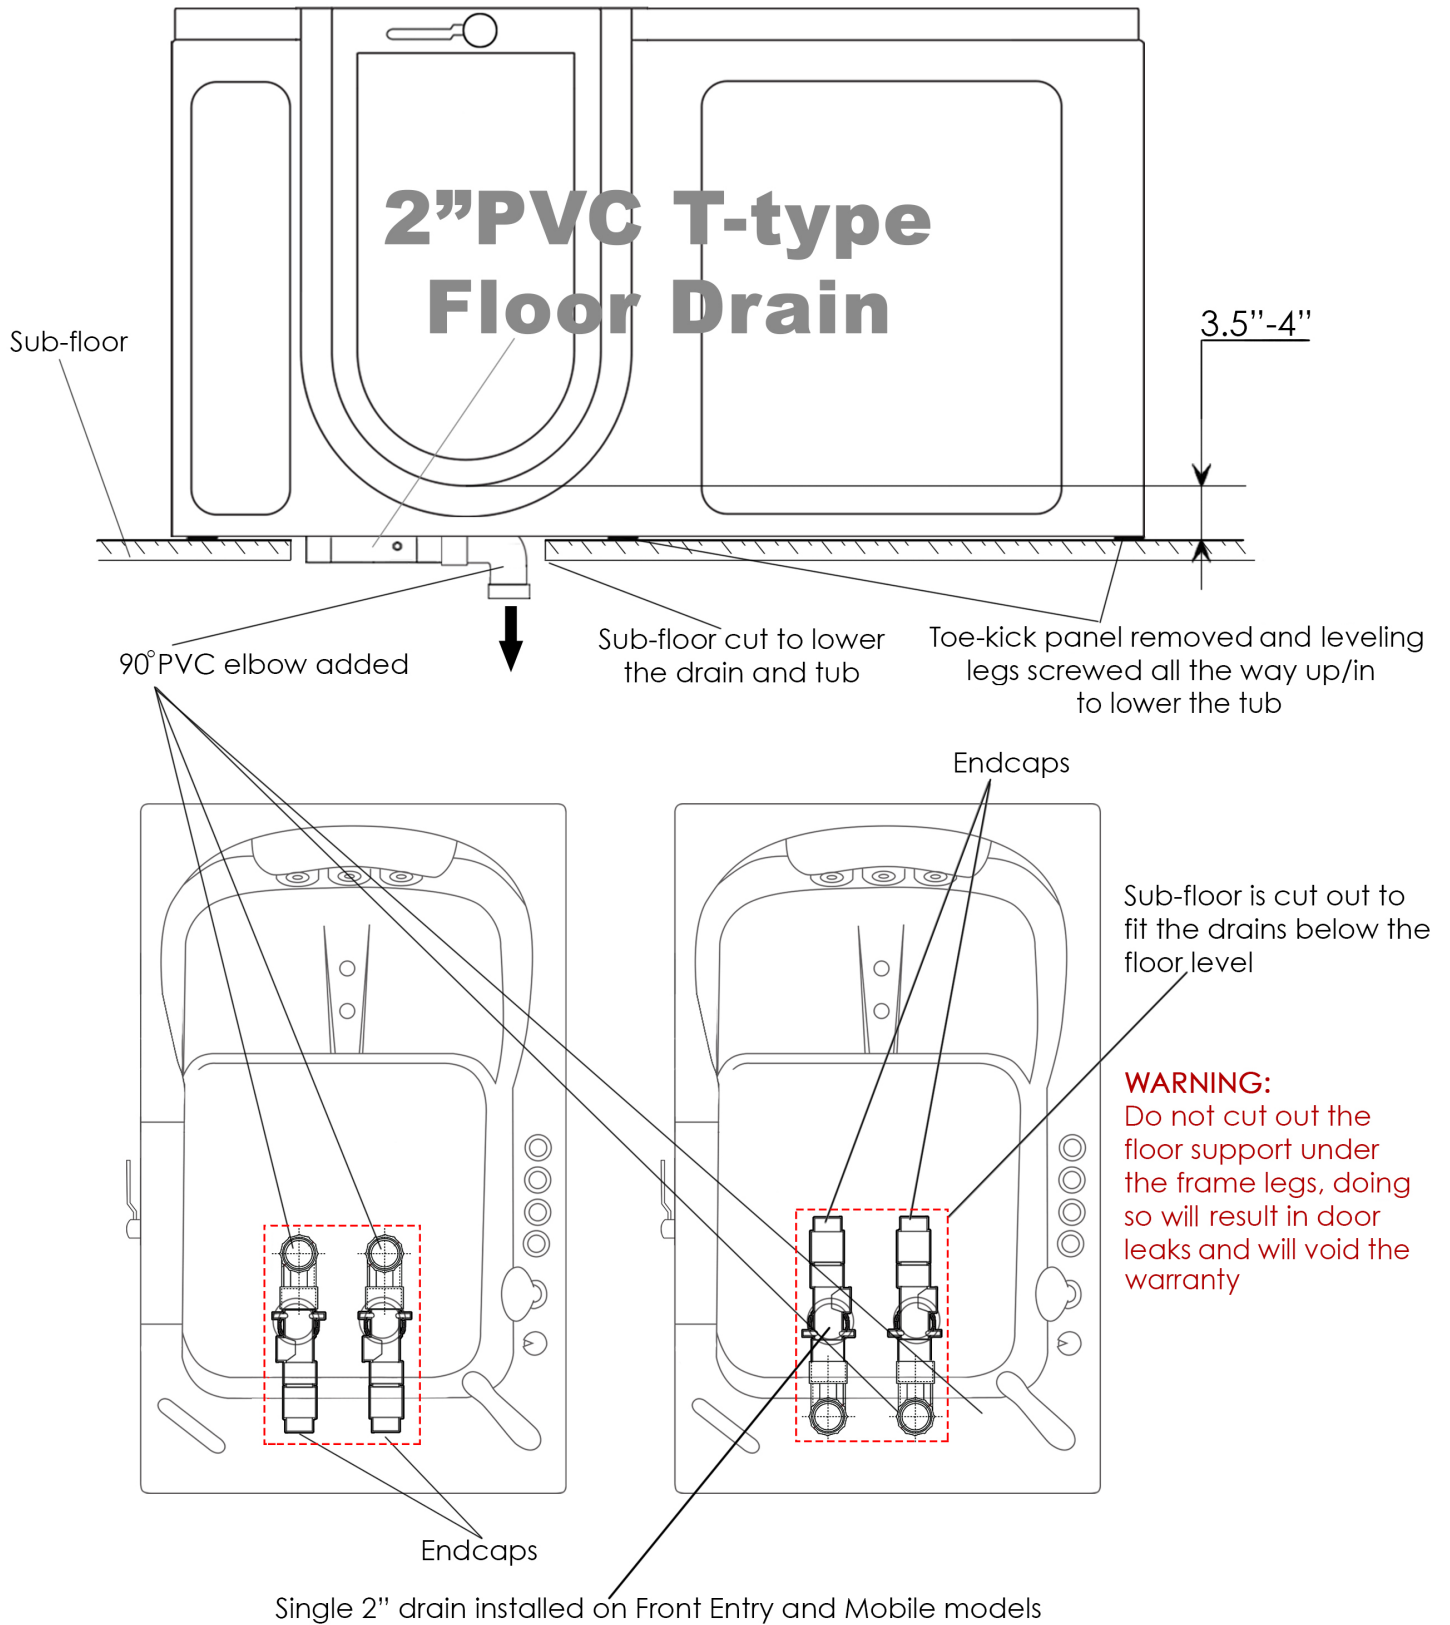

Brass

90° PVC Elbow

Endcap PVC T-Type

Several installation options

ABOVE THE FLOOR DRAIN INSTALLATION OPTION

BELOW THE FLOOR DRAIN INSTALLATION OPTION WITH LOWERED FRAME/THRESHOLD

Above the floor drain installation options

The drain positioning should be determined by a licensed plumber. The pictures above only show a few of the many possible options for drainage setup. For faster drainage all 4 ports may be connected to house drain.

Below the floor drain installation options

The drain positioning should be determined by a licensed plumber. The pictures above only show a few of the many possible options for drainage setup. For faster drainage all 4 ports may be connected to house drain.

2" T-type Dual Port Floor Drain for Ella Dual Drain Walk-In Bathtubs

2" T-type Dual Port Floor Drain for
Ella Single Drain Walk-In Bathtubs
Available on Ella Models: Front Entry and Mobile