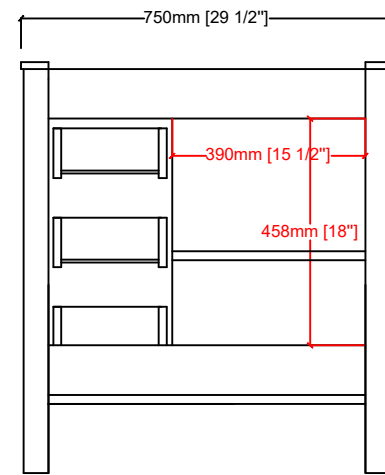

# MARSYAS VELUTI 30"

Length: 30"

Width: 22"

Height: 34"

MIRROR

TOP

FRONT VIEW

BACK VIEW

SIDE VIEW

LM343330