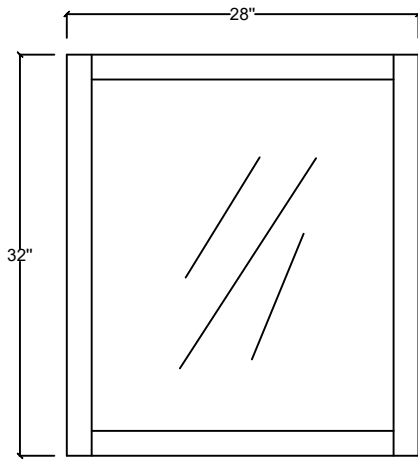

# MARSYAS VELUTI 30"

Length: 30"

Width: 22"

Height: 34"

MIRROR

TOP

FRONT VIEW

BACK VIEW

SIDE VIEW

LM343330