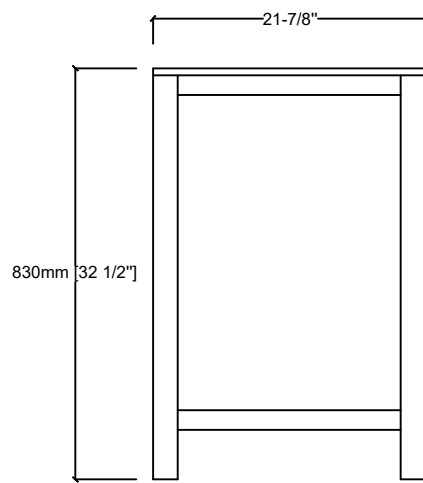

# MARSYAS VELUTI 30"

Length: 30"

Width: 22"

Height: 34"

MIRROR

TOP

FRONT VIEW

BACK VIEW

SIDE VIEW

LM343330