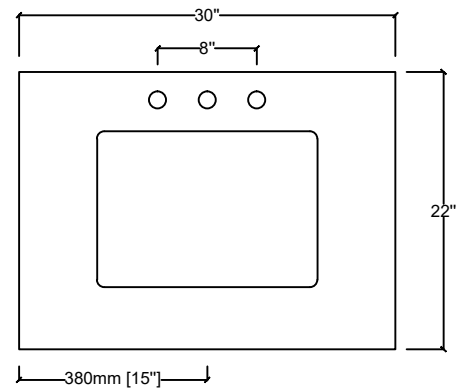

# MARSYAS VELUTI 30"

Length: 30"

Width: 22"

Height: 34"

MIRROR

TOP

FRONT VIEW

BACK VIEW

SIDE VIEW

LM343330