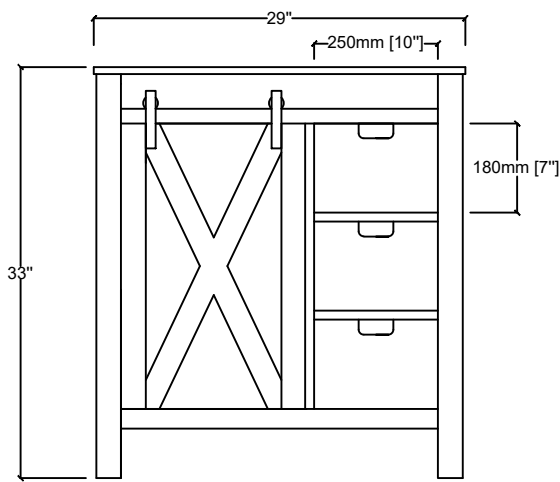

# MARSYAS VELUTI 30"

Length: 30"

Width: 22"

Height: 34"

MIRROR

TOP

FRONT VIEW

BACK VIEW

SIDE VIEW

LM343330