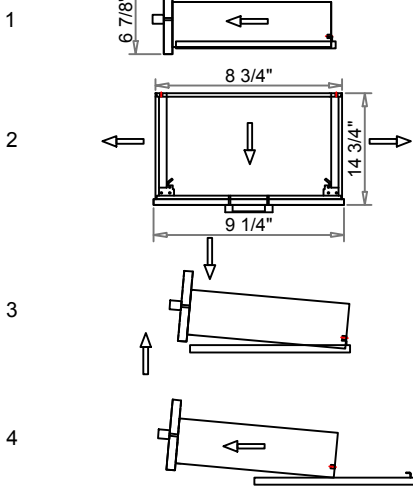

INSTALLSTION

#1

(C)

#2

DRAWER

REMOVE

INSTALL

(B)

(C)