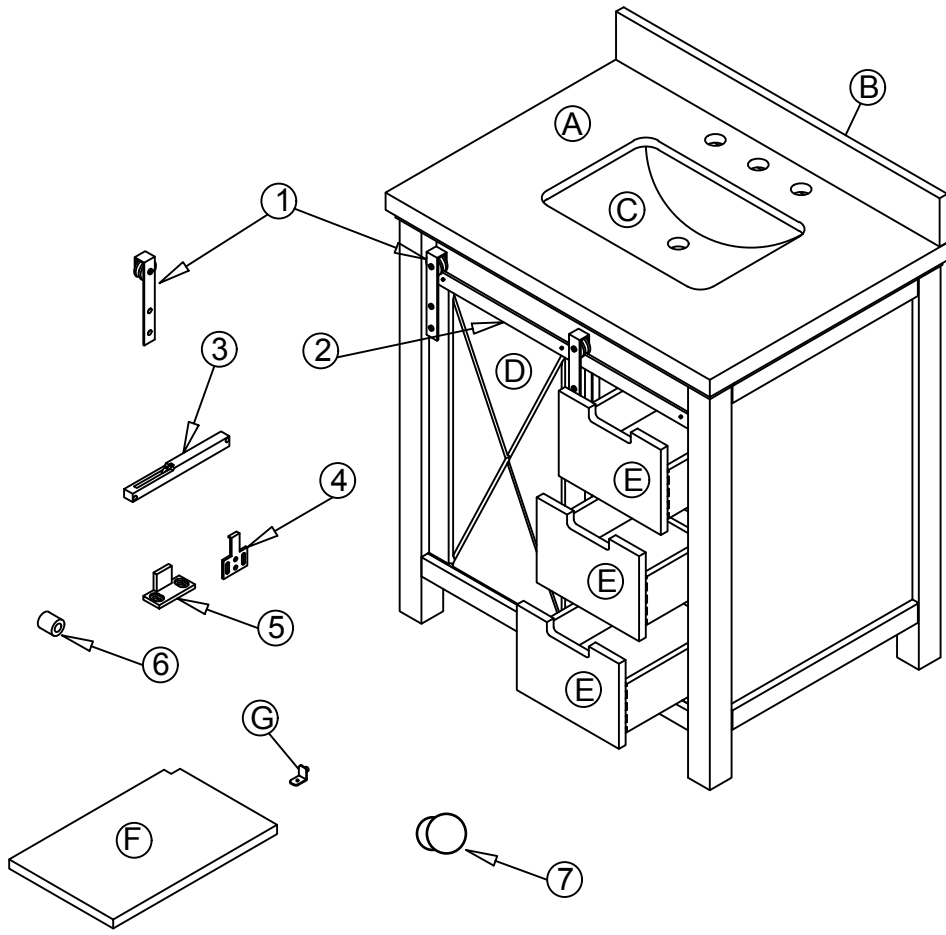

LEXORA®
HOME DECOR & HOME FURNISHINGS

DIMENSIONS

#1

PART LIST

PART #	DESCRIPTION	QUANTITY
A	Countertop	1
B	Backsplash	1
C	Basin	1
D	Door	1
E	Drawer	1
F	Adjustable Shelf	1
G	Shelf holder	4
H	Drawer Glide	3
1	Hardware (Door)	1
2	Metal	1
3	Glide Plastic (back metal)	2
4	hardware (Back Door)	1
5	Plastic (bottom Door)	1
6	Plastic hole (back metal)	3
7	Handle	1

INSTALLATION

A B

INSTALLSTION

#1

(C)

#2

DRAWER

REMOVE