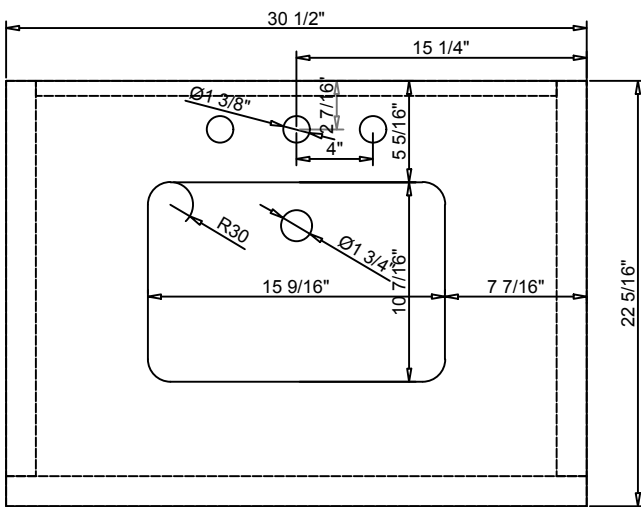

LEXORA®
HOME DECOR & HOME FURNISHINGS

DIMENSIONS

#1

PART LIST

PART #	DESCRIPTION	QUANTITY
A	Countertop	1
B	Backsplash	1
C	Basin	1
D	Door	1
E	Drawer	1
F	Adjustable Shelf	1
G	Shelf holder	4
H	Drawer Glide	3
1	Hardware (Door)	1
2	Metal	1
3	Glide Plastic (back metal)	2
4	hardware (Back Door)	1
5	Plastic (bottom Door)	1
6	Plastic hole (back metal)	3
7	Handle	1

INSTALLATION

A B

INSTALLSTION

#1

(C)

#2

DRAWER

REMOVE