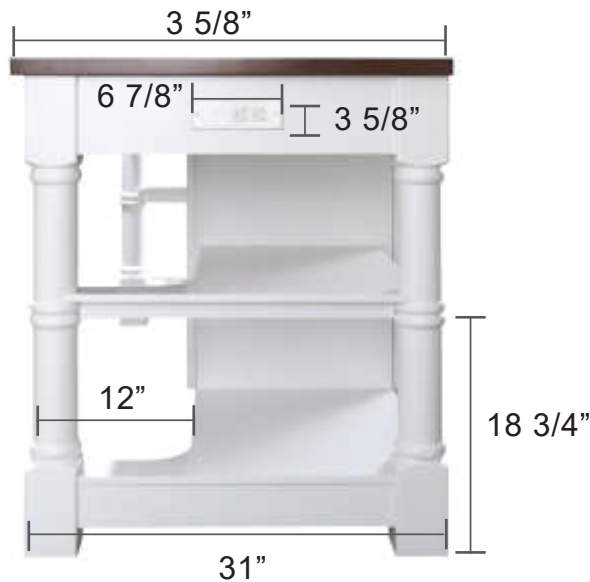

SPECIFICATION SHEET

KD03-80-W

Monterey 80" Kitchen Island

DESIGN
ELEMENT

CONTACT SUPPORT

Email: CS@designelementusa.com

Phone: TOLL-FREE 888-487-4488 (9AM-5PM PST | MONDAY TO FRIDAY)

8715 Boston Place, Rancho Cucamonga CA, 91730