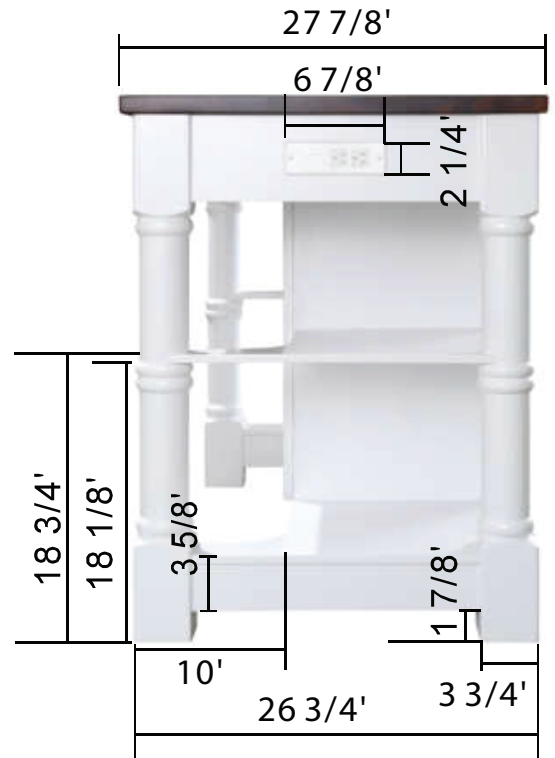

KD03-52-W

Monterey 52" Kitchen Island

DESIGN
ELEMENT

CONTACT SUPPORT

Email: CS@designelementusa.com

Phone: TOLL-FREE 888-487-4488 (9AM-5PM PST | MONDAY TO FRIDAY)

8715 Boston Place, Rancho Cucamonga CA, 91730