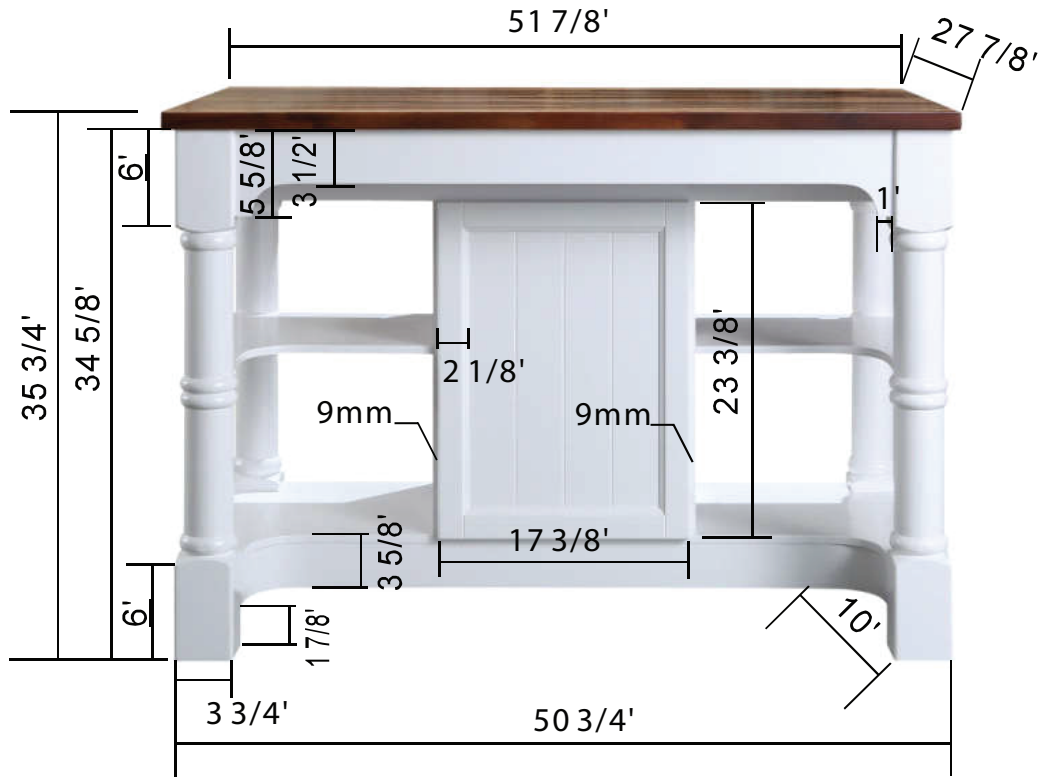

KD03-52-W

Monterey 52" Kitchen Island

DESIGN
ELEMENT

CONTACT SUPPORT

Email: CS@designelementusa.com

Phone: TOLL-FREE 888-487-4488 (9AM-5PM PST | MONDAY TO FRIDAY)

8715 Boston Place, Rancho Cucamonga CA, 91730