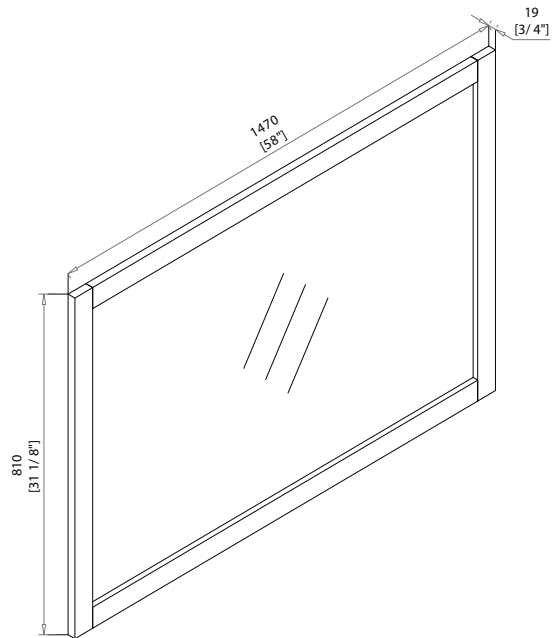

# Jacques 58"

LEXORA®  
HOME DECOR & HOME FURNISHINGS

LEXORA INC

LJ3258WHM  
LJ3258GM  
LJ3258DGM

HARDWARE			
No.	Draw		Qty
A		(Ø8*30)	2
B		(Ø4*50)	2

STEP1

WALL

STEP2