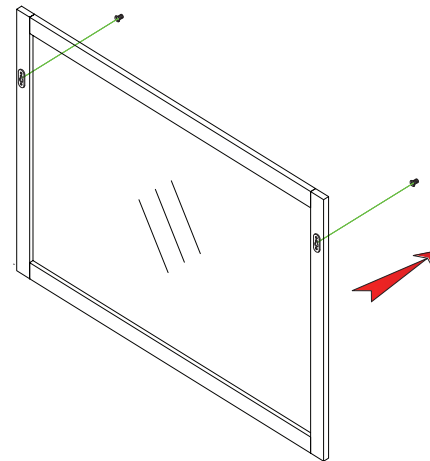

WALL

FINISHED