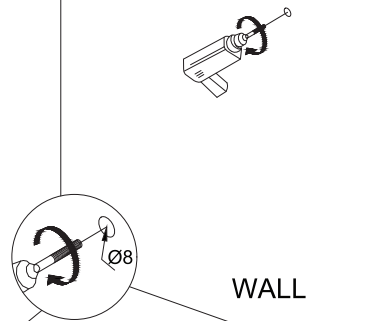

# Jacques 58"

LEXORA®  
HOME DECOR & HOME FURNISHINGS

LEXORA INC

LJ3258WHM  
LJ3258GM  
LJ3258DGM

HARDWARE			
No.	Draw		Qty
A		(Ø8*30)	2
B		(Ø4*50)	2

STEP1

WALL

STEP2