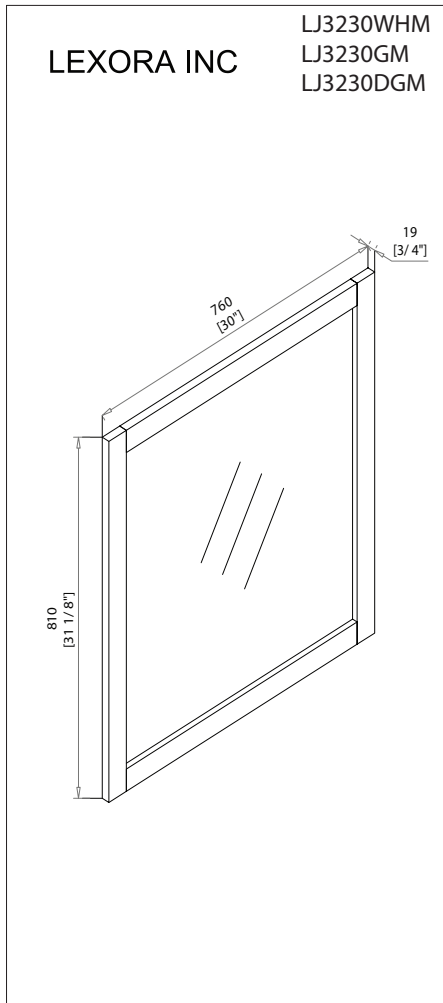

Jacques 30"

LEXORA®
HOME DECOR & HOME FURNISHINGS

HARDWARE			
No.	Draw		Qty
A		(Ø8*30)	2
B		(Ø4*50)	2