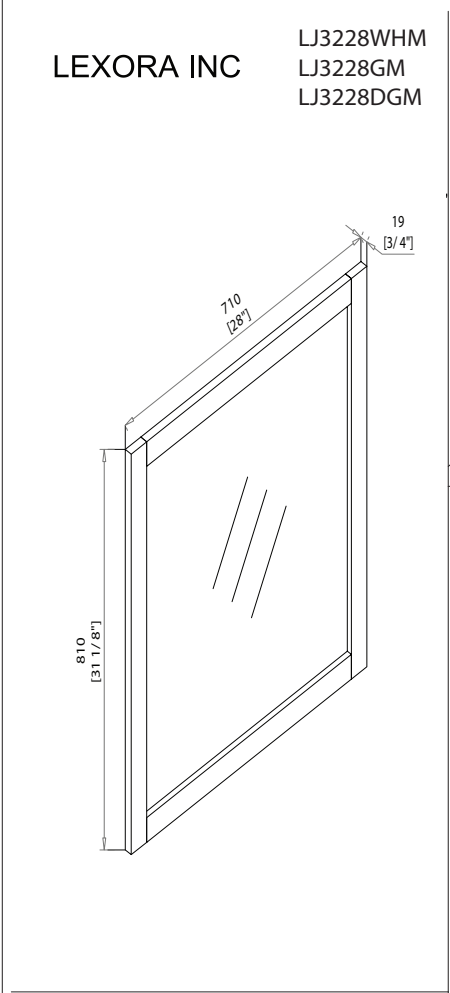

Jacques 28"

LEXORA®
HOME DECOR & HOME FURNISHINGS

HARDWARE			
No.	Draw		Qty
A		(Ø8*30)	2
B		(Ø4*50)	2