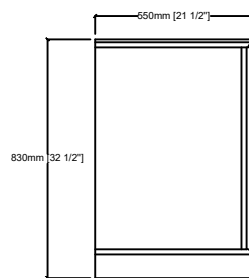

# DUKES 84"

Length: 84"  
Width: 22"  
Height: 34"

MIRROR

TOP

FRONT VIEW

BACK VIEW

SIDE VIEW