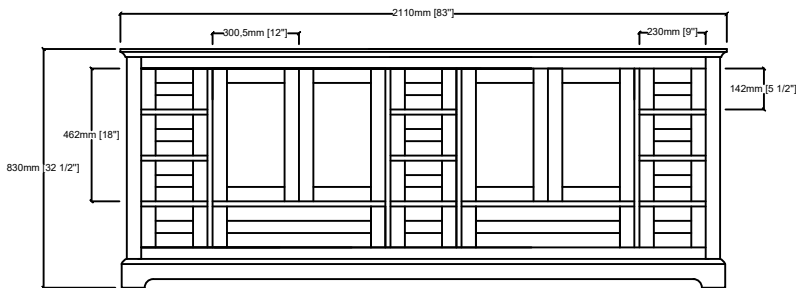

# DUKES 84"

Length: 84"  
Width: 22"  
Height: 34"

MIRROR

TOP

FRONT VIEW

BACK VIEW

SIDE VIEW