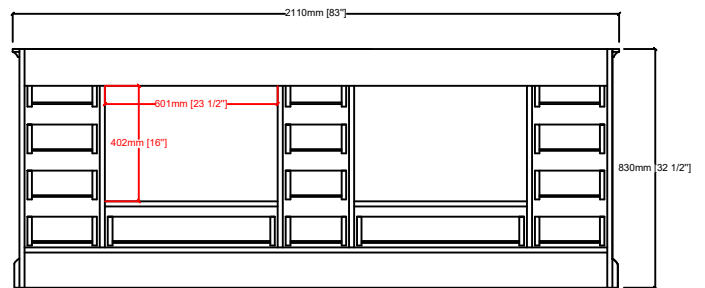

# DUKES 84"

Length: 84"  
Width: 22"  
Height: 34"

MIRROR

TOP

FRONT VIEW

BACK VIEW

SIDE VIEW