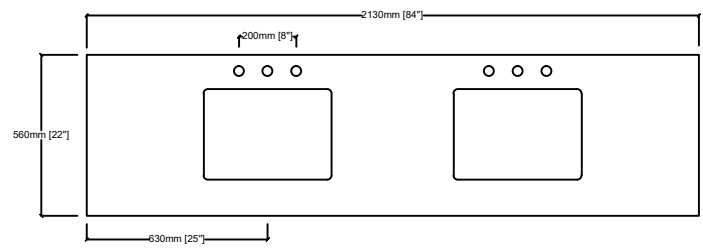

# DUKES 84"

Length: 84"  
Width: 22"  
Height: 34"

MIRROR

TOP

FRONT VIEW

BACK VIEW

SIDE VIEW