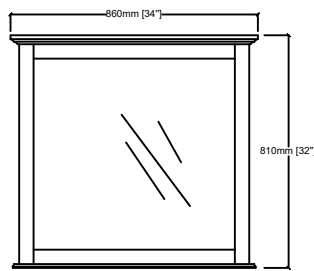

# DUKES 84"

Length: 84"  
Width: 22"  
Height: 34"

MIRROR

TOP

FRONT VIEW

BACK VIEW

SIDE VIEW