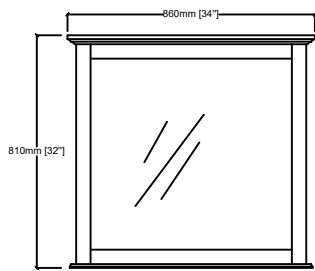

# DUKES 84"

Length: 84"  
Width: 22"  
Height: 34"

MIRROR

TOP

FRONT VIEW

BACK VIEW

SIDE VIEW