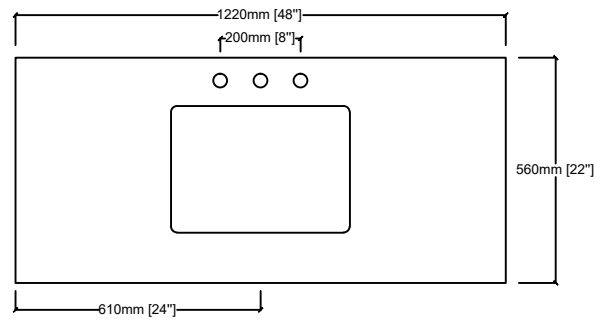

# DUKES 48"

Length: 48"  
Width: 22"  
Height: 34"

MIRROR

TOP

FRONT VIEW

BACK VIEW

SIDE VIEW