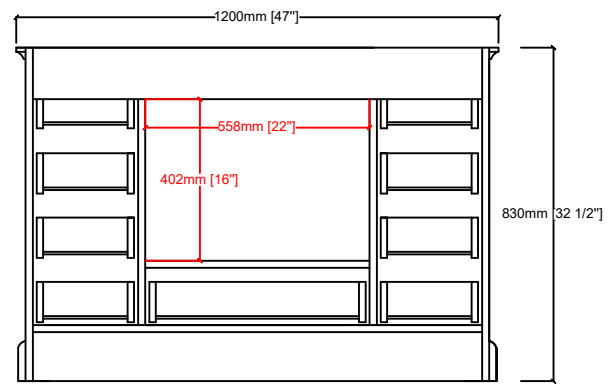

# DUKES 48"

Length: 48"  
Width: 22"  
Height: 34"

MIRROR

TOP

FRONT VIEW

BACK VIEW

SIDE VIEW