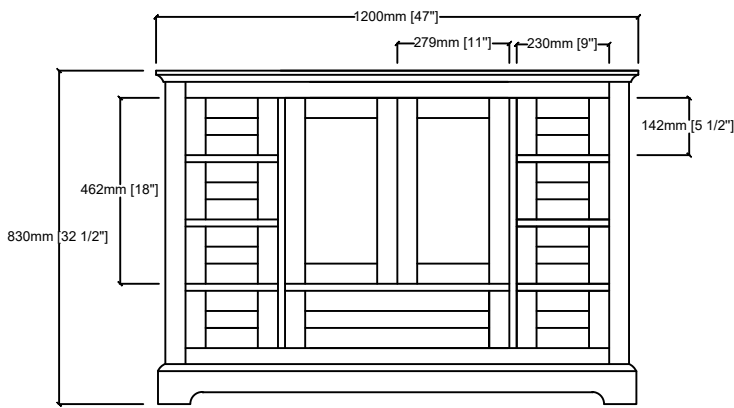

# DUKES 48"

Length: 48"  
Width: 22"  
Height: 34"

MIRROR

TOP

FRONT VIEW

BACK VIEW

SIDE VIEW