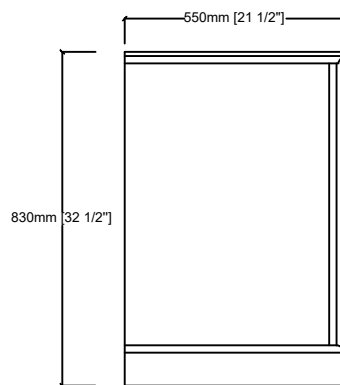

# DUKES 48"

Length: 48"  
Width: 22"  
Height: 34"

MIRROR

TOP

FRONT VIEW

BACK VIEW

SIDE VIEW