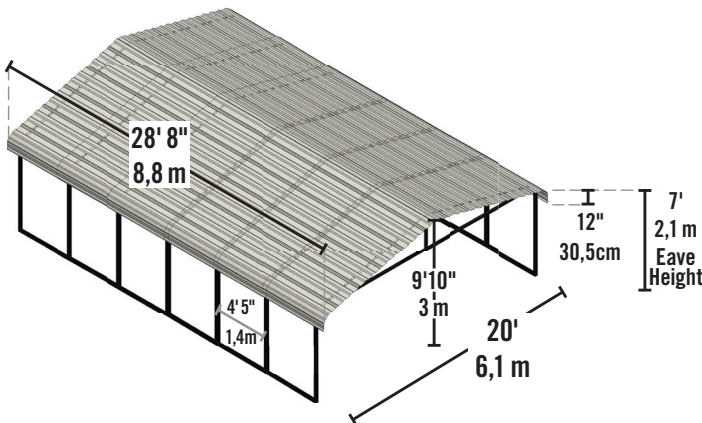

CARPORT

20'W x 29'L x 7' H
6,1 x 8,8 x 2,1 M

Multi-use shelter and carport – perfect for vehicles, boats, outdoor picnic areas and patio furniture.

DESIGNED FOR STRENGTH

2 x 3 in. / 5,1 x 7,6 cm tube / 15-gauge wall thickness delivers wind and snow load strength and stability. Premium black powder coat finish resists rust and corrosion. Rib spacing: 4.5 ft. / 1,4 m.

DESIGNED FOR EASY INSTALLATION

Slip-fit frame connections with pilot holes and self-drilling screws for easy assembly. Ready-to-build right out of the box.

BUILT-TO-LAST ROOF

Horizontal roof panels with 29-gauge painted galvanized steel for corrosion resistance. Rounded eaves for additional protection from elements. 10 in. / 25,4 cm overhang at the gables. Choice of Charcoal or Eggshell roof panels.

Model: CPH202907
CPHC202907

Product:

Exterior Dimensions:
243 x 344.5 x 118 in.
617,2 x 875 x 299,7 cm

Interior Dimensions:
237 x 344.5 x 115 in.
602 x 875 x 292,1 cm

Storage Area:
567 sq. ft. / 52,7 sq. m
4701 cu. ft. / 133,1 cu. m

Box 2: 158 lbs. / 71,8 kg
76.6 x 22.3 x 5.1 in.
194,5 x 56,6 x 13 cm

Box 3: 205 lbs. / 93 kg
76.6 x 22.3 x 7.1 in.
194,5 x 56,6 x 18 cm

Box 4: 229 lbs. / 103,8 kg
76.6 x 22.3 x 7.1 in.
194,5 x 56,6 x 18 cm