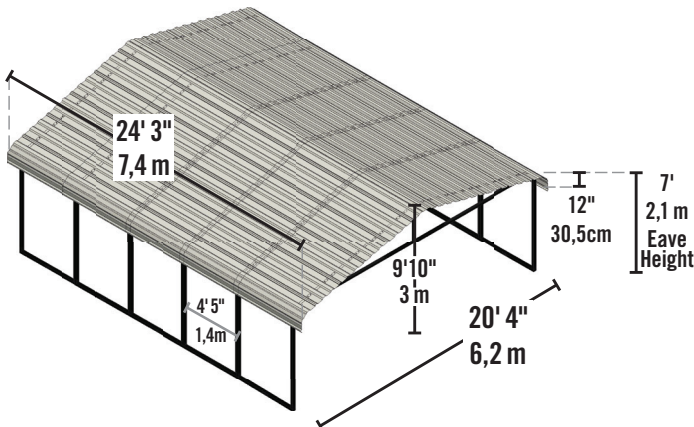

CARPORT

20'W x 24'L x 7' H
6,1 x 7,3 x 2,1 M

Multi-use shelter and carport – perfect for vehicles, boats, tractors, and outdoor picnic areas and patio furniture.

DESIGNED FOR STRENGTH

2 in. / 5,1 cm square tube / 15-gauge wall thickness delivers wind and snow load strength and stability. Premium black powder coat finish resists rust and corrosion. Rib spacing: 4.5 ft. / 1,3 m.

DESIGNED FOR EASY INSTALLATION

Slip-fit frame connections with pilot holes and self-drilling screws for easy assembly. Ready-to-build right out of the box.

BUILT-TO-LAST ROOF

Horizontal roof panels with 29-gauge painted galvanized steel for corrosion resistance. Rounded eaves for additional protection from elements. 10 in. / 25,4 cm overhang at the gables. Choice of Charcoal or Eggshell roof panels.

Model: CPH202407
CPHC202407

Product:

Exterior Dimensions:
243 x 290.75 x 118 in.
617,2 x 738,5 x 299,7 cm

Interior Dimensions:
237 x 290.75 x 115 in.
602 x 738,5 x 292,1 cm

Storage Area:
479 sq. ft. / 44,5 sq. m
3968 cu. ft. / 112,4 cu. m

Box 2: 158 lbs. / 71,8 kg
76.6 x 24.4 x 5.1 in.
194,5 x 56,5 x 13 cm

Box 3: 205 lbs. / 93 kg
76.6 x 24.4 x 7.1 in.
194,5 x 56,5 x 18 cm

Box 4: 229 lbs. / 103,8 kg
76.6 x 24.4 x 7.1 in.
194,5 x 56,5 x 18 cm