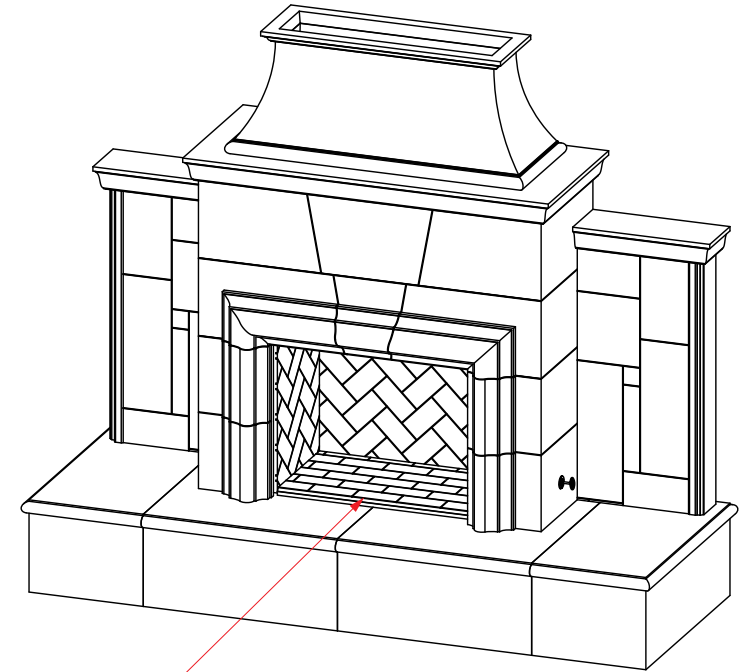

Grand Cordova Fireplace

(w/Rectangle Extended Bullnose Hearth)

Vented Model #: 882-35-x-xx-xxC

Vent-Free Model #: 182-35-x-xx-xxC

Firebox: 33 1/2" w x 19" d x 26 1/2" h

882/182 Grand Cordova Fireplace Specs.

Dimensions:	110" w x 41" d x 95" h
Weight / Pieces:	1900 lbs / 13 pcs
Firebox Dimensions:	33 1/2" w x 19" d x 26 1/2" h