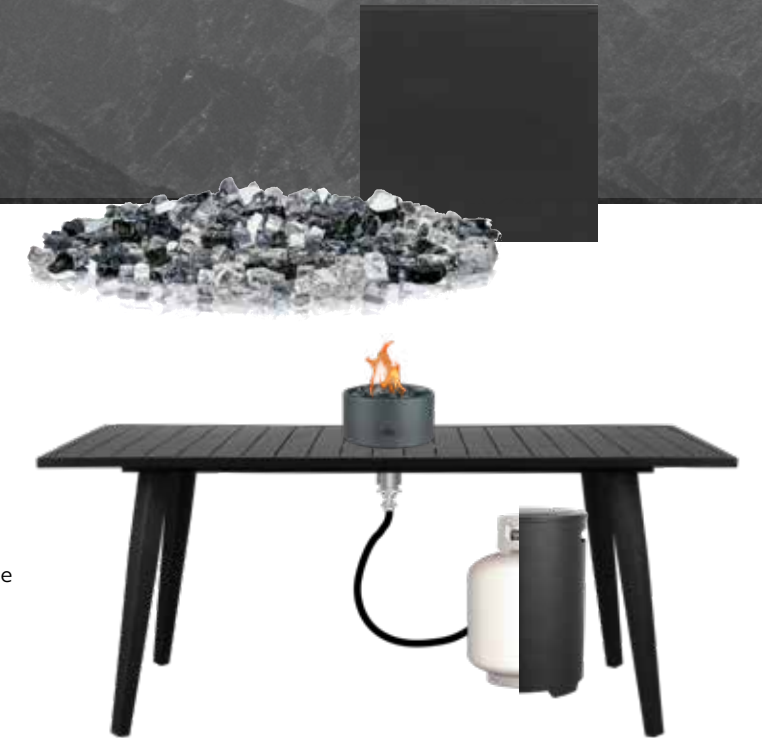

ONYX
UMBRELLA HOLE
TABLE TOP GAS FIRE PIT

Features Quick Disconnect
30,000 BTUs
Pulse Ignition
For use with 20lb propane tank

INCLUDES: Lava Glass®, protective cover, gas hose

FINISH: Faux Concrete
MATERIALS: Envirostone® base

Port: Xiamen / D