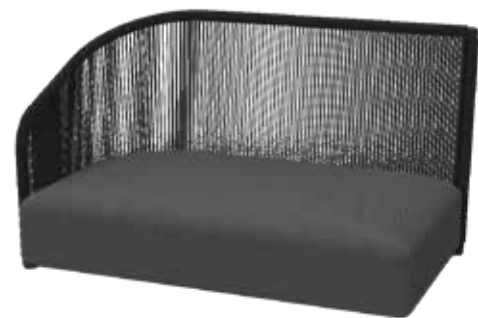

ONYX
Sectional Set

INCLUDES:
Sofa

LxWxH":37x59.5x34

Chase

LxWxH":80x45.5x34

FINISH: powder coated
MATERIALS: aluminum frame and sunbrella fabric, Rope Weaving

Two-piece coffee table

LxWxH":39.3x28.9x13.8

LxWxH":45.2x35.4x18.1

FINISH: Powder Coat
MATERIALS: Glass, Aluminum Frame, Rope Weaving