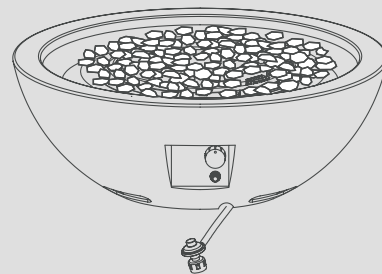

FIRE PIT

Fire pits act as a warming centerpiece for outdoor seating areas. With low smoke and adjustable heat output, they can be enjoyed comfortably for hours.

BENEFITS

Guests might be considering these benefits when choosing gas heating

SMOKE FREE

No lingering smell and easier on the respiratory system.

FLAME CONTROL

Easily accessible knob puts you in control of the flame size and heat output

ENVIRONMENTALLY FRIENDLY

Gas flame produces up to 99% less emissions than wood burning.

NO ASH TO CLEAN UP

Enjoy beautiful LavaGlass® or FireStone™ filler instead of wood or coal, and the mess it leaves behind.