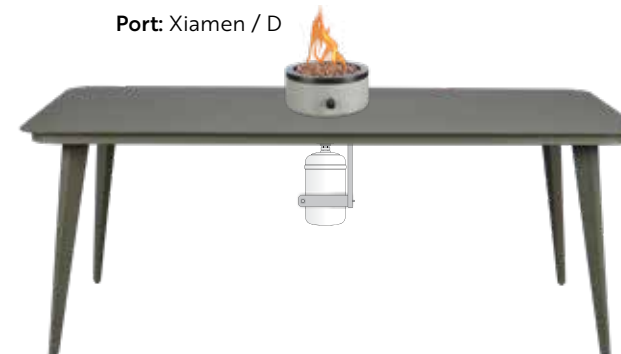

ITEM NO. 59426

LUNAR
Square Umbrella Hole
Table Top Fire Pit

LxWxH": 10x10x4.70

Case Pack: 1
40HCQ: 2128