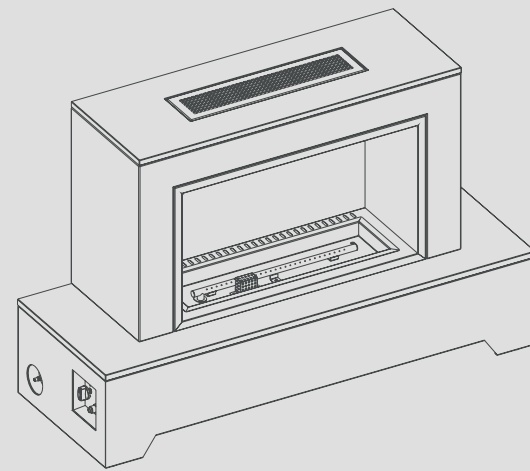

Fina OUTDOOR GAS HEATING

KEY PURCHASING FACTORS

While all of our gas heating products add warmth and light to your outdoor space, the correct placement ensures that expectations are met.

FIRE BOWLS for umbrella holes

With simple assembly and installation, our tabletop umbrella hole fire bowls are a great enhancement for any outdoor patio table, with an umbrella hole.

Each umbrella hole fire bowl connection fits a standard umbrella hole, connecting to a propane tank beneath the table.

FIRE COLUMNS

Fire columns are a beautiful way to add structure to an outside entry way or pool area. Our fire columns come in a variety of styles to complement outdoor living spaces, pairing well as a secondary heat and light source to a fire table or fire pit.

FIREPLACE

Create an outdoor living room by anchoring your seating area with a fireplace. Available in a variety of colors and finishes, our outdoor fireplaces can easily match any style.