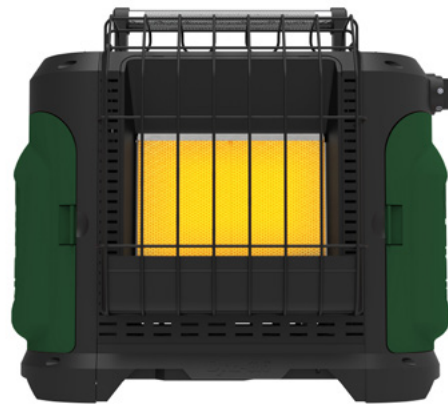

- Fueled by Two 1 lb LP tank
- Swivel Valve for easy tank replacement
- Piezo Ignition
- Continuously Variable Heat Settings
- Oxygen Depletion Sensor for Safe Indoor Emergency Heating
- Tip Switch for Safety

MODEL NUMBER: HA18G
BTU: 5,500 - 18,000
☒ HEATS UP TO 450 SQ.FT.

- Fueled by Two 1 lb LP tank
- Swivel Valve for easy tank replacement
- Piezo Ignition
- Continuously Variable Heat Settings
- Oxygen Depletion Sensor for Safe Indoor Emergency Heating
- Tip Switch for Safety

MODEL NUMBER: HA4K
BTU: 4,200
☒ HEATS UP TO 100 SQ.FT.