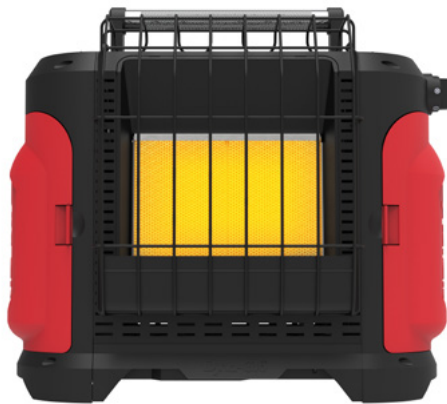

- Fueled by One 1 lb LP tank
- Swivel Valve for easy tank replacement
- Piezo Ignition
- Continuously Variable Heat Settings
- Oxygen Depletion Sensor for Safe Indoor Emergency Heating
- Tip Switch for Safety

MODEL NUMBER: HA18R
BTU: 5,500 - 18,000
☒ HEATS UP TO 450 SQ.FT.