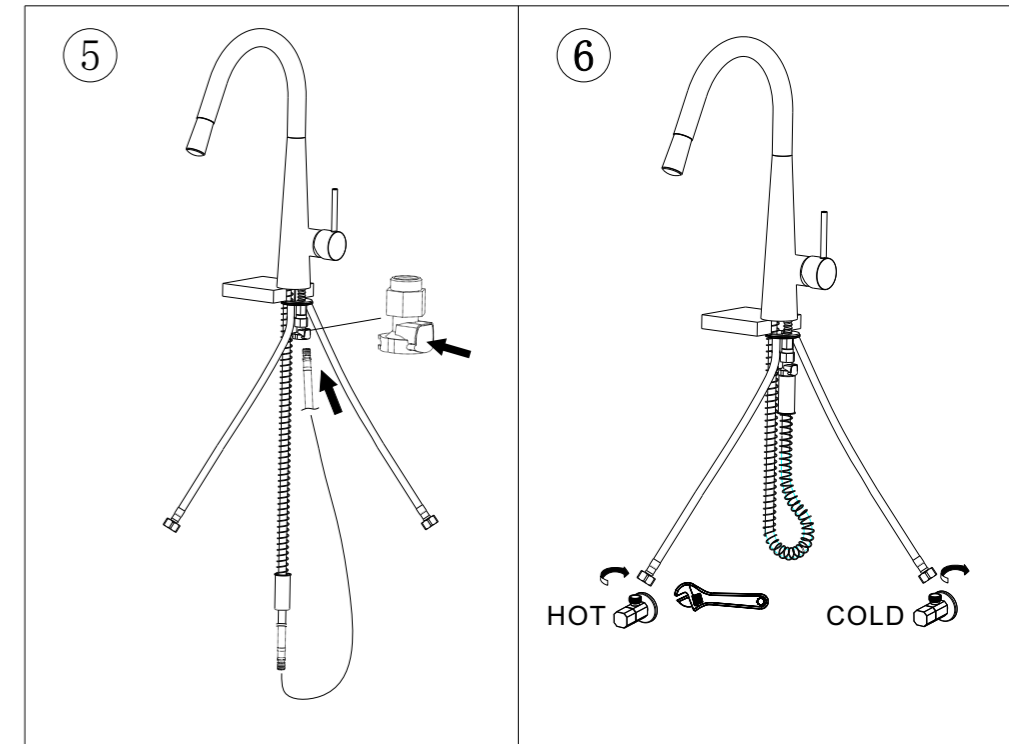

Pullout Kitchen Faucet Installation

iBath

Product Specification Minimum Pressure 1.0bar Maximum Pressure 6.0bar	

Counter Balance Pullout Spout

<p>1</p>	<p>2</p>
----------	----------

<p>3</p>	<p>4</p>
<p>5</p>	<p>6</p>

i Bath

Spring Load Pullout Spout

Cleaning

All surfaces should be cleaned using a clean damp cloth. No abrasive cleaning agents or materials should be used.

Flexible Connecting Pipes

Care must be taken when connecting the flexible connection pipes to the household pipework to ensure they do not bend sharply and kink or twist.

⚠ Important: Failure to follow these guidelines may result in poor performance and damage to the flexible connecting pipes.