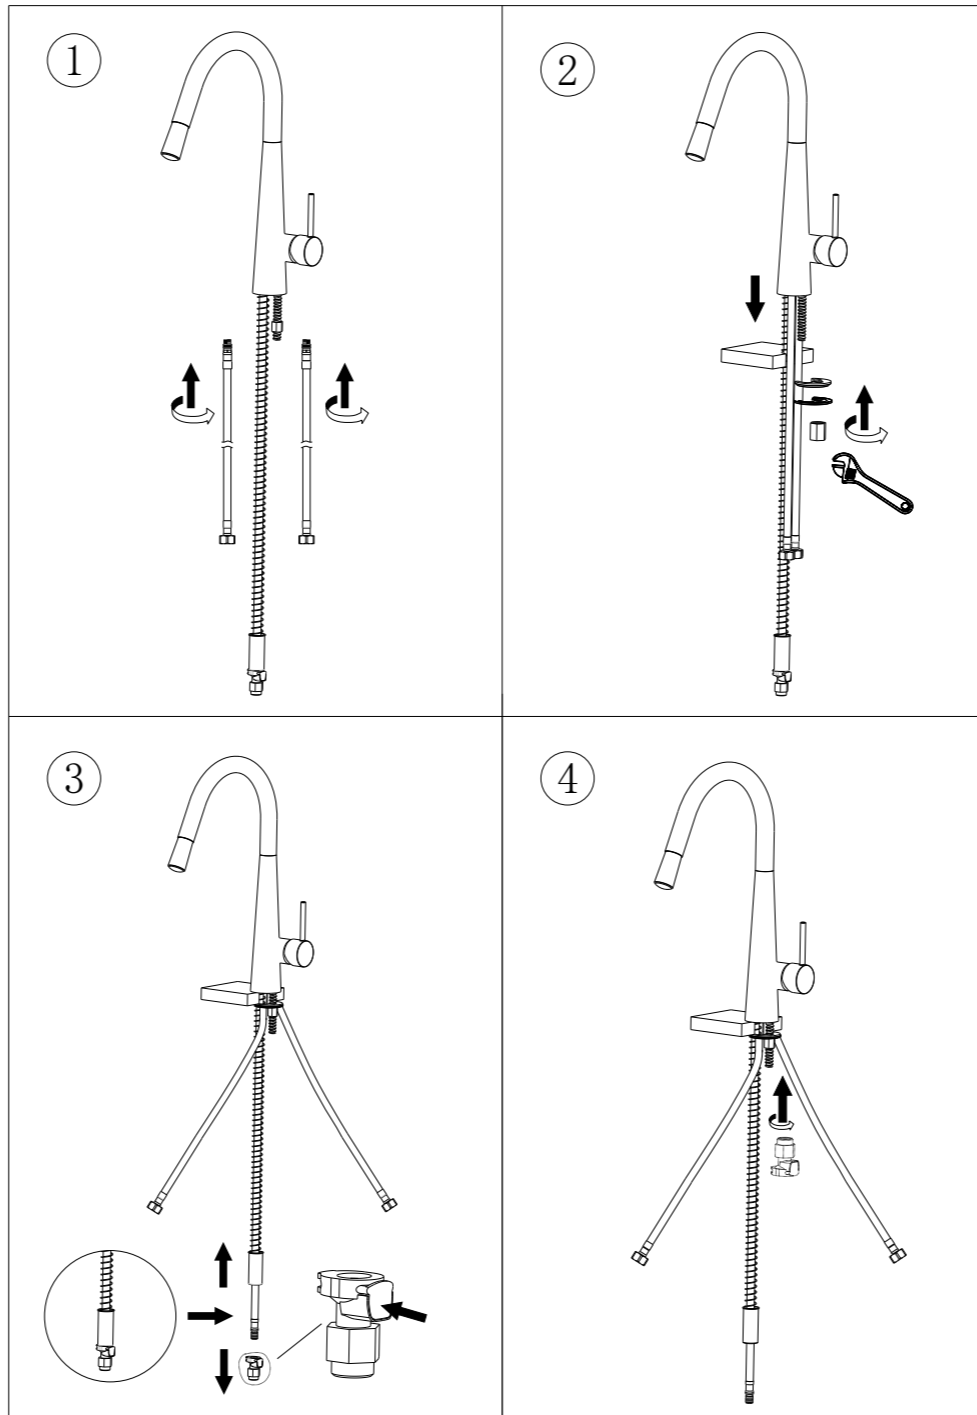

Pullout Kitchen Faucet Installation

iBath

Product Specification Minimum Pressure 1.0bar Maximum Pressure 6.0bar	

Counter Balance Pullout Spout

<p>1</p>	<p>2</p>
----------	----------

<p>3</p>	<p>4</p>
<p>5</p>	<p>6</p>

i Bath

Spring Load Pullout Spout

Cleaning

All surfaces should be cleaned using a clean damp cloth. No abrasive cleaning agents or materials should be used.

Flexible Connecting Pipes

Care must be taken when connecting the flexible connection pipes to the household pipework to ensure they do not bend sharply and kink or twist.

⚠ Important: Failure to follow these guidelines may result in poor performance and damage to the flexible connecting pipes.