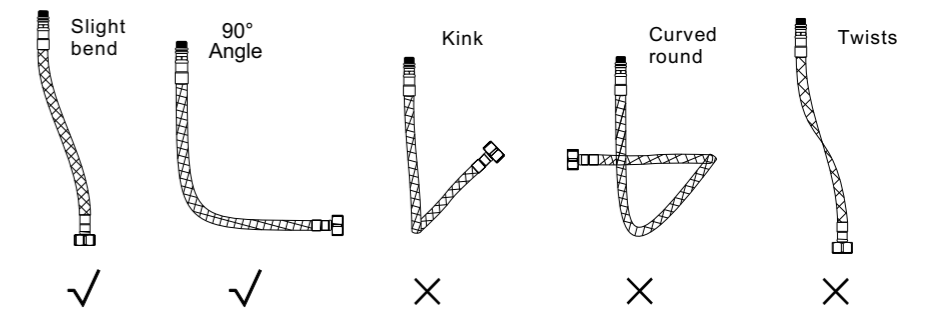

Pullout Kitchen Faucet Installation

iBath

Product Specification Minimum Pressure 1.0bar Maximum Pressure 6.0bar	

Counter Balance Pullout Spout

<p>1</p>	<p>2</p>
----------	----------

<p>3</p>	<p>4</p>
<p>5</p>	<p>6</p>

i Bath

Spring Load Pullout Spout

Cleaning

All surfaces should be cleaned using a clean damp cloth. No abrasive cleaning agents or materials should be used.

Flexible Connecting Pipes

Care must be taken when connecting the flexible connection pipes to the household pipework to ensure they do not bend sharply and kink or twist.

⚠ Important: Failure to follow these guidelines may result in poor performance and damage to the flexible connecting pipes.