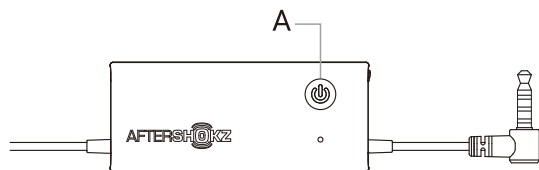

SPORTZ Titanium

with Mic

User Guide

PAK-MU000243R

ENGLISH

Register your product

We've got your back against damages. Register your Sportz Titanium at bit.ly/RegisterSportzTitanium

Power Button (A)	
Function	Action
Power on	Press and hold the power button for 2 seconds
Power off	Press and hold the power button for 2 seconds