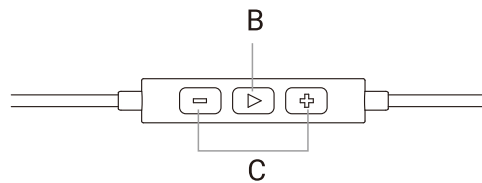

SPORTZ Titanium

with Mic

User Guide

PAK-MU000243R

ENGLISH

Register your product

We've got your back against damages. Register your Sportz Titanium at bit.ly/RegisterSportzTitanium

Power Button (A)	
Function	Action
Power on	Press and hold the power button for 2 seconds
Power off	Press and hold the power button for 2 seconds