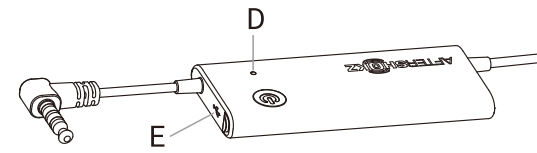

SPORTZ Titanium

with Mic

User Guide

PAK-MU000243R

ENGLISH

Register your product

We've got your back against damages. Register your Sportz Titanium at bit.ly/RegisterSportzTitanium

Power Button (A)	
Function	Action
Power on	Press and hold the power button for 2 seconds
Power off	Press and hold the power button for 2 seconds