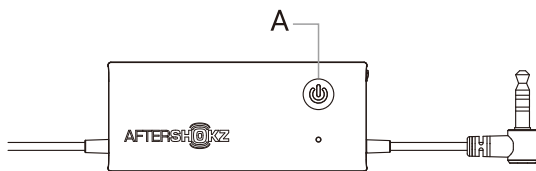

SPORTZ Titanium

User Guide

ENGLISH

Register your product

We've got your back against damages. Register your Sportz Titanium at bit.ly/RegisterSportzTitanium

Power Button (A)

Function	Action
Power on	Press and hold the power button for 2 seconds
Power off	Press and hold the power button for 2 seconds

LED Indicator (B)

Function	Action
Solid red	Charging
Solid blue	Charging complete
Flashing red every 4 seconds	Low battery

USB Charging Port (C)

Charge the headphones with the included micro-USB charging cable. The LED indicator will turn blue when charging is complete.