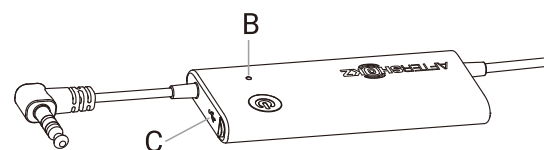

SPORTZ Titanium

User Guide

ENGLISH

Register your product

We've got your back against damages. Register your Sportz Titanium at bit.ly/RegisterSportzTitanium

Power Button (A)

Function	Action
Power on	Press and hold the power button for 2 seconds
Power off	Press and hold the power button for 2 seconds

LED Indicator (B)

Function	Action
Solid red	Charging
Solid blue	Charging complete
Flashing red every 4 seconds	Low battery

USB Charging Port (C)

Charge the headphones with the included micro-USB charging cable. The LED indicator will turn blue when charging is complete.