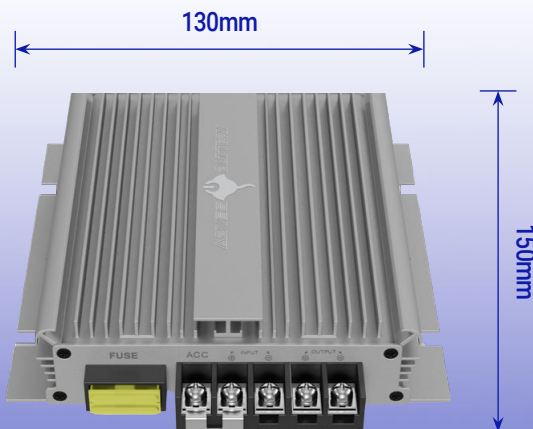

KEY BENEFITS:

- **Smart chip protection, anti-overheating, overcurrent protection:**
  Monitors the converter status (charge, discharge, current, temperature, etc.).
- **Anti-shock, anti-drop, anti-moisture, anti-dust:**
  Can monitor the product status (charge, discharge, current, temperature, cycle life, etc.) and change the data for different applications.
- **Internal resistance capacitor filter to withstand high temperature:**
  The converter features proprietary technology that monitors temperature, requiring no additional components. The entire process of temperature controlled is completely seamless. Large external fins help to dissipate heat.
- **Non-isolated connection between Input and Output:**
  Current is able to flow directly between the two sides as they share a common ground. Connections are more space-efficient due to their compact design.
- **Waterproof IP67:**
  IP67 represents one of the highest levels of protection offered by an IP rating. This rating provides: Complete protection against ingress of dust and airborne particles. Protection against water and liquids, up to and including immersion in up to one meter of water.

MARKET APPLICATIONS:

DIMENSIONS: