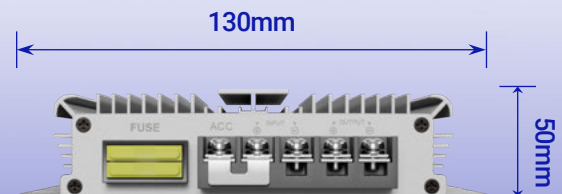

KEY BENEFITS:

- **Smart chip protection, anti-overheating, overcurrent protection:**
  Monitors the converter status (charge, discharge, current, temperature, etc.).
- **Anti-shock, anti-drop, anti-moisture, anti-dust:**
  Can monitor the product status (charge, discharge, current, temperature, cycle life, etc.) and change the data for different applications.
- **Internal resistance capacitor filter to withstand high temperature:**
  The converter features proprietary technology that monitors temperature, requiring no additional components. The entire process of temperature controlled is completely seamless. Large external fins help to dissipate heat.
- **Non-isolated connection between Input and Output:**
  Current is able to flow directly between the two sides as they share a common ground. Connections are more space-efficient due to their compact design.
- **Waterproof IP67:**
  IP67 represents one of the highest levels of protection offered by an IP rating. This rating provides: Complete protection against ingress of dust and airborne particles. Protection against water and liquids, up to and including immersion in up to one meter of water.

MARKET APPLICATIONS:

DIMENSIONS: