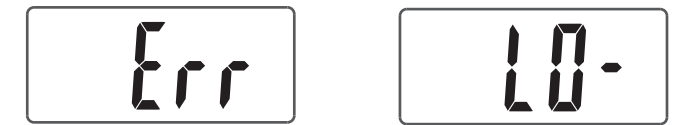

USE SUGGESTIONS

1. Display "Err" means that the maximum weighing weight is exceeded.
2. The "LO-" flashing indicates that the battery is low. Please replace the battery in time.