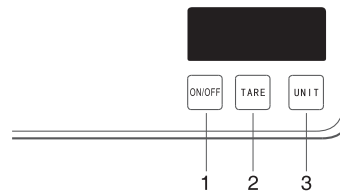

The kitchen scale contains a built-in battery, When the battery runs out, you can use 2 AAA battery or USB cable to charge.

DISPLAY DESCRIPTION

1

KEY FUNCTION

1. "ON/OFF" button: It can be turned on and off. In the off state, press the "ON/OFF" button to turn it on. In the power on state, press and hold the "ON/OFF" button to turn it off.
2. "TARE" button: Place the carrier under the scale body (if there is a carrier tray), press the "TARE" button to perform the tare operation. The scale can be weighted after the zero is displayed.
3. "UNIT" button: This product has a variety of units for users to choose, press: "UNIT" button for cycle selection

5. Tare function: The object is placed on the scale body (or on the load plate) for weighing, and the LCD screen will display the weight of the object. If the container is placed on the glass table, the LCD will display the weight of the container. Press the "TARE" button to peel the skin, the LCD will enter the clear state, and the object to be weighed will be placed in the container. The LCD display is the weight of the object.