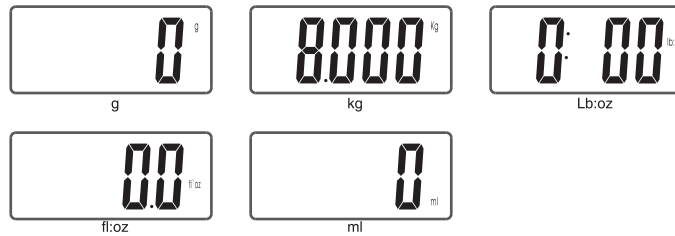

TECHNICAL PARAMETERS AND IMPLEMENTATION STANDARDS

Product Name: Kitchen Scale Weighing range: 3g----15000g
 Product model: K7H Accuracy: 1g
 Power supply mode: 2 x 1.5V AAA Product error: ± 2%+1g

BATTERY INSTALLATION METHOD

The kitchen scale contains a built-in battery, When the battery runs out, you can use 2 AAA battery or USB cable to charge.

DISPLAY DESCRIPTION

1

KEY FUNCTION

1. "ON/OFF" button: It can be turned on and off. In the off state, press the "ON/OFF" button to turn it on. In the power on state, press and hold the "ON/OFF" button to turn it off.
2. "TARE" button: Place the carrier under the scale body (if there is a carrier tray), press the "TARE" button to perform the tare operation. The scale can be weighted after the zero is displayed.
3. "UNIT" button: This product has a variety of units for users to choose, press: "UNIT" button for cycle selection

WEIGHING INSTRUCTIONS

1. Place the product on a hard horizontal surface.
2. Place the carrier on the scale.
3. Press the "ON/OFF" button to turn it on. After powering on, press "ON/OFF" to turn it off.
4. Wait for the display to display "0" before you can start weighing. Press the "UNIT" button to perform unit conversion. Specifically, there are five conversion units as follows.

5. Tare function: The object is placed on the scale body (or on the load plate) for weighing, and the LCD screen will display the weight of the object. If the container is placed on the glass table, the LCD will display the weight of the container. Press the "TARE" button to peel the skin, the LCD will enter the clear state, and the object to be weighed will be placed in the container. The LCD display is the weight of the object.