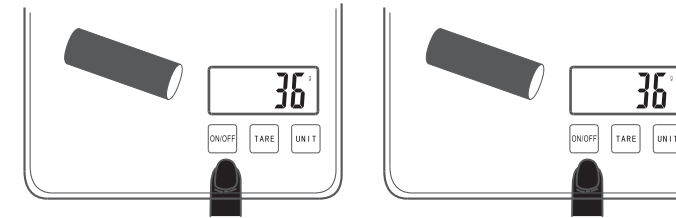

USE SUGGESTIONS

1. Display "Err" means that the maximum weighing weight is exceeded.
2. The "LO-" flashing indicates that the battery is low. Please replace the battery in time.