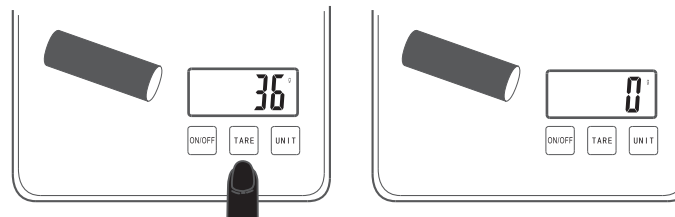

TECHNICAL PARAMETERS AND IMPLEMENTATION STANDARDS

Product Name: Kitchen Scale Weighing range: 3g----15000g
 Product model: K7H Accuracy: 1g
 Power supply mode: 2 x 1.5V AAA Product error: ± 2%+1g

BATTERY INSTALLATION METHOD

The kitchen scale contains a built-in battery, When the battery runs out, you can use 2 AAA battery or USB cable to charge.

DISPLAY DESCRIPTION

1

KEY FUNCTION

1. "ON/OFF" button: It can be turned on and off. In the off state, press the "ON/OFF" button to turn it on. In the power on state, press and hold the "ON/OFF" button to turn it off.
2. "TARE" button: Place the carrier under the scale body (if there is a carrier tray), press the "TARE" button to perform the tare operation. The scale can be weighted after the zero is displayed.
3. "UNIT" button: This product has a variety of units for users to choose, press: "UNIT" button for cycle selection

WEIGHING INSTRUCTIONS

1. Place the product on a hard horizontal surface.
2. Place the carrier on the scale.
3. Press the "ON/OFF" button to turn it on. After powering on, press "ON/OFF" to turn it off.
4. Wait for the display to display "0" before you can start weighing. Press the "UNIT" button to perform unit conversion. Specifically, there are five conversion units as follows.

5. Tare function: The object is placed on the scale body (or on the load plate) for weighing, and the LCD screen will display the weight of the object. If the container is placed on the glass table, the LCD will display the weight of the container. Press the "TARE" button to peel the skin, the LCD will enter the clear state, and the object to be weighed will be placed in the container. The LCD display is the weight of the object.