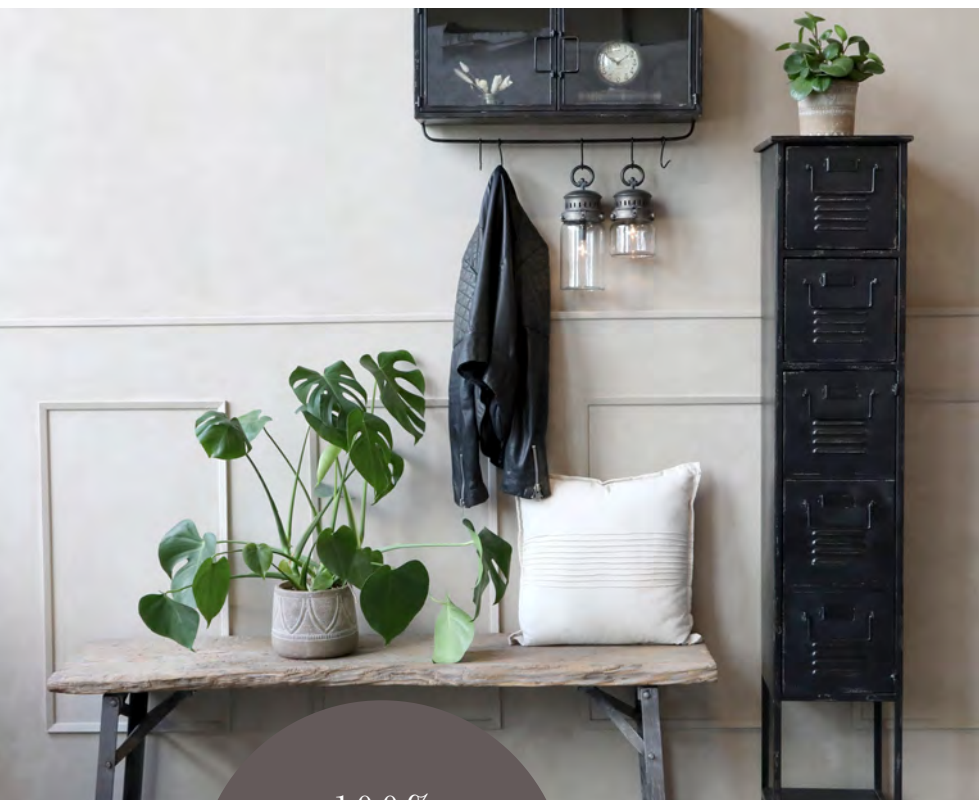

# Chair & Stools

41371-24 / 2 pcs  
Factory Chair  
H86/L37/W36 cm  
Antique coal

40184-24 / 4 pcs  
Old Stool w. wooden seat  
H57/L29/W29 cm  
Antique black

40128-24 / 2 pcs  
Stool w. print  
H53/D30 cm  
Antique black