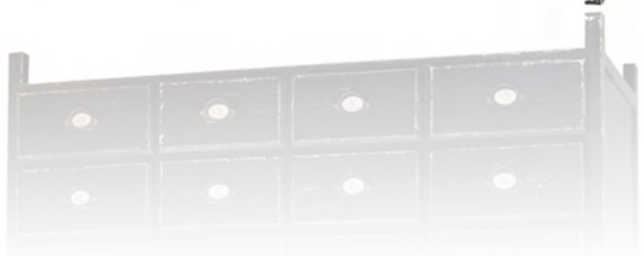

BEST
SELLER

40047-00 / 1 pc
Cabinet w. 6 doors
w. black top
H100/L123/W35 cm
Sand

BEST
SELLER

40125-24 / 1 pc
Grocer's Table
H89/L152/W47 cm
Antique black