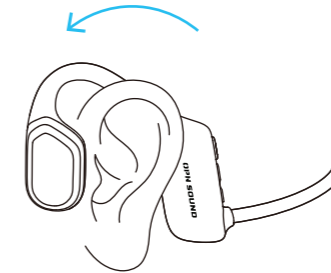

Earplugs

1 GETTING STARTED: CHARGE

Attach the included magnetic charger.
The LED will be green when charging
and turn white when fully charged.

2 GETTING STARTED: PAIR

Press and hold for 3 seconds to power on and SWYM will automatically enter pairing mode.

Navigate to your devices Bluetooth® settings and select SWYM.

3 GETTING STARTED: WEAR

Loop headphones over and behind ears.

CONTROLS

- Power on/off: Press and hold for 3 secs
- Play/pause: Press 1x
- Answer/end call: Press 1x
- Reject call: Press 2x
- Voice assistant: Press 3x
- Toggle BT/MP3 mode: Press 2x
- Restore factory settings: While off, press and hold for 10 secs