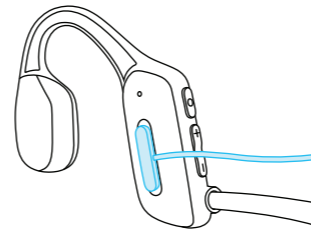

SWYM MANUAL

OPN SOUND™

SWYM USER MANUAL

Scan for more languages
opnsound.com/pages/manuals

WHAT'S IN THE BOX

SWYM headphones

Carrying pouch

2 Charging cables

Earplugs

1 GETTING STARTED: CHARGE

Attach the included magnetic charger.
The LED will be green when charging
and turn white when fully charged.

2 GETTING STARTED: PAIR

Press and hold for 3 seconds to power on and SWYM will automatically enter pairing mode.