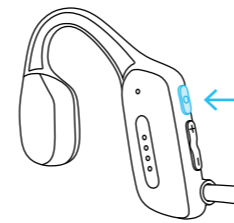

SWYM MANUAL

OPN SOUND™

SWYM USER MANUAL

Scan for more languages
opnsound.com/pages/manuals

WHAT'S IN THE BOX

SWYM headphones

Carrying pouch

2 Charging cables

Earplugs

1 GETTING STARTED: CHARGE

Attach the included magnetic charger.
The LED will be green when charging
and turn white when fully charged.

2 GETTING STARTED: PAIR

Press and hold for 3 seconds to power on and SWYM will automatically enter pairing mode.