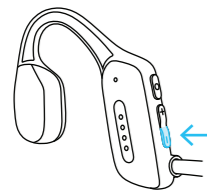

Earplugs

1 GETTING STARTED: CHARGE

Attach the included magnetic charger.
The LED will be green when charging
and turn white when fully charged.

2 GETTING STARTED: PAIR

Press and hold for 3 seconds to power on and SWYM will automatically enter pairing mode.

Navigate to your devices Bluetooth® settings and select SWYM.

3 GETTING STARTED: WEAR

Loop headphones over and behind ears.

CONTROLS

- Power on/off: Press and hold for 3 secs
- Play/pause: Press 1x
- Answer/end call: Press 1x
- Reject call: Press 2x
- Voice assistant: Press 3x
- Toggle BT/MP3 mode: Press 2x
- Restore factory settings: While off, press and hold for 10 secs

CONTROLS CONTINUED

- Volume up: Press 1x
- Previous track: Press and hold for 3 secs

- Volume down: Press 1x
- Next song: Press and hold for 3 secs

ADD MUSIC TO YOUR HEADPHONES

Connect your headphones to your computer using the including USB cable.