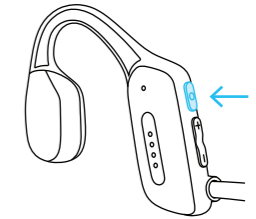

Earplugs

1 GETTING STARTED: CHARGE

Attach the included magnetic charger.
The LED will be green when charging
and turn white when fully charged.

2 GETTING STARTED: PAIR

Press and hold for 3 seconds to power on and SWYM will automatically enter pairing mode.

Navigate to your devices Bluetooth® settings and select SWYM.

3 GETTING STARTED: WEAR

Loop headphones over and behind ears.

CONTROLS

- Power on/off: Press and hold for 3 secs
- Play/pause: Press 1x
- Answer/end call: Press 1x
- Reject call: Press 2x
- Voice assistant: Press 3x
- Toggle BT/MP3 mode: Press 2x
- Restore factory settings: While off, press and hold for 10 secs

CONTROLS CONTINUED

- Volume up: Press 1x
- Previous track: Press and hold for 3 secs

- Volume down: Press 1x
- Next song: Press and hold for 3 secs

ADD MUSIC TO YOUR HEADPHONES

Connect your headphones to your computer using the including USB cable.