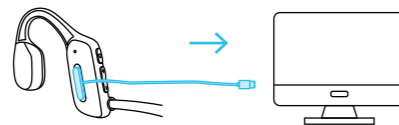

CONTROLS CONTINUED

- Volume up: Press 1x
- Previous track: Press and hold for 3 secs

- Volume down: Press 1x
- Next song: Press and hold for 3 secs

ADD MUSIC TO YOUR HEADPHONES

Connect your headphones to your computer using the including USB cable.

Drag and drop your MP3 or WAV files into the SWYM folder on your desktop.

Once finished, eject the SWYM folder from your computer.

SPECIFICATIONS

Speaker type	Bone conduction
Bluetooth	v5.2
MP3 Storage	8GB
Battery life	6 hours
Standby time	160 hours
Charge time	1.5 hours
Weight	29g
Frequency response	20Hz-20KHz
Sensitivity	105 ± 3dB
Waterproof rating	IP68
Wireless range	30 ft (10 meters)