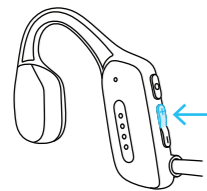

Earplugs

1 GETTING STARTED: CHARGE

Attach the included magnetic charger.
The LED will be green when charging
and turn white when fully charged.

2 GETTING STARTED: PAIR

Press and hold for 3 seconds to power on and SWYM will automatically enter pairing mode.

Navigate to your devices Bluetooth® settings and select SWYM.

3 GETTING STARTED: WEAR

Loop headphones over and behind ears.

CONTROLS

- Power on/off: Press and hold for 3 secs
- Play/pause: Press 1x
- Answer/end call: Press 1x
- Reject call: Press 2x
- Voice assistant: Press 3x
- Toggle BT/MP3 mode: Press 2x
- Restore factory settings: While off, press and hold for 10 secs

CONTROLS CONTINUED

- Volume up: Press 1x
- Previous track: Press and hold for 3 secs

- Volume down: Press 1x
- Next song: Press and hold for 3 secs

ADD MUSIC TO YOUR HEADPHONES

Connect your headphones to your computer using the including USB cable.