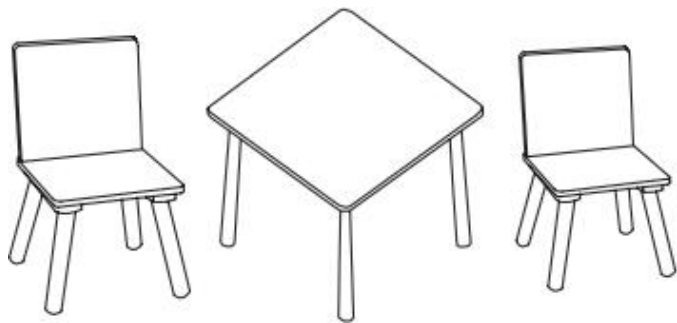

TFLH011 DOG AND CAT TABLE AND CHAIRS SET

TOOLS REQUIRED:

- 1.Cross Screwdriver(not supplied)
- 2.Slotted Screwdriver(not supplied)

WARNING – ASSEMBLY BY ADULTS ONLY

CARE/CLEANING INSTRUCTIONS:

- Wipe furniture with a soft dry cloth, do not use paper as this may be abrasive to the finish
- The unit should be cleaned with a damp cloth and dried with a dry cloth
- Do not use bleach or chemical solutions to clean product
- Do not expose to sunlight or other heat sources for a prolonged period
- Products should not be stored or left outside
- Periodically check the tightening of screws