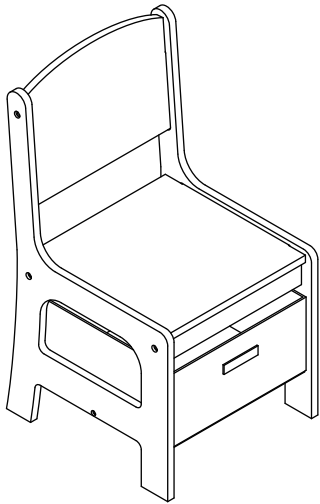

① ×2

② ×2

③ ×1

④ ×1

⑤ ×2

⑥ ×2

⑦ ×2

⑧ ×1

⑨ ×2

⑩ ×2

⑪ ×2

⑫ ×2

⑬ ×2

⑭ ×4

⑮ ×2

⑯ ×2

⑰ ×2

A×4

B×4

C×26

D×26

E×4

F×30

G×12

H×6