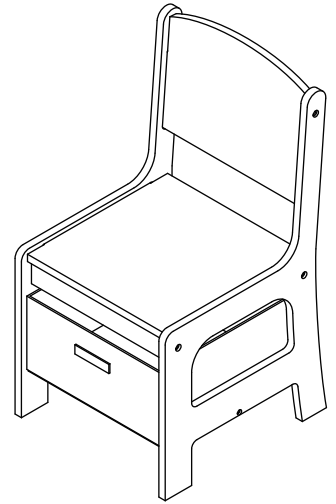

① ×2

② ×2

③ ×1

④ ×1

⑤ ×2

⑥ ×2

⑦ ×2

⑧ ×1

⑨ ×2

⑩ ×2

⑪ ×2

⑫ ×2

⑬ ×2

⑭ ×4

⑮ ×2

⑯ ×2

⑰ ×2

A×4

B×4

C×26

D×26

E×4

F×30

G×12

H×6