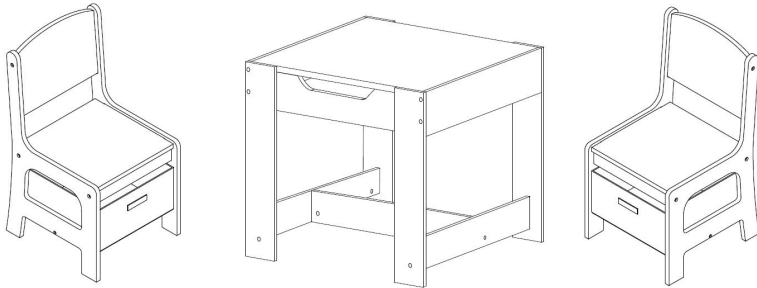

TF5412-W WHITE TABLE & CHAIR SET / PINK BIN

TOOLS REQUIRED:

1. Cross Screwdriver(not supplied)
2. Slotted Screwdriver(not supplied)

WARNING – ASSEMBLY BY ADULTS ONLY

CARE/CLEANING INSTRUCTIONS:

- Wipe furniture with a soft dry cloth, do not use paper as this may be abrasive to the finish
- The unit should be cleaned with a damp cloth and dried with a dry cloth
- Do not use bleach or chemical solutions to clean product
- Do not expose to sunlight or other heat sources for a prolonged period
- Products should not be stored or left outside
- Periodically check the tightening of screws