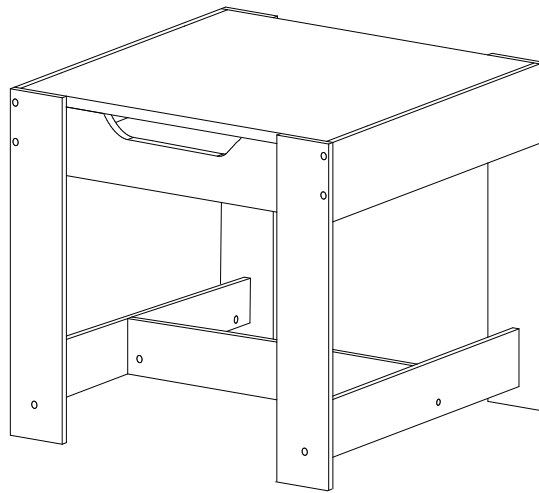

① ×2

② ×2

③ ×1

④ ×1

⑤ ×2

⑥ ×2

⑦ ×2

⑧ ×1

⑨ ×2

⑩ ×2

⑪ ×2

⑫ ×2

⑬ ×2

⑭ ×4

⑮ ×2

⑯ ×2

⑰ ×2

A×4

B×4

C×26

D×26

E×4

F×30

G×12

H×6