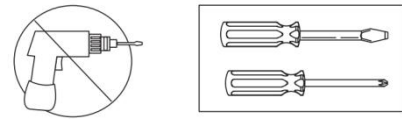

TF5412-W WHITE TABLE & CHAIR SET / PINK BIN

TOOLS REQUIRED:

1. Cross Screwdriver(not supplied)
2. Slotted Screwdriver(not supplied)

WARNING – ASSEMBLY BY ADULTS ONLY

CARE/CLEANING INSTRUCTIONS:

- Wipe furniture with a soft dry cloth, do not use paper as this may be abrasive to the finish
- The unit should be cleaned with a damp cloth and dried with a dry cloth
- Do not use bleach or chemical solutions to clean product
- Do not expose to sunlight or other heat sources for a prolonged period
- Products should not be stored or left outside
- Periodically check the tightening of screws