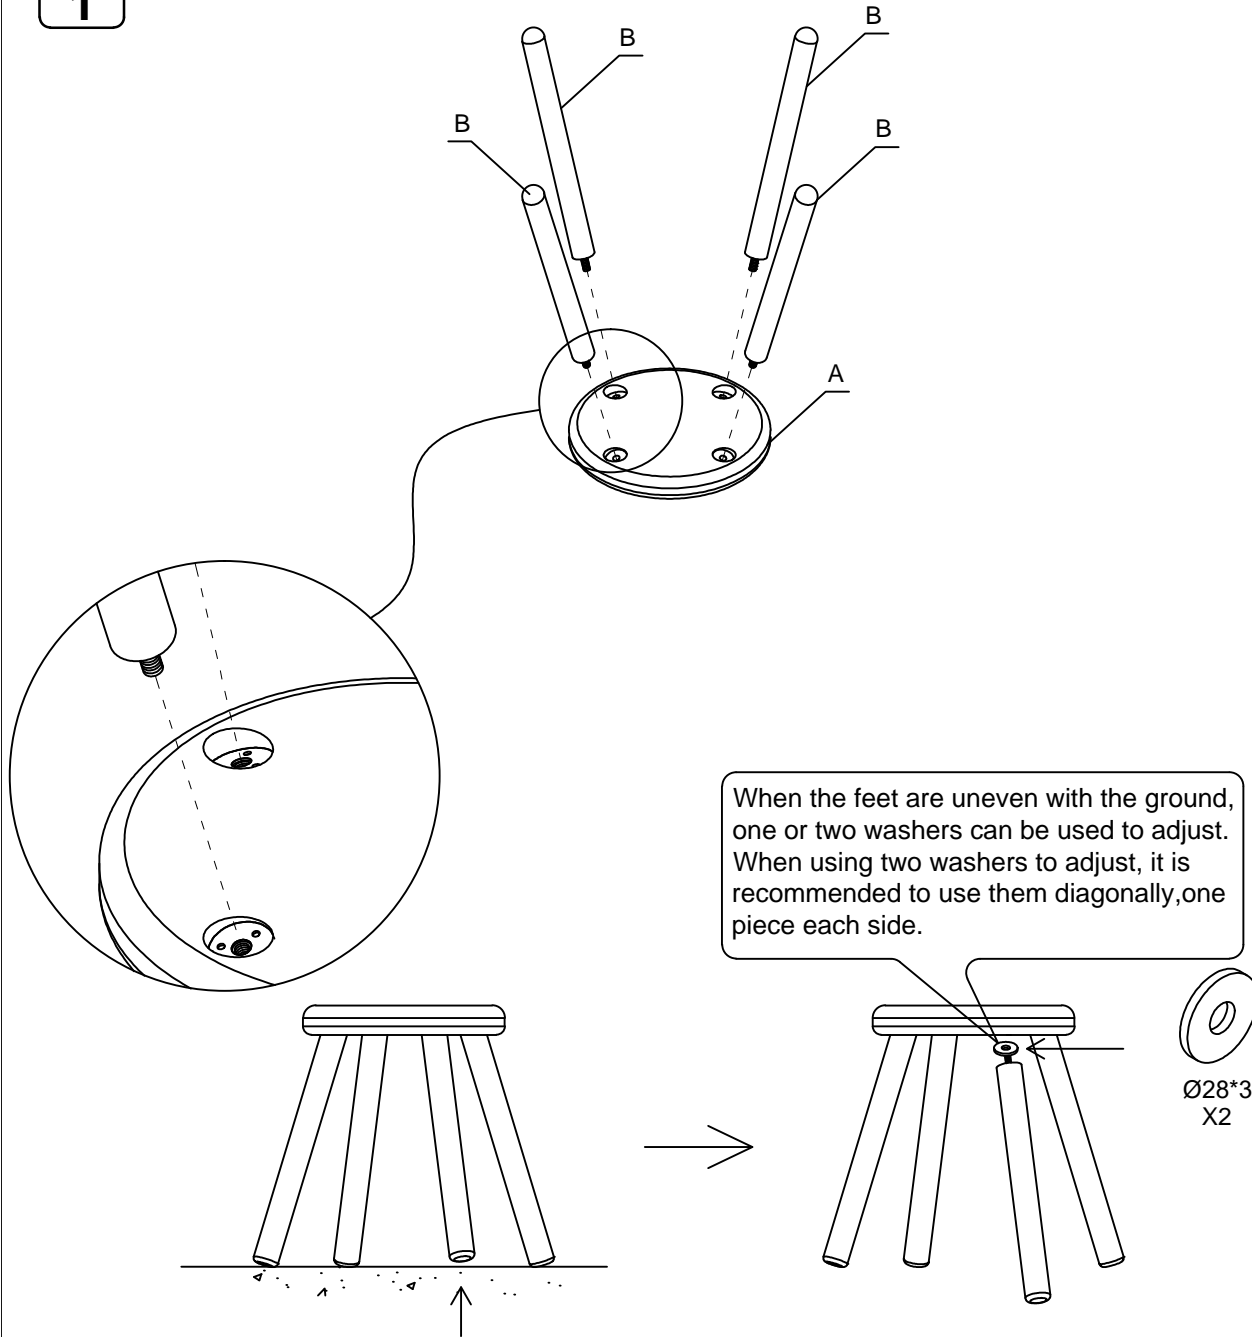

1

CAUTION:

- -Do not allow children to climb on shelves.
- -Do not use as a ladder or cart.

CARE AND CLEANING

- -Clean wood with a damp cloth or sponge using warm water and mild soap. Wipe dry.
- -Do not place near heat, moisture or vaporizer which may cause wood to warp and peel.
- -Check for loose or worn parts periodically and tighten or replace as necessary.

1 YEAR LIMITED WARRANTY

Our products will supply to the original owner, without charge, any part discovered to be missing at the time of purchase or found to be defective during the 1-year warranty period. The warranty begins on the date of purchase. The model number and the part description must be owner damage, product alteration, or unreasonable use. If you need assistance, contact Us.

Record the manufacture date here. Information is located on a label enclosed, and on the shipping carton. Place label and this sheet in an accessible place.

Model Number: **KB5-EN1801**

Manufacture Date: _____

Fasten your Hex Key Tool in the box below and keep in a convenient place for future use.