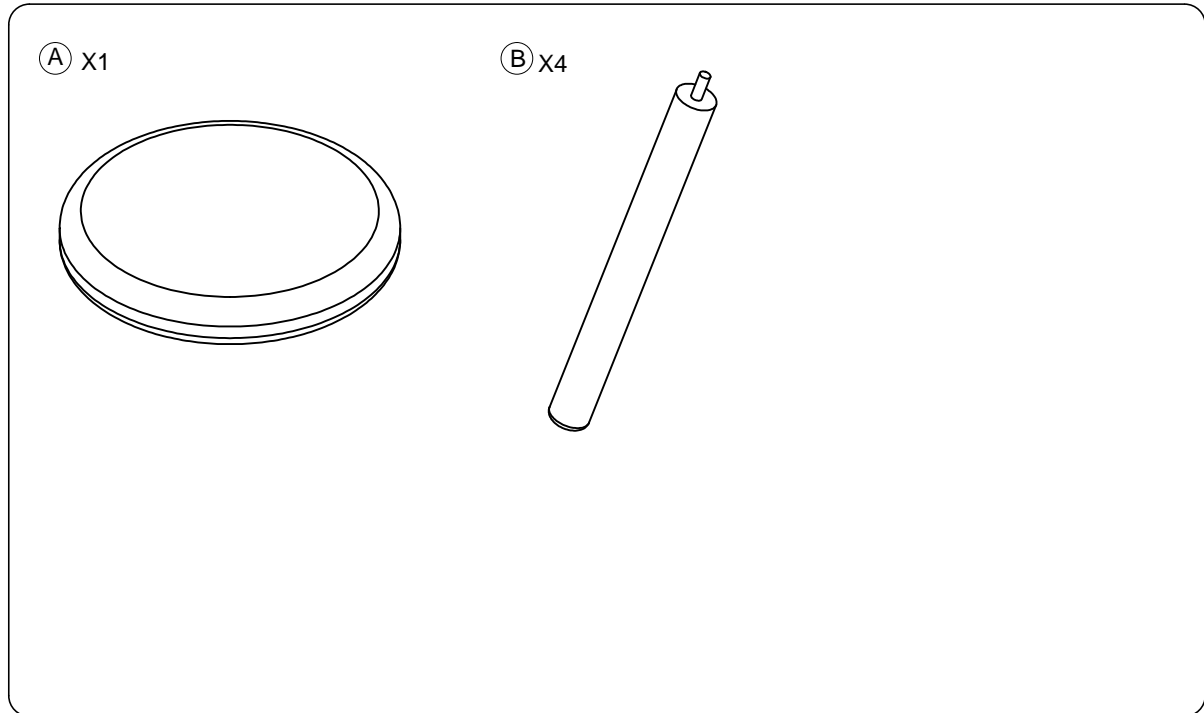

KB5-EN1801

PART LIST

HARDWARE

WARNING:

- Contains small parts, sharp points and edges.
- Adult assembly required.
- Two adults recommended.
- Do not stand, sit, kneel, lean or pull on unit for support.
- Never leave children unattended.
- Do not place unit near high heat or moisture.
- Adult supervision recommended.