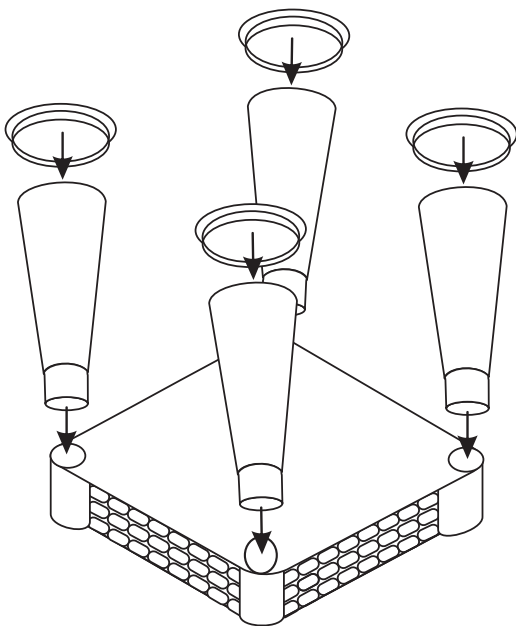

**To assemble chairs**

Push with force to ensure the legs and caps are fixed properly. The leg collar should sit firmly against the joint.

Please note the following information:

- A. During assembly children should be kept away from the product due to possible risk of injury.
- B. Do not use this item if any components are missing or damaged.
- C. No tools are required to assemble this product.
- D. **CARE INSTRUCTION:** Wash or clean with soap and warm water.
- E. Suitable for both indoor and outdoor use.
- F. **IMPORTANT:** Retain these instructions for future reference.

**Customer Service:**  
[customer.services@libertyhousetoys.co.uk](mailto:customer.services@libertyhousetoys.co.uk)

**To assemble table**

Push with force to ensure the legs and caps are fixed properly.

Top fits snugly on to table base (complete with plug).

Plug for use with sand and water play.

Remove the plug to release the sand or water after use.