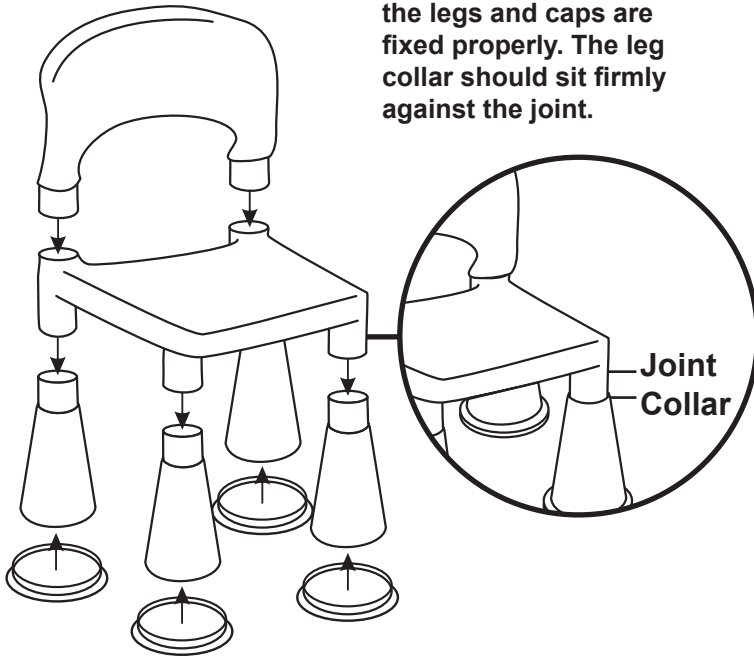

**To assemble chairs**

Push with force to ensure the legs and caps are fixed properly. The leg collar should sit firmly against the joint.

Please note the following information:

- A. During assembly children should be kept away from the product due to possible risk of injury.
- B. Do not use this item if any components are missing or damaged.
- C. No tools are required to assemble this product.
- D. **CARE INSTRUCTION:** Wash or clean with soap and warm water.
- E. Suitable for both indoor and outdoor use.
- F. **IMPORTANT:** Retain these instructions for future reference.

**Customer Service:**  
[customer.services@libertyhousetoys.co.uk](mailto:customer.services@libertyhousetoys.co.uk)

**To assemble table**

Push with force to ensure the legs and caps are fixed properly.

Top fits snugly on to table base (complete with plug).

Plug for use with sand and water play.

Remove the plug to release the sand or water after use.