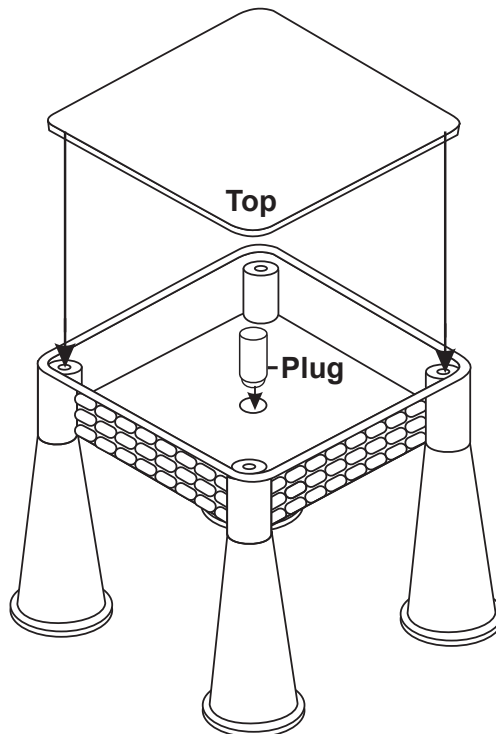

**To assemble chairs**

Push with force to ensure the legs and caps are fixed properly. The leg collar should sit firmly against the joint.

Please note the following information:

- A. During assembly children should be kept away from the product due to possible risk of injury.
- B. Do not use this item if any components are missing or damaged.
- C. No tools are required to assemble this product.
- D. **CARE INSTRUCTION:** Wash or clean with soap and warm water.
- E. Suitable for both indoor and outdoor use.
- F. **IMPORTANT:** Retain these instructions for future reference.

**Customer Service:**  
[customer.services@libertyhousetoys.co.uk](mailto:customer.services@libertyhousetoys.co.uk)

**To assemble table**

Push with force to ensure the legs and caps are fixed properly.

Top fits snugly on to table base (complete with plug).

Plug for use with sand and water play.

Remove the plug to release the sand or water after use.