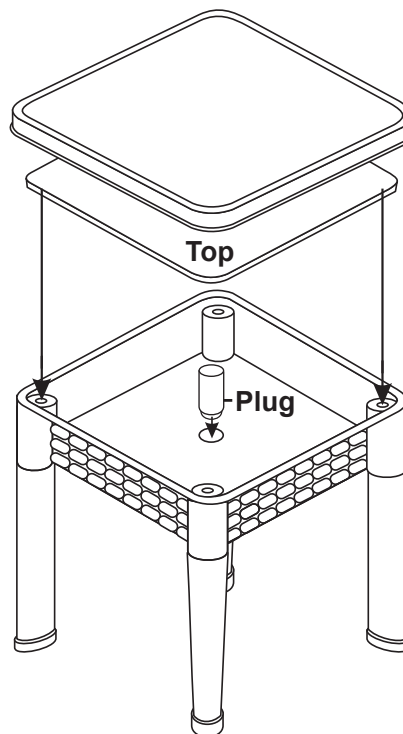

To assemble chairs

Push with force to ensure the legs are fixed properly. The leg collar should sit firmly against the joint.

Please note the following information:

- A. During assembly children should be kept away from the product due to possible risk of injury.
- B. Do not use this item if any components are missing or damaged.
- C. This product is suitable for children in the age range of 2-6 years.
- D. Maximum weight: tested and passed up to 30kg.
- E. No tools are required to assemble this product.
- F. **CARE INSTRUCTION:** Wash or clean with soap and warm water.
- G. **IMPORTANT:** Retain these instructions for future reference.

Customer Service:
 customer.services@libertyhousetoys.co.uk

To assemble table

Push with force to ensure the legs are fixed properly.

Top fits snugly on to table base (complete with plug).

Plug for use with sand and water play.

Remove the plug to release the sand or water after use.