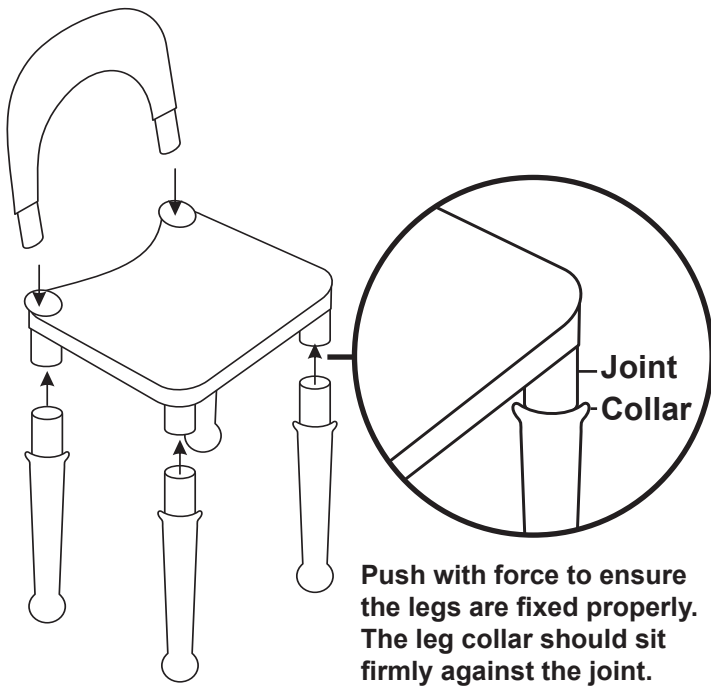

To assemble chairs

Push with force to ensure the legs are fixed properly. The leg collar should sit firmly against the joint.

Please note the following information:

- A. During assembly children should be kept away from the product due to possible risk of injury.
- B. Do not use this item if any components are missing or damaged.
- C. This product is suitable for children in the age range of 2-6 years.
- D. Maximum weight: tested and passed up to 30kg.
- E. No tools are required to assemble this product.
- F. **CARE INSTRUCTION:** Wash or clean with soap and warm water.
- G. **IMPORTANT:** Retain these instructions for future reference.

Customer Service:
 customer.services@libertyhousetoys.co.uk

To assemble table

Push with force to ensure the legs are fixed properly.

Top fits snugly on to table base (complete with plug).

Plug for use with sand and water play.

Remove the plug to release the sand or water after use.