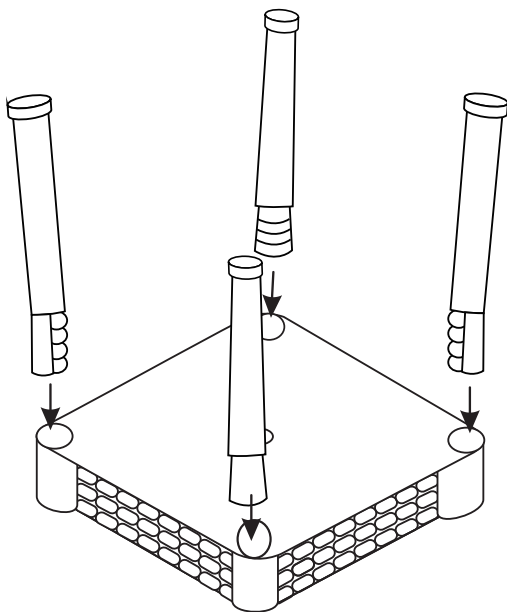

To assemble chairs

Push with force to ensure the legs are fixed properly. The leg collar should sit firmly against the joint.

Please note the following information:

- A. During assembly children should be kept away from the product due to possible risk of injury.
- B. Do not use this item if any components are missing or damaged.
- C. This product is suitable for children in the age range of 2-6 years.
- D. Maximum weight: tested and passed up to 30kg.
- E. No tools are required to assemble this product.
- F. **CARE INSTRUCTION:** Wash or clean with soap and warm water.
- G. **IMPORTANT:** Retain these instructions for future reference.

Customer Service:
 customer.services@libertyhousetoys.co.uk

To assemble table

Push with force to ensure the legs are fixed properly.

Top fits snugly on to table base (complete with plug).

Plug for use with sand and water play.

Remove the plug to release the sand or water after use.