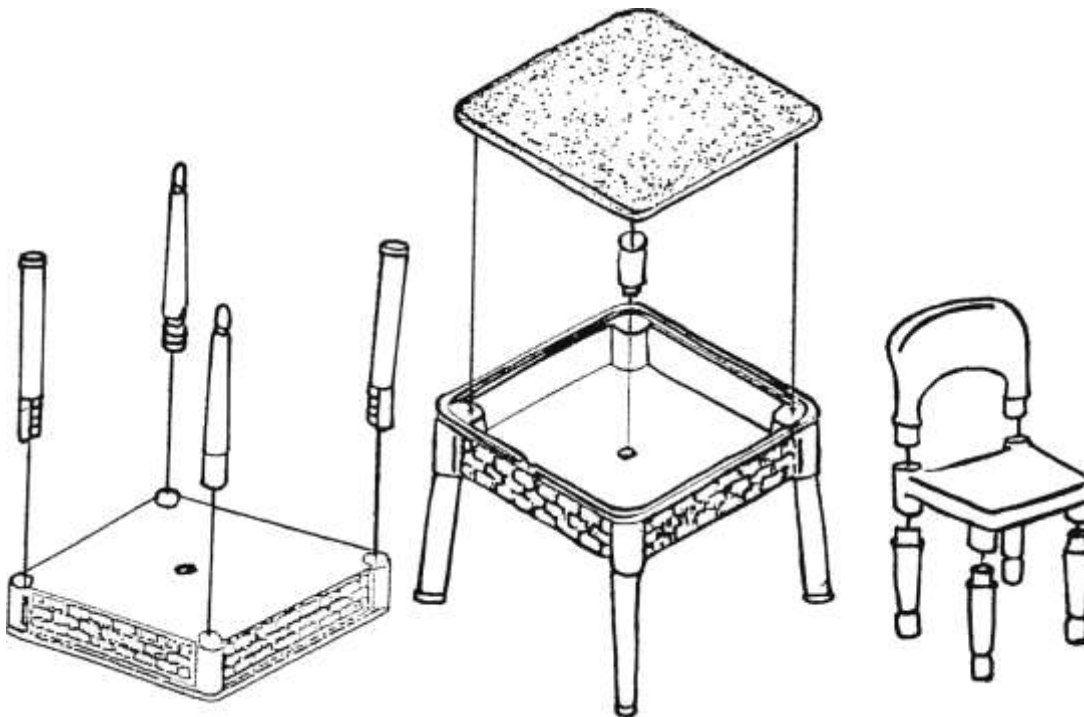

**3 In 1
Building Block Table
With Chairs
ASSEMBLY INSTRUCTION**

To Assemble Table:

To Assemble Chairs:

**2 in 1 Top fits snugly onto the table base (complete with plug)
(plug for use with water play – remove plug to release water after use)
Lift top and reverse for writing/drawing or lego play**

Please note the following information -

- a) Assembly to be carried out by a competent adult only.
- b) During assembly children should be kept away from the product due to possible risk of injury.
- c) Do not use this item if any components are missing or damaged.
- d) This product is suitable for children in the age range of children 3- 6 years.
- e) Maximum child weight 25kg.
- f) Care Instruction - Wash or clean with soap and warm water.
- g) Manufactured by Superkids International Co. Ltd. (Taiwan)
- h) UK Customer Service contact details - Liberty House Toys – phone -0151 479 3030 e-mail – sales@libertyhousetoys.co.uk ’
- i) No tools are required to assemble this product.
- j) **Important: Retain these instructions for future reference.**