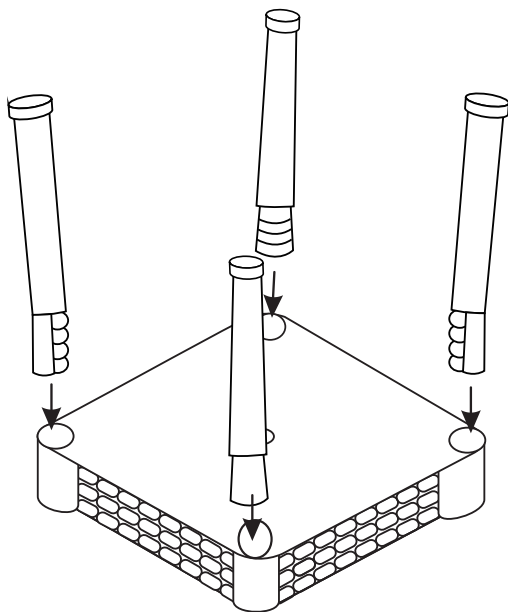

To assemble chairs

Please note the following information:

- A. During assembly children should be kept away from the product due to possible risk of injury.
- B. Do not use this item if any components are missing or damaged.
- C. This product is suitable for children in the age range of 2-6 years.
- D. Maximum weight: tested and passed up to 30kg.
- E. No tools are required to assemble this product.
- F. **CARE INSTRUCTION:** Wash or clean with soap and warm water.
- G. **IMPORTANT:** Retain these instructions for future reference.

Customer Service:
 customer.services@libertyhousetoys.co.uk

To assemble table

Push with force to ensure the legs are fixed properly.

Top fits snugly on to table base (complete with plug).

Plug for use with sand and water play.

Remove the plug to release the sand or water after use.