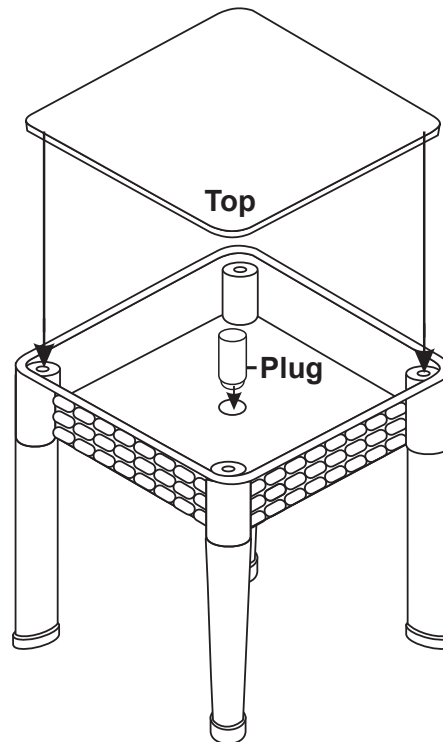

To assemble chairs

Please note the following information:

- A. During assembly children should be kept away from the product due to possible risk of injury.
- B. Do not use this item if any components are missing or damaged.
- C. This product is suitable for children in the age range of 2-6 years.
- D. Maximum weight: tested and passed up to 30kg.
- E. No tools are required to assemble this product.
- F. **CARE INSTRUCTION:** Wash or clean with soap and warm water.
- G. **IMPORTANT:** Retain these instructions for future reference.

Customer Service:
 customer.services@libertyhousetoys.co.uk

To assemble table

Push with force to ensure the legs are fixed properly.

Top fits snugly on to table base (complete with plug).

Plug for use with sand and water play.

Remove the plug to release the sand or water after use.