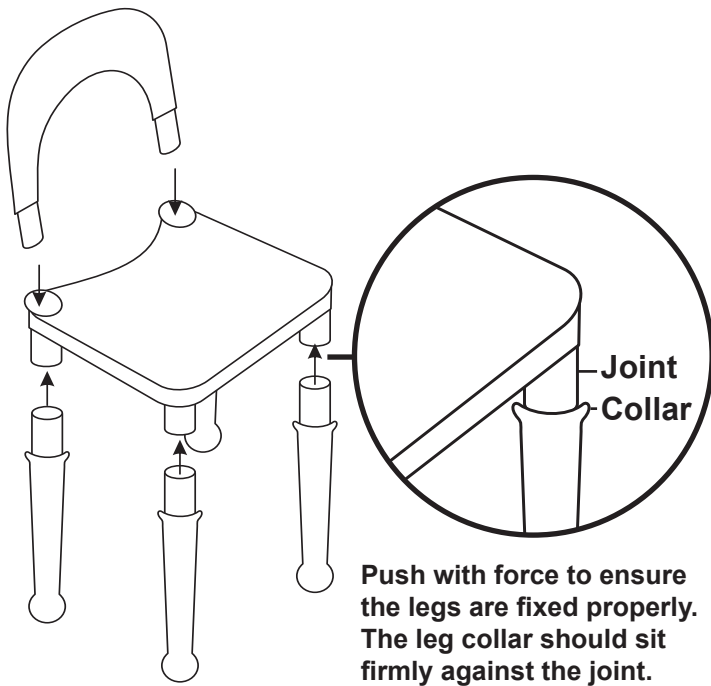

To assemble chairs

Please note the following information:

- A. During assembly children should be kept away from the product due to possible risk of injury.
- B. Do not use this item if any components are missing or damaged.
- C. This product is suitable for children in the age range of 2-6 years.
- D. Maximum weight: tested and passed up to 30kg.
- E. No tools are required to assemble this product.
- F. **CARE INSTRUCTION:** Wash or clean with soap and warm water.
- G. **IMPORTANT:** Retain these instructions for future reference.

Customer Service:
 customer.services@libertyhousetoys.co.uk

To assemble table

Push with force to ensure the legs are fixed properly.

Top fits snugly on to table base (complete with plug).

Plug for use with sand and water play.

Remove the plug to release the sand or water after use.