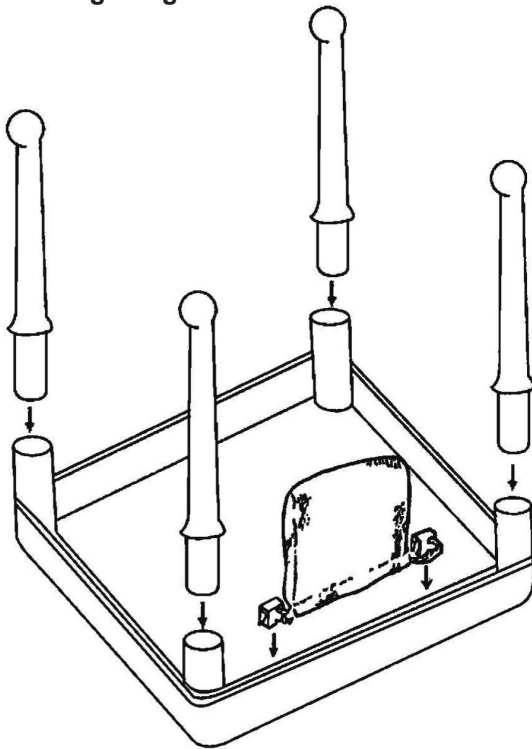

**To assemble chairs**

Please note the following information:

- A. During assembly children should be kept away from the product due to possible risk of injury.
- B. Do not use this item if any components are missing or damaged.
- C. This product is suitable for children in the age range of 2-6 years.
- D. Maximum child weight 25kg.
- E. No tools are required to assemble this product.
- F. **CARE INSTRUCTION:** Wash or clean with soap and warm water.
- G. **IMPORTANT:** Retain these instructions for future reference.

**To assemble table**

Push with force to ensure the legs are fixed properly.  
 Clips on Storage Bag.

Smooth Top fits easily over base plate surface.  
 To remove just lift up on sides.