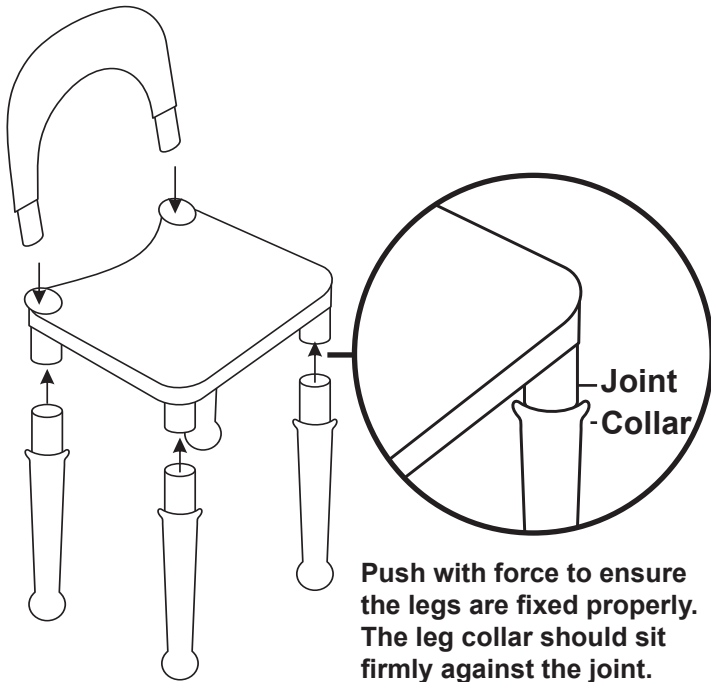

**To assemble chairs**

Please note the following information:

- A. During assembly children should be kept away from the product due to possible risk of injury.
- B. Do not use this item if any components are missing or damaged.
- C. This product is suitable for children in the age range of 2-6 years.
- D. Maximum child weight 25kg.
- E. No tools are required to assemble this product.
- F. **CARE INSTRUCTION:** Wash or clean with soap and warm water.
- G. **IMPORTANT:** Retain these instructions for future reference.

**To assemble table**

Push with force to ensure the legs are fixed properly.  
 Clips on Storage Bag.

Smooth Top fits easily over base plate surface.  
 To remove just lift up on sides.