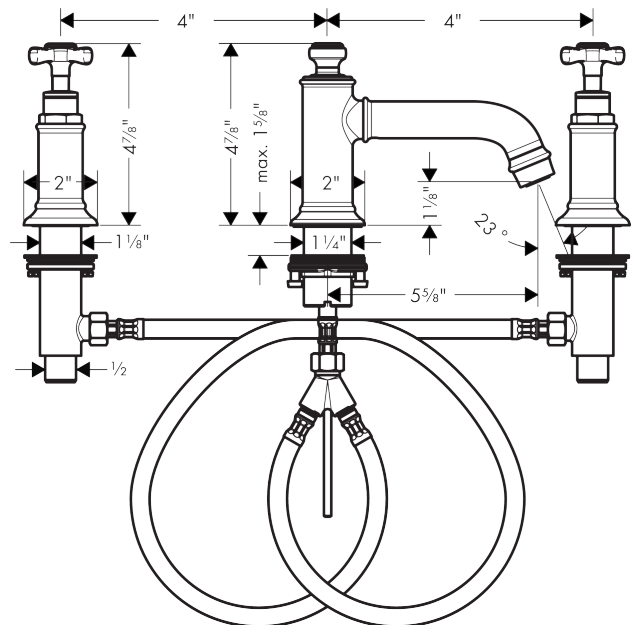

AXOR Montreux
Widespread Faucet 30 with Cross Handles and Pop-Up Drain, 1.2 GPM
 Finishes : **chrome** Part no. : **16536001**

Description

Features

- Laminar spray
- Flow: 1.2 GPM (4.5 L/Min)
- 90° ceramic valves
- Includes pop-up drain

Item details

List Price \$ 894.00

Technology

Compliance

Product image

Scale drawing

AXOR Montreux
Widespread Faucet 30 with Cross Handles and Pop-Up Drain, 1.2 GPM
Finishes : **chrome** Part no. : **16536001**

Exploded drawing

Year of production: >01/18

AXOR Montreux
Widespread Faucet 30 with Cross Handles and Pop-Up Drain, 1.2 GPM
 Finishes : **chrome** Part no. : **16536001**

Spare parts list

Year of production: >01/18

Pos.	Description	Part no.	Price	PU
1	spout cpl.	92978000	-	1
2	hollow set screw M6x5	98447000	-	1
3	aerator M24x1 (4,5 l/min)	93254000	-	1
4	fixing set (Ø 34)	95049000	-	1
5	lever collar	97548000	-	1
6	connection hose 450 mm M8x0,75 G3/8	97206000	-	1
7	O-ring 7x1,5	98422000	-	1
8	sealing set	95581000	-	1
9	hose connection angel	97753000	-	1
10	connection hose 17½" M10x1 3/8"	94071001	-	1
11	diverter knob	98619000	-	1
12	O-ring 16x2	98133000	-	1
13	pull rod	94067000	-	1
14	handle	16291000	-	1
15	set of screw covers, cold / hot water / neutral	97987000	-	1
16	escutcheon for handle	97988000	-	1
17	valve	88503000	-	1
18	shut off unit right closing	94009000	-	1
19	shut off unit left closing	94008000	-	1
20	fixing set for shut off unit	88511000	-	1
21	O-ring 34x3	98069000	-	1
a	pop up waste	88509000	-	1