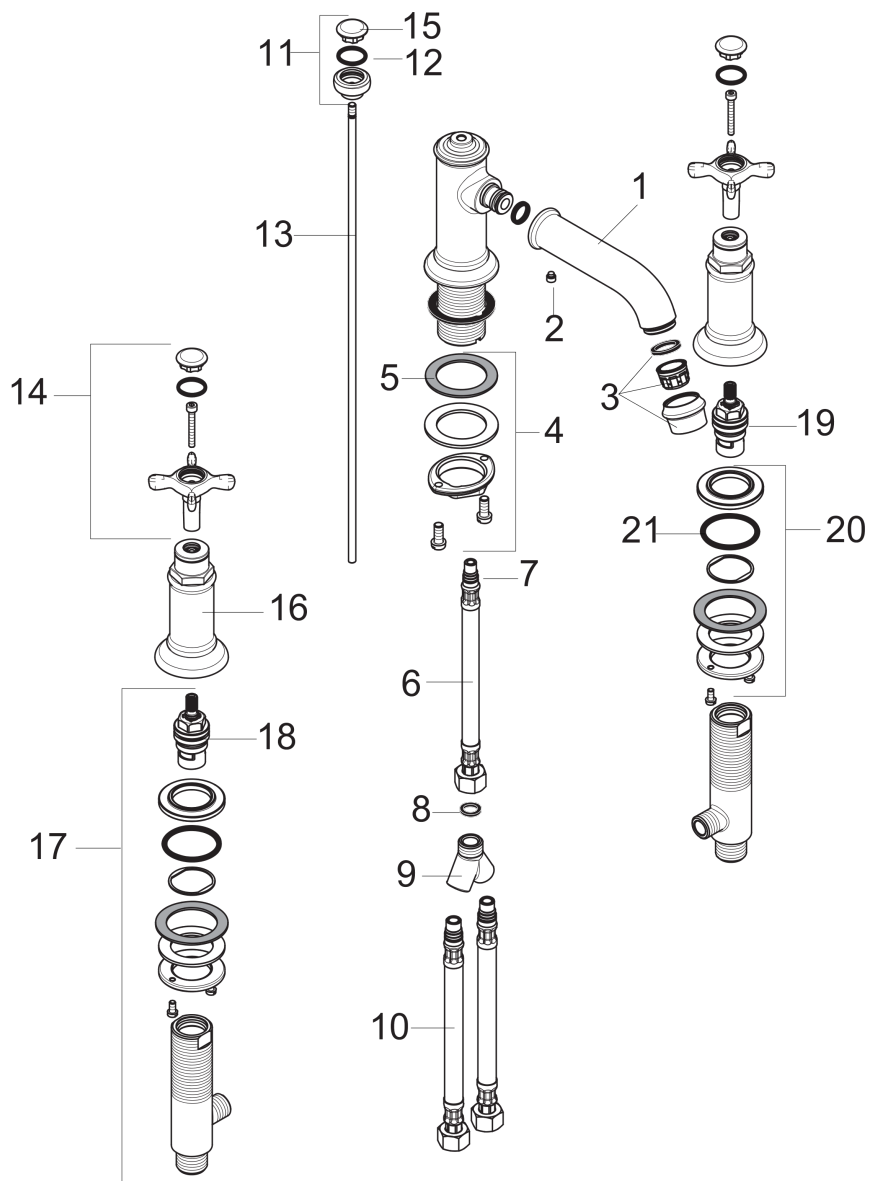

AXOR Montreux
Widespread Faucet 30 with Cross Handles and Pop-Up Drain, 1.2 GPM
 Finishes : **chrome** Part no. : **16536001**

Description

Features

- Laminar spray
- Flow: 1.2 GPM (4.5 L/Min)
- 90° ceramic valves
- Includes pop-up drain

Item details

List Price \$ 894.00

Technology

Compliance

Product image

Scale drawing

AXOR Montreux
Widespread Faucet 30 with Cross Handles and Pop-Up Drain, 1.2 GPM
Finishes : **chrome** Part no. : **16536001**

Exploded drawing

Year of production: >01/18

AXOR Montreux
Widespread Faucet 30 with Cross Handles and Pop-Up Drain, 1.2 GPM
 Finishes : **chrome** Part no. : **16536001**

Spare parts list

Year of production: >01/18

Pos.	Description	Part no.	Price	PU
1	spout cpl.	92978000	-	1
2	hollow set screw M6x5	98447000	-	1
3	aerator M24x1 (4,5 l/min)	93254000	-	1
4	fixing set (Ø 34)	95049000	-	1
5	lever collar	97548000	-	1
6	connection hose 450 mm M8x0,75 G3/8	97206000	-	1
7	O-ring 7x1,5	98422000	-	1
8	sealing set	95581000	-	1
9	hose connection angel	97753000	-	1
10	connection hose 17½" M10x1 3/8"	94071001	-	1
11	diverter knob	98619000	-	1
12	O-ring 16x2	98133000	-	1
13	pull rod	94067000	-	1
14	handle	16291000	-	1
15	set of screw covers, cold / hot water / neutral	97987000	-	1
16	escutcheon for handle	97988000	-	1
17	valve	88503000	-	1
18	shut off unit right closing	94009000	-	1
19	shut off unit left closing	94008000	-	1
20	fixing set for shut off unit	88511000	-	1
21	O-ring 34x3	98069000	-	1
a	pop up waste	88509000	-	1