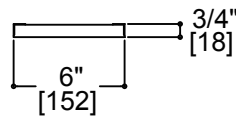

Note: Dimensions and specifications are subject to change without notice.