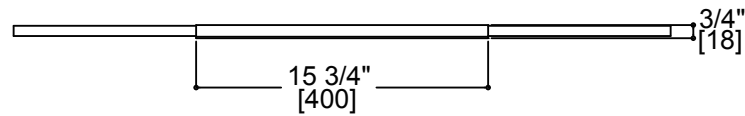

Note: Dimensions and specifications are subject to change without notice.