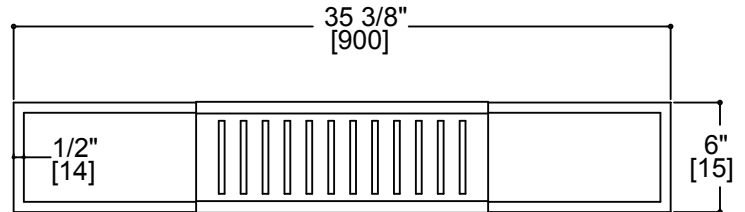

Note: Dimensions and specifications are subject to change without notice.